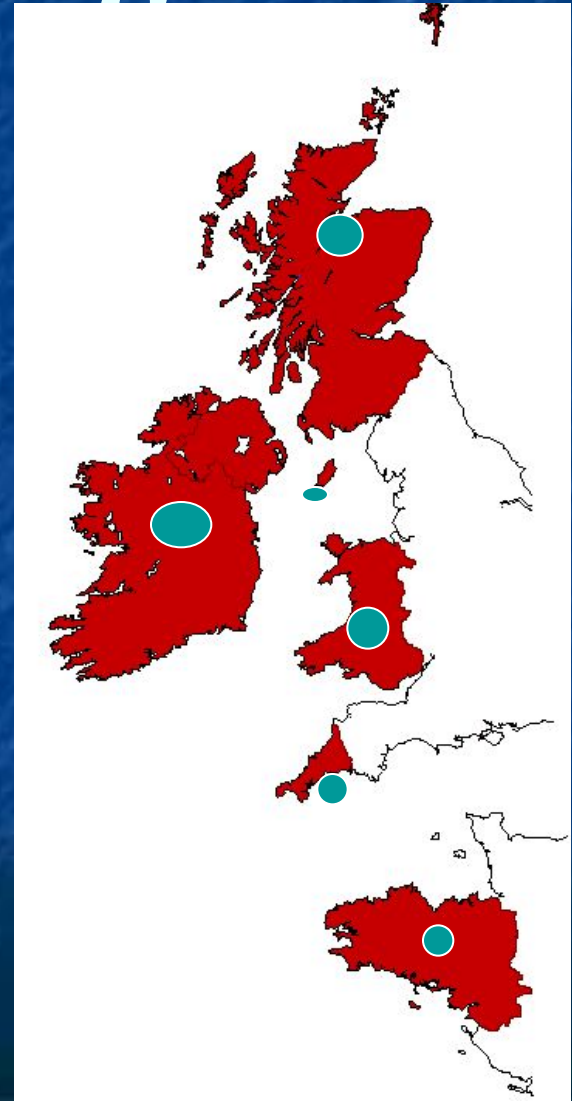

*CELT*S

- 700 BC

- Came from Europe

- Had blue eyes
Fair or red hair

The Celts came from

- central Europe
- further east, from southern Russia

Trade Centres of the Celts

London

The Thames River

Edinburgh

The Firth of Forth

Celtic Languages

- Scots Gaelic
- Welsh
- Cornish
- Irish Gaelic
- Gaulish
- Manx Gaelic

Aberdeen

Dundee

Kilkenny

Stratford-Upon-Avon

The Queen of the Celts Boadicea

THAMES PATH

THAMES PATH
Hungerford Bridge

WESTMINSTER ABBEY

WHITEHALL

WESTMINSTER

Peter