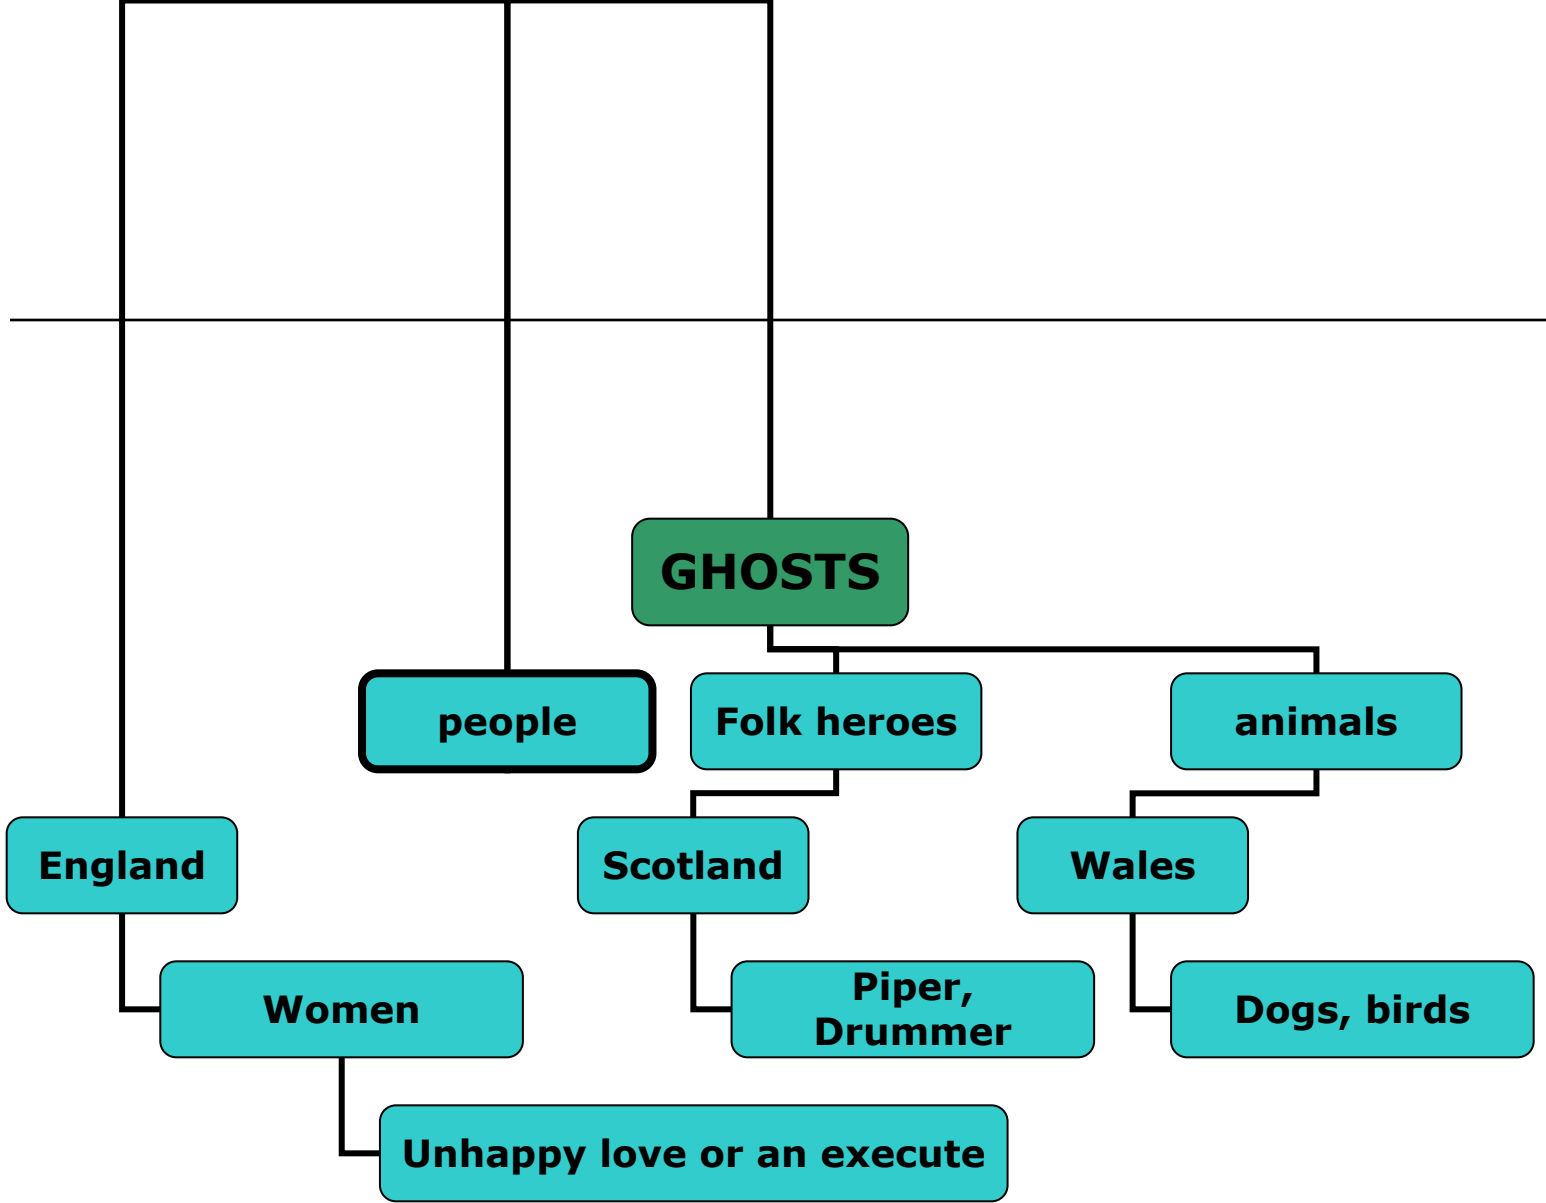

# Ghosts of the Tower of London

HENRY VI

Walter Raleigh

## The most popular:

---

- The Tower of London 165,000
- Windsor Castle 90,500
- Warwick Castle 90,500
- Scotland Edinburgh Castle 74,000
- Wales Cardiff Castle 15,000

# Appearance:

---

- Before Christ

- Middle Ages

## Our survey

---

We asked some pupils what associations they had when we said “BRITAIN” and 11% of pupils named “CASTLE” as a main part of the country.