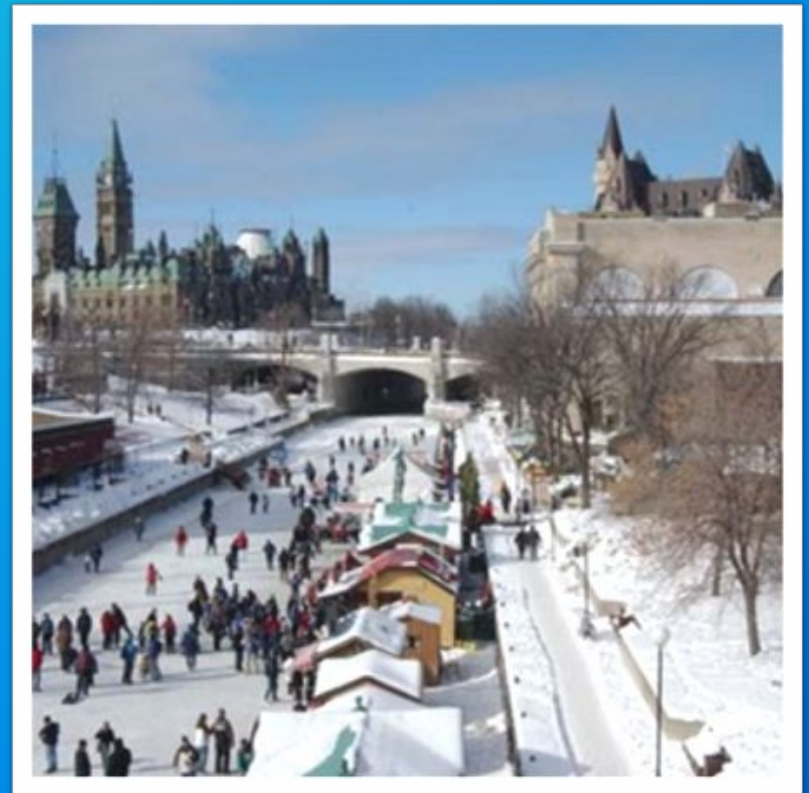

CANADA

- Canada is to the north of the United States of America. It is a very large country, larger than the United States.

The red and white Canadian flag shows a leaf of the maple tree, which grows in North America. The maple leaf is the official emblem of Canada

The capital of Canada is Ottawa, and I want to tell you about it

Ottawa was
founded in 1820

Its population is
1,000,000 people

Ottawa is wet, its rainfall is 1,250 millimeters

Ottawa is the biggest city because its area is 2,757 square kilometers