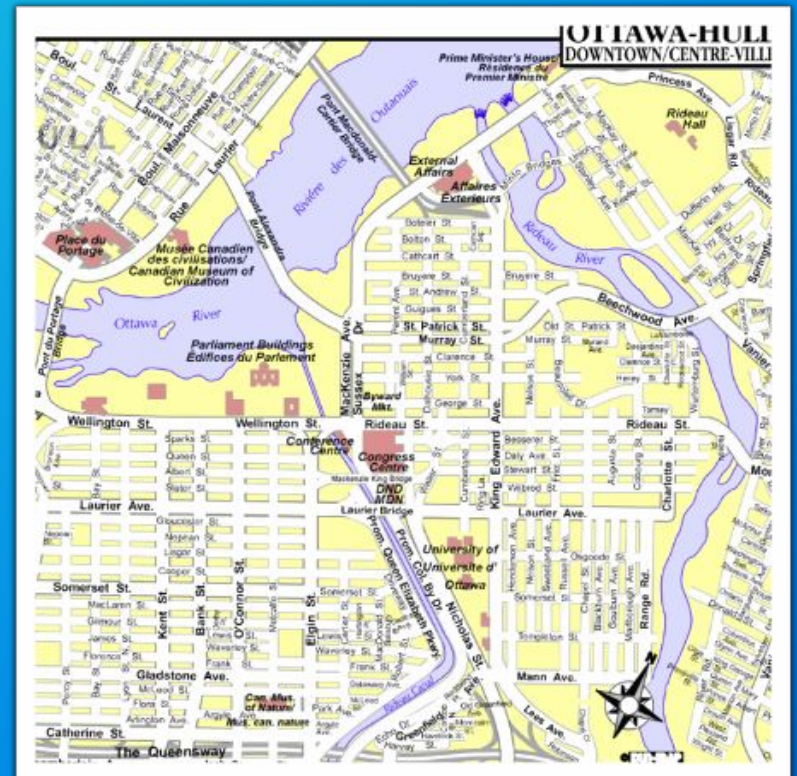

CANADA

- Canada is to the north of the United States of America. It is a very large country, larger than the United States.

The red and white Canadian flag shows a leaf of the maple tree, which grows in North America. The maple leaf is the official emblem of Canada

The capital of Canada is Ottawa, and I want to tell you about it

Ottawa was
founded in 1820

Its population is
1,000,000 people

Ottawa is wet, its rainfall is 1,250 millimeters

Ottawa is the biggest city because its area is 2,757 square kilometers