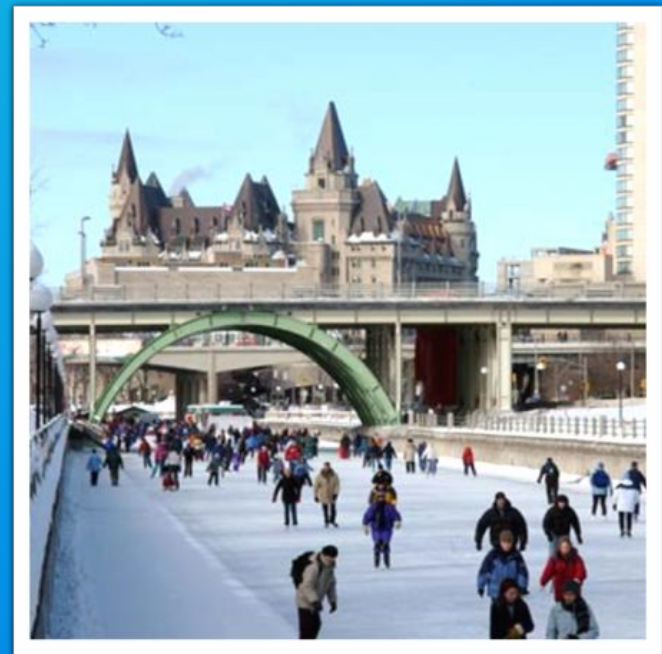

The typical
summer
temperature is
 $+21^{\circ}\text{C}$

Ottawa has the
warmest winter
because its typical
winter temperature
is $+4^{\circ}\text{C}$