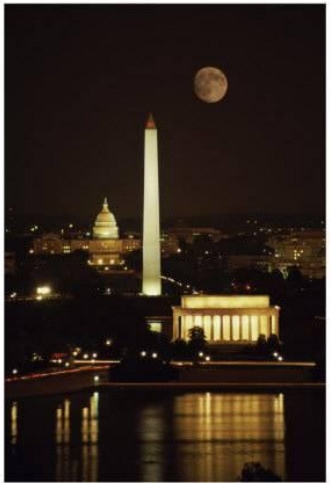

Symbols of the USA

The project was compiled by Kara Vita

Content

- General description of the USA

- Gallery

- The presentation of the symbol

- The history of the eagle

- The usage of emblem

There are many symbols that represent the United States of America.

- ␣ US flag
- ␣ Liberty Bell
- ␣ Great Seal of the USA
- ␣ Gateway Arch 
- ␣ Mount Rushmore
- ␣ Bald eagle
- ␣ Alamo 
- ␣ Washington
- ␣ Yankee Doodle 
- ␣ Monuments
- ␣ White House 
- ␣ Lincoln Memorial 

Gallery

Bald eagle

The history of bald eagle

- *The bald eagle was made the national bird of the United States in 1782 . The image of the bald eagle can be found in many places in the U.S ., such as on the Great Seal , Federal agency seals , the President's flag , and on the one-dollar bill. The Founding Fathers wanted to choose an animal that was unique to the United States . For six years , the members of Congress engaged in a dispute over what the national emblem should be . As a result of the debate , the bald eagle was chosen because it symbolized strength , courage , freedom , and immortality and that it would look much better as our national symbol .*