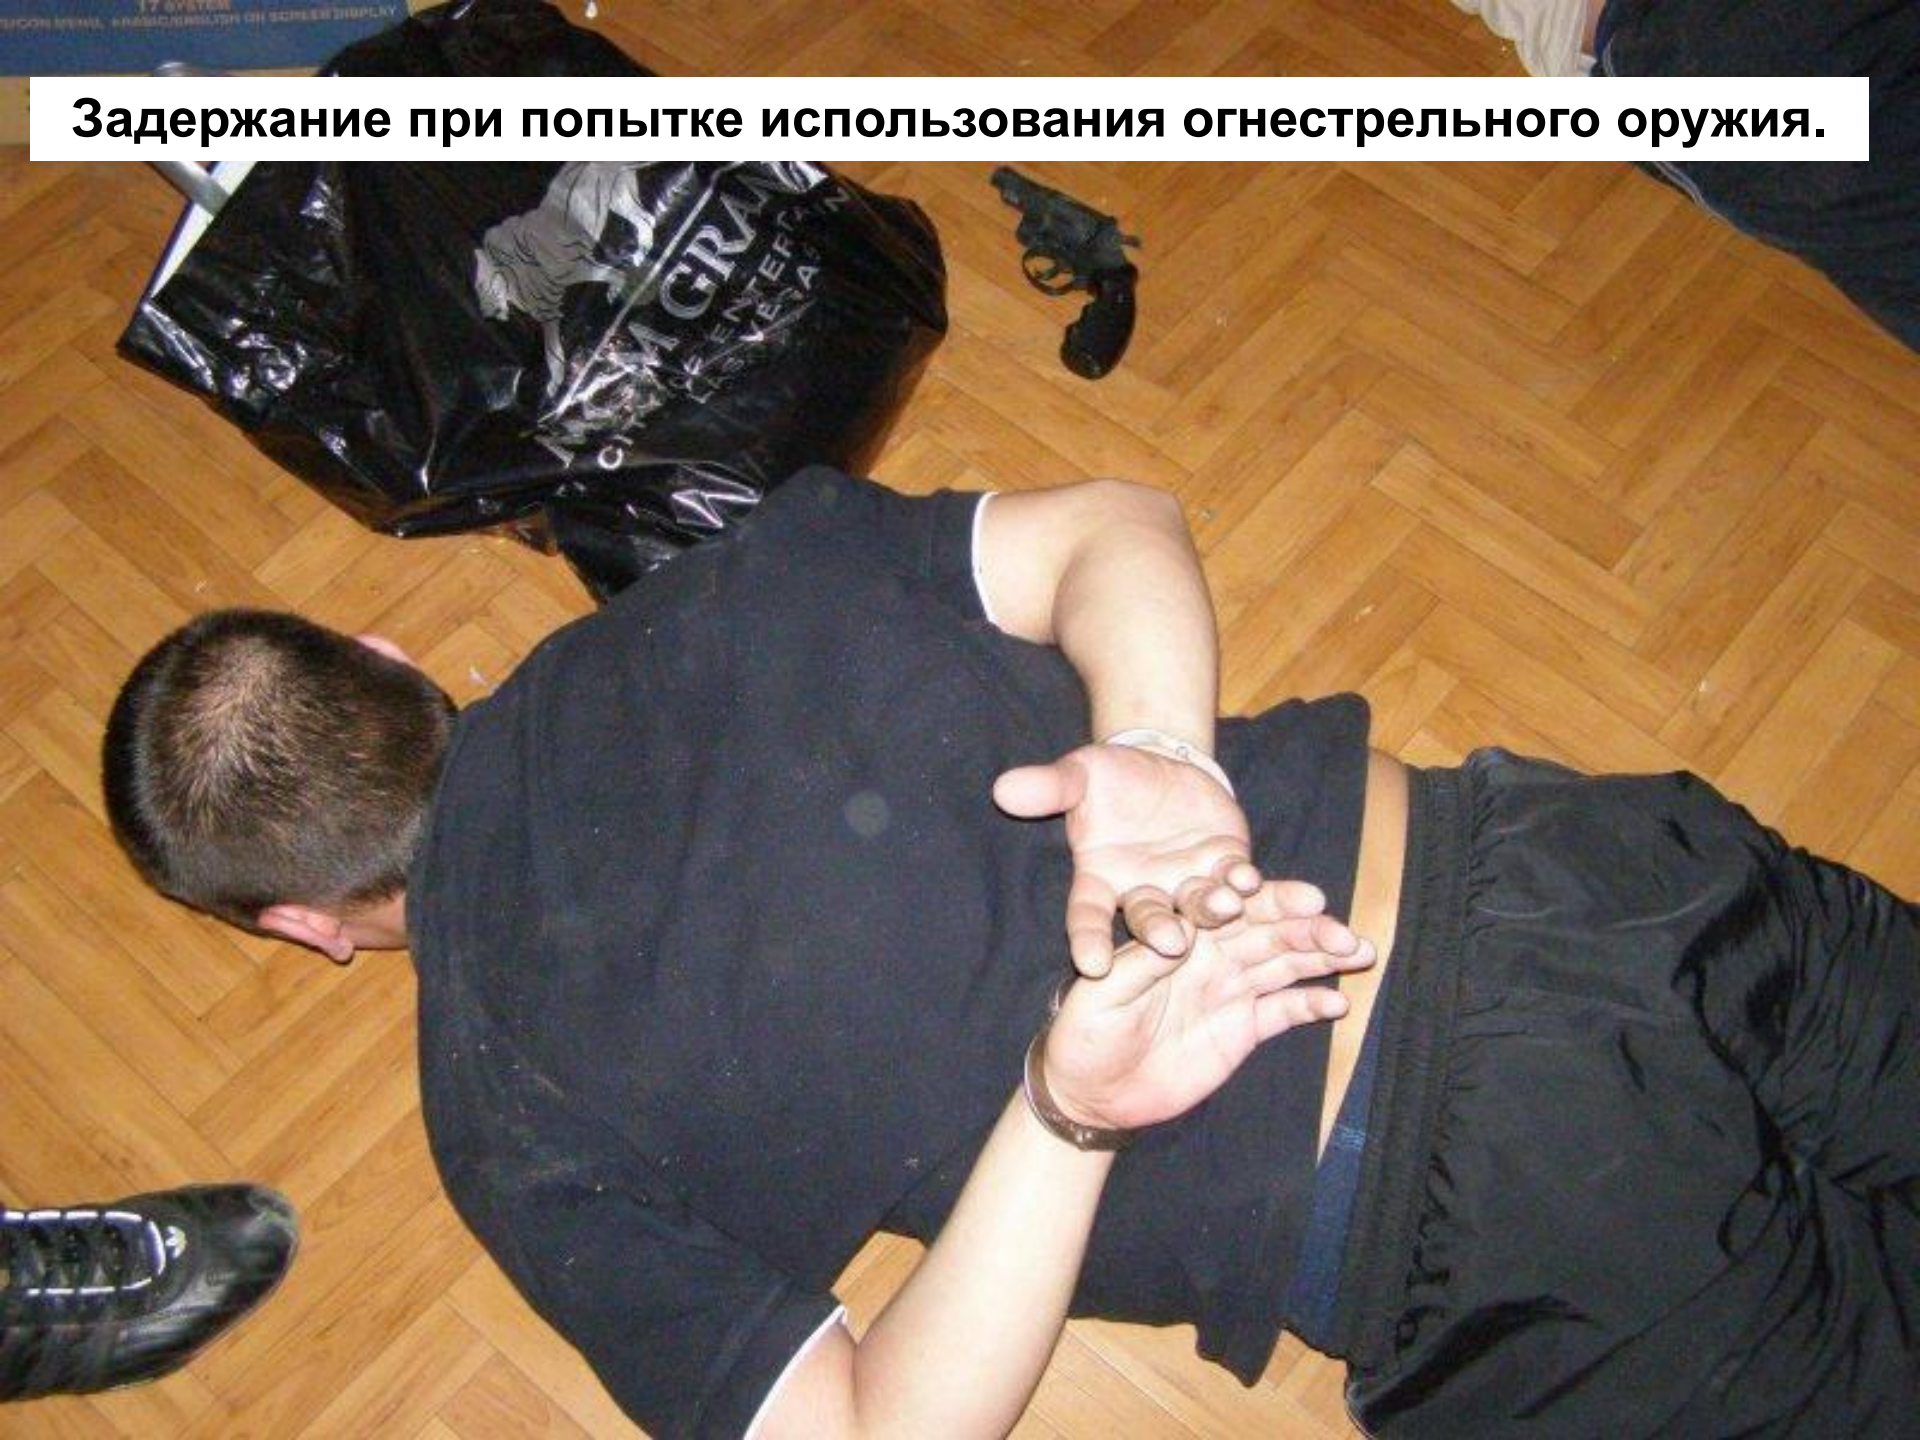

Задержание при попытке использования огнестрельного оружия.