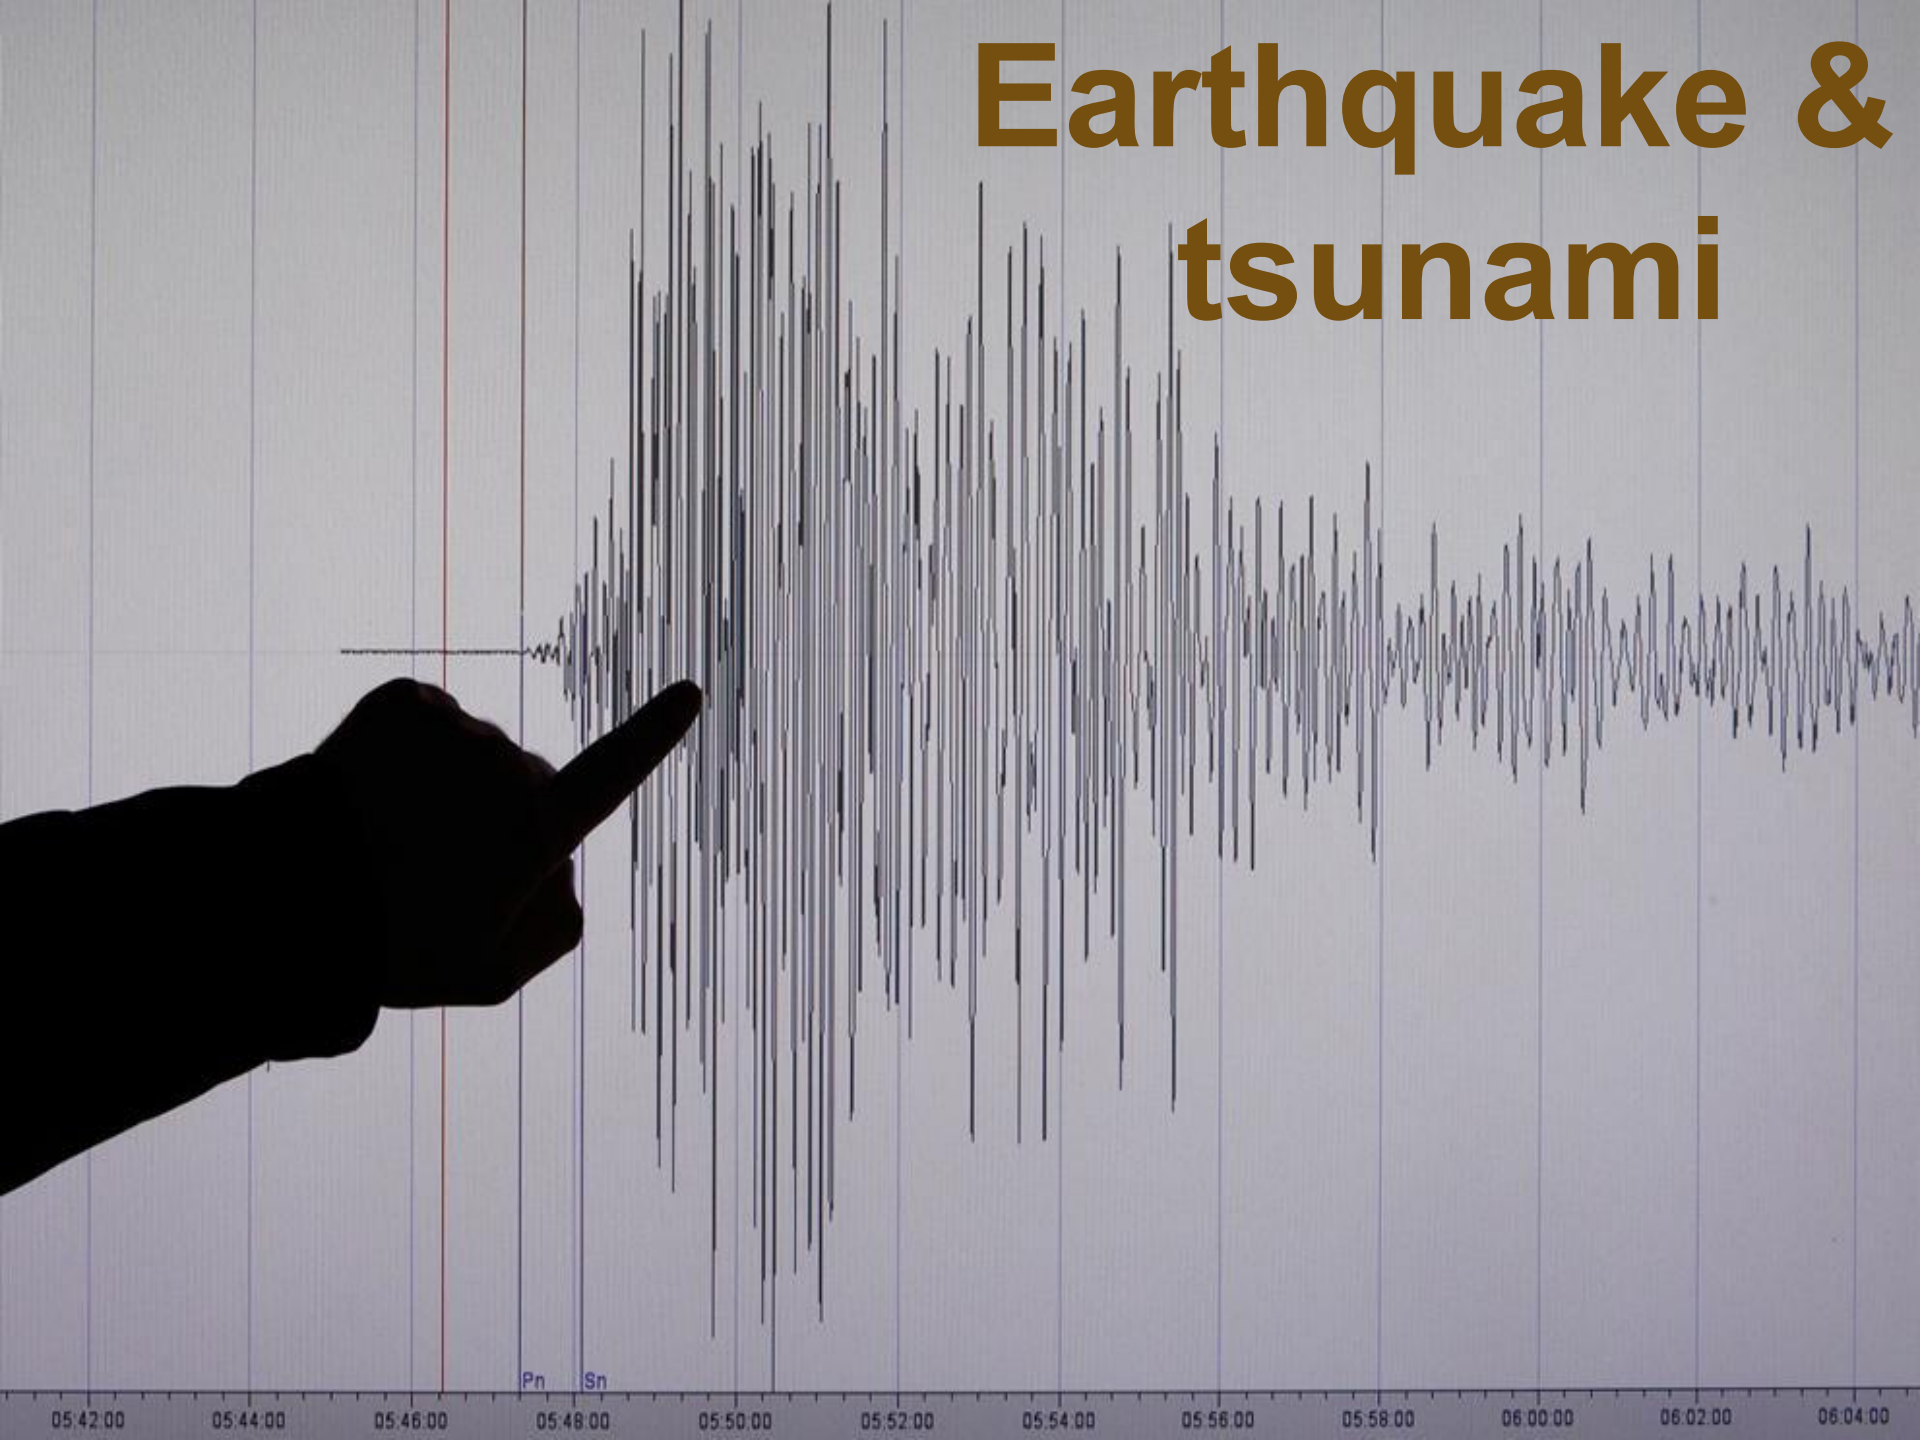

Chernobyl holocaust

Japan holocaust

Earthquake & tsunami

Quake hits Fukushima

On March, 11 2011 a strong earthquake hit and devastated north-east coast of Japan, knocking out electricity in Iwate prefecture. The earthquake is classified as 12 magnitude tremor by the US Geological Survey and 9 on the Richter scale. It became the biggest earthquake in recorded Japanese history and the fifth biggest in the world .