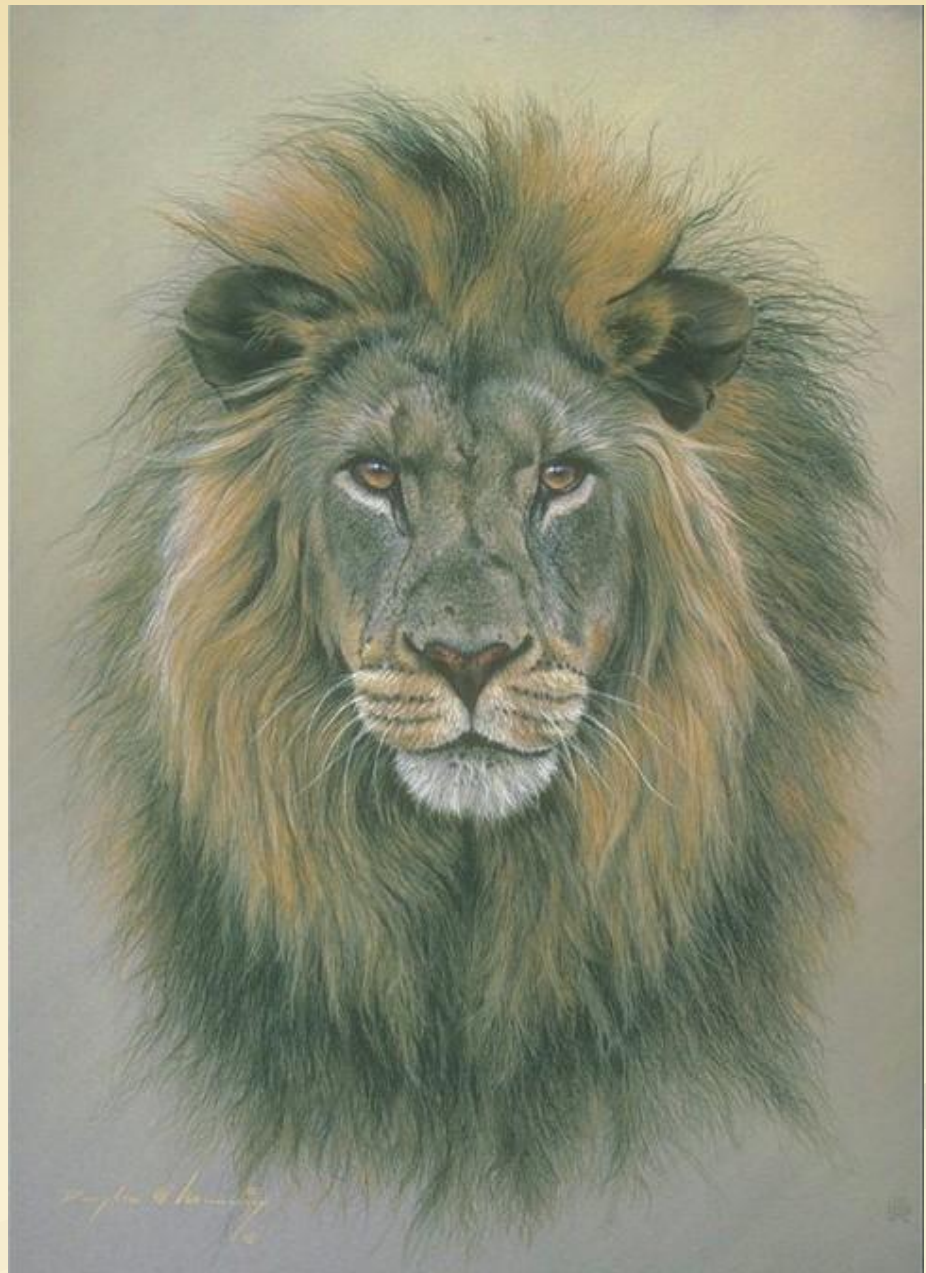

Окружающий

мир

Красная книга России

Davies pinx

Красная книга России

A photograph of a forest scene. In the center, a large, mature pine tree with a thick, dark trunk and a dense canopy of green needles stands prominently. The background is filled with other trees, including several birches with their characteristic white bark. The foreground is dominated by lush, green undergrowth, including various shrubs and small plants. The sky is a clear, bright blue with a few wispy white clouds. Overlaid on the center of the image is the Russian word 'ЗАПОВЕДНИКИ.' in a large, bold, red, serif font.