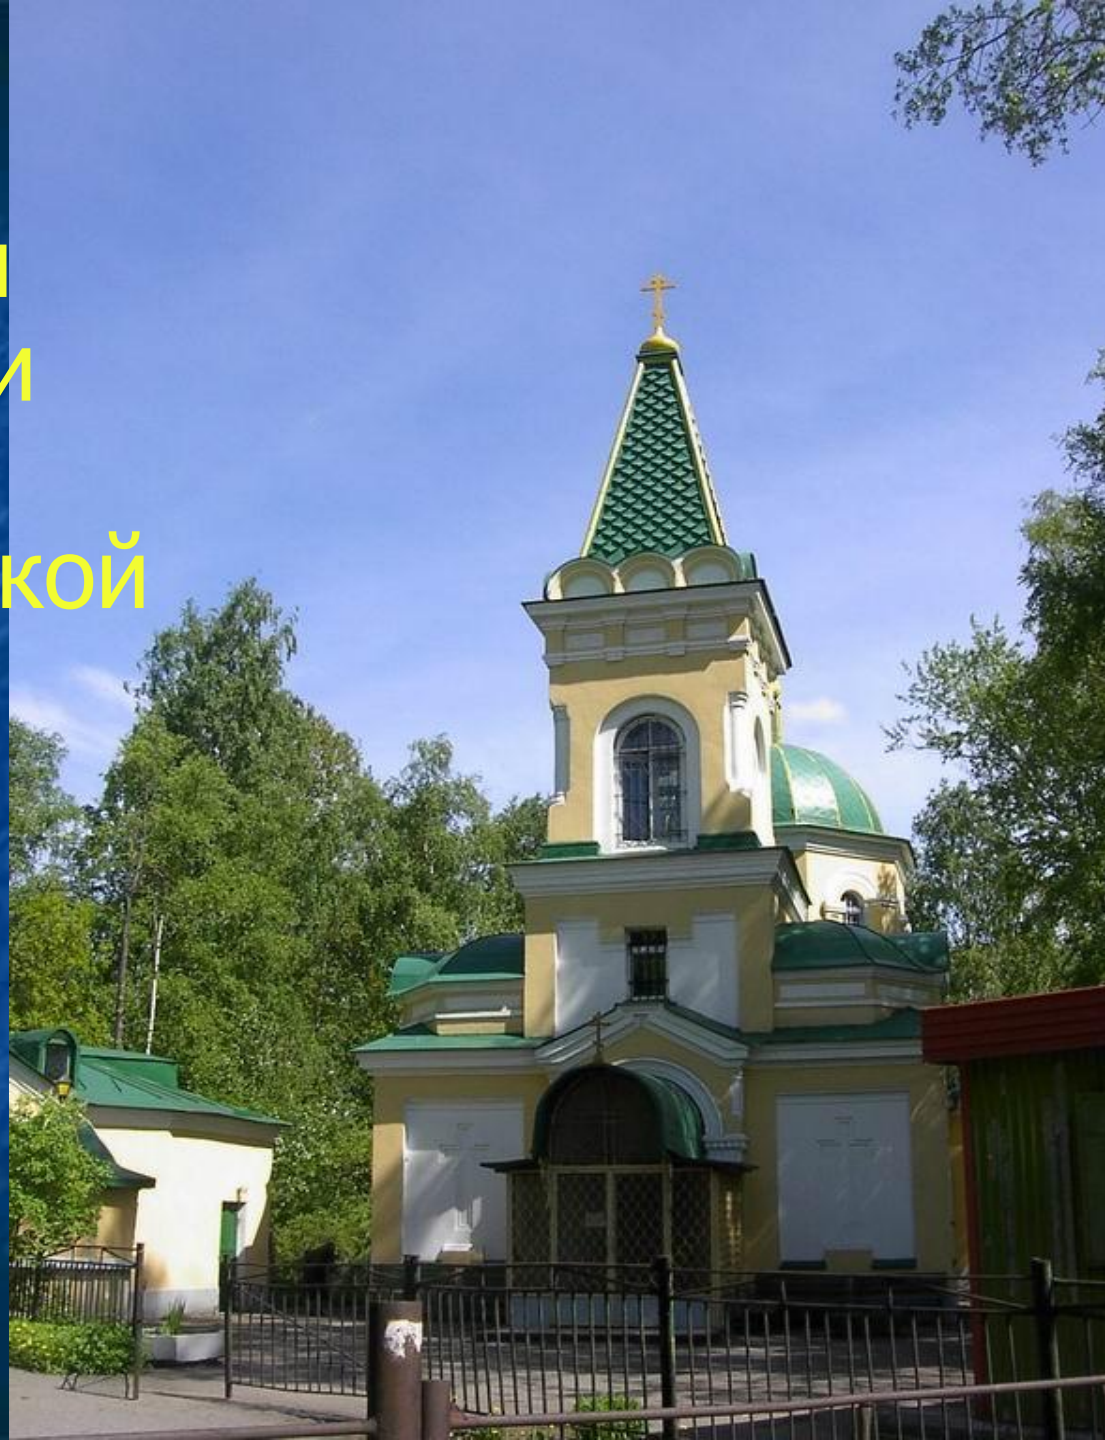

Церковь Иконы
Божией Матери
Знамение
старообрядческой
общины
беспоповцев
Поморского
согласия