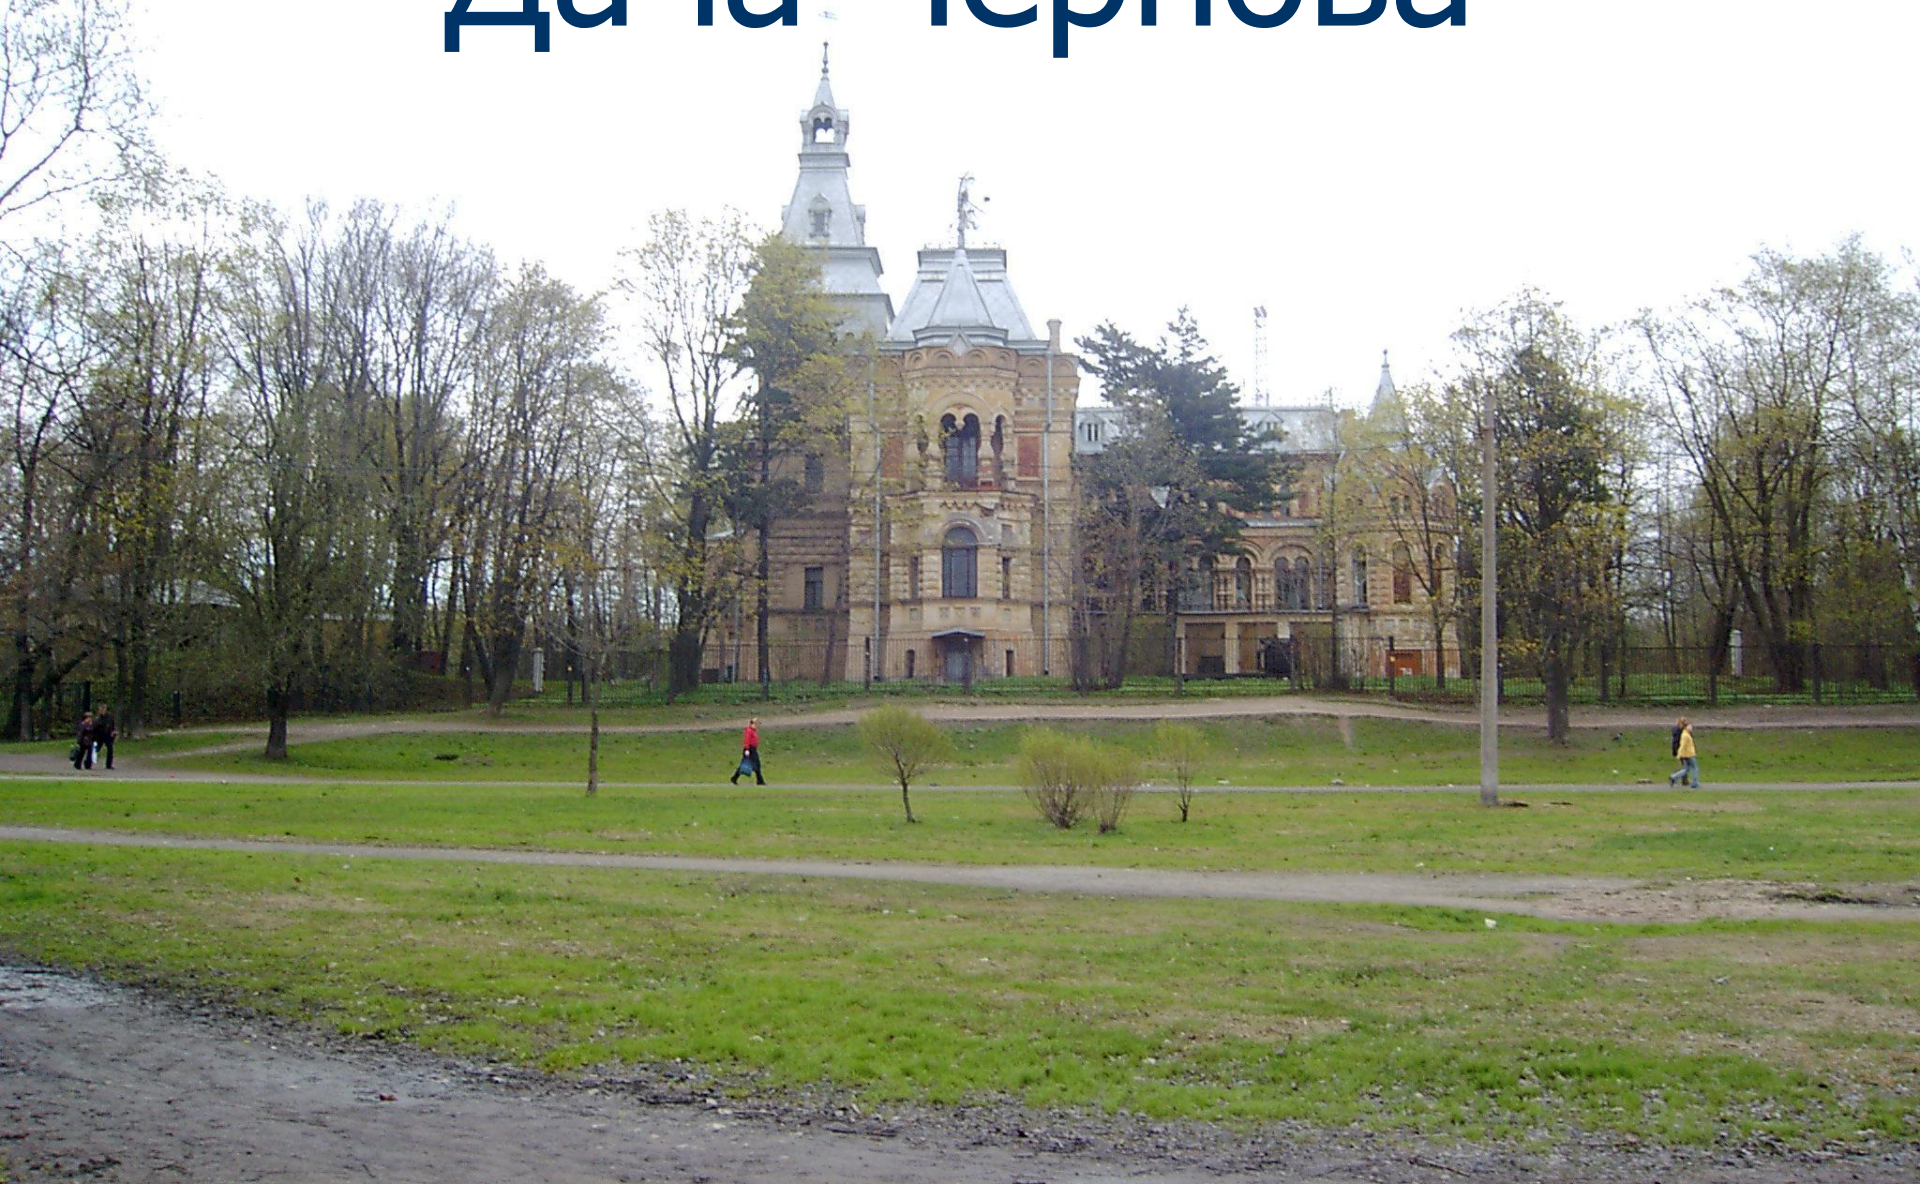

# Дача Чернова

A photograph of a stone wall featuring several large, dark-colored sculptures of cranes in flight. The cranes are positioned at different heights and angles, creating a sense of movement. The wall is made of light-colored, rectangular stone blocks. The background is a clear, light sky.