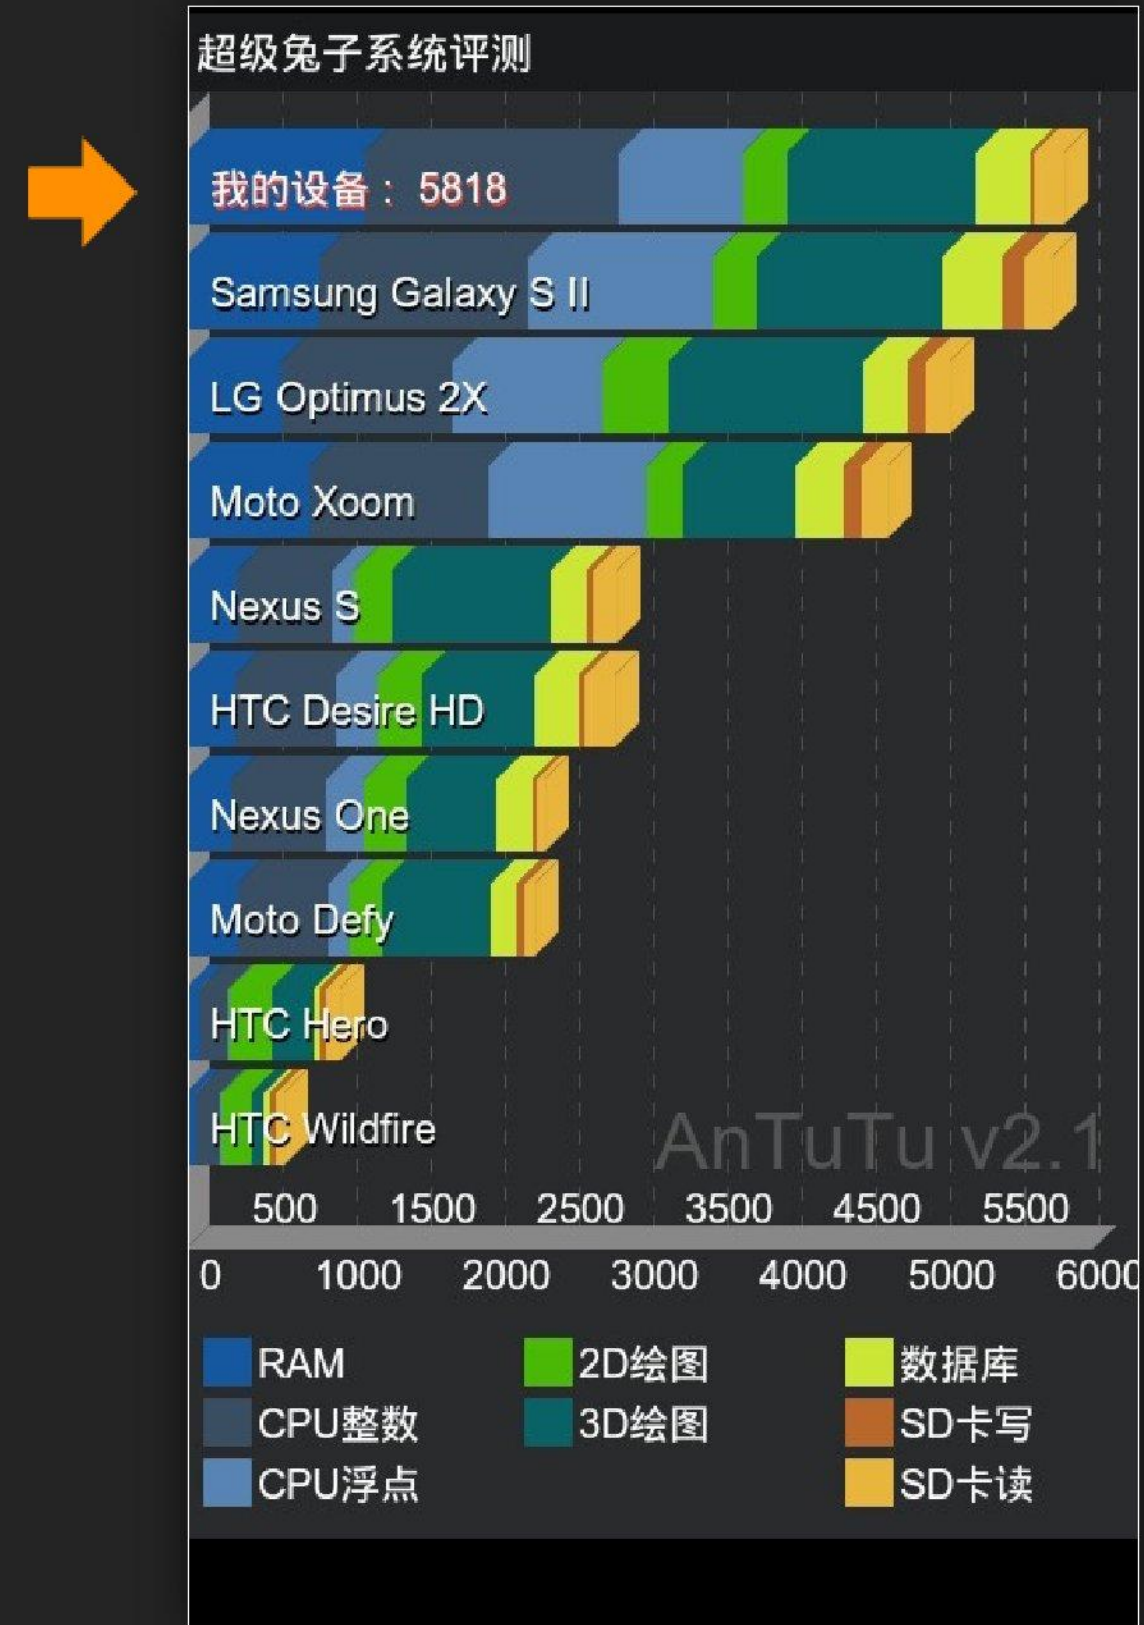

Quadrant

Linpack for Android

Run Single Thread Run Multi-Thread

MFLOPS: 94.65
Time: 1.78 Seconds
Norm Res: 3.24
Precision: Inconsistent Result

Linpack

Vellamo Score

Vellamo sings **1120** as your score.

You can now compare your device's performance with other similar products.

Your device's score and [system information](#) will be sent to the server. Allow?

AnTuTu