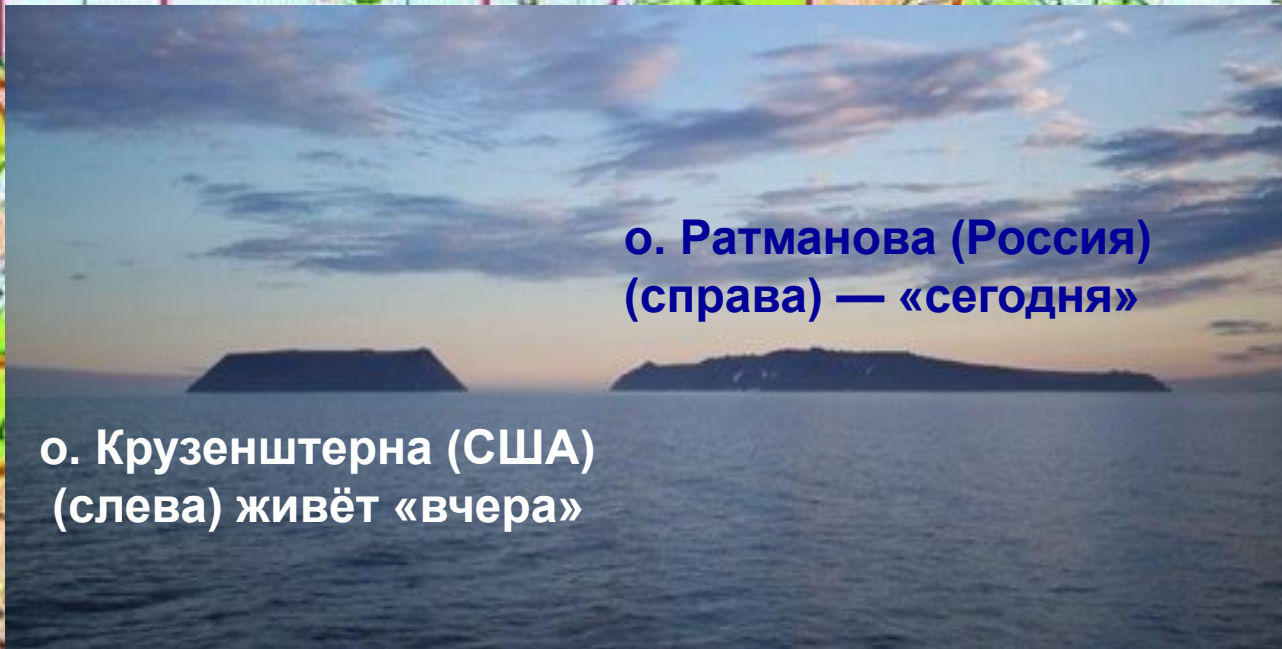

Линия перемены

у от Гринвича 60° 90° 120° 150° 180°

о. Ратманова (Россия)
(справа) — «сегодня»

о. Крузенштерна (США)
(слева) живёт «вчера»