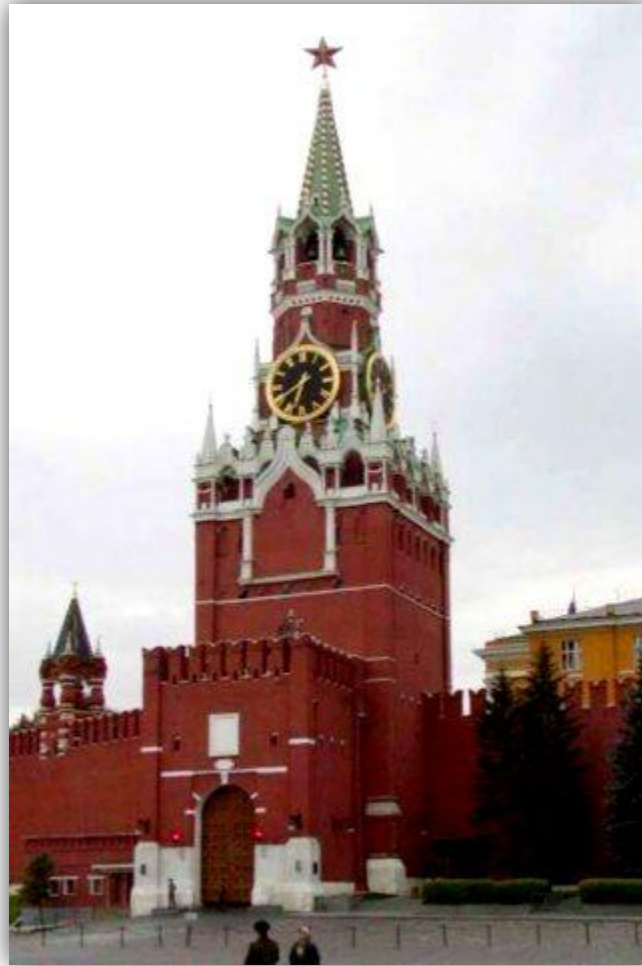

Red SQUARE

Kytyzov Sasha 5 «B»

Red Square is in the centre of Moscow

On Red Square stay :

-State Historical Museum

-GUM

- LENIN'S Mausoleum

- SAINT Basil's Cathedral

-Spasskaya Tower

State Historical Museum

GUM

LENIN'S Mausoleum

SAINT Basil's Cathedral

Spasskaya tower

Thank you