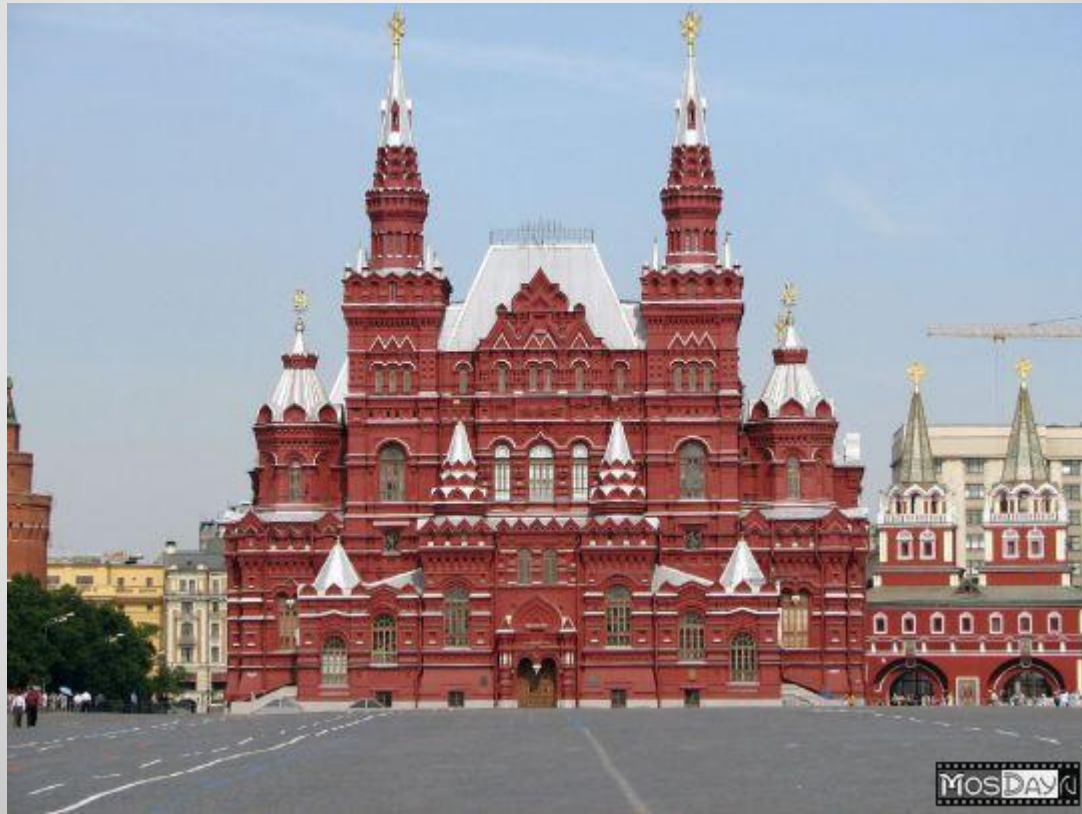

Red SQUARE

Kytyzov Sasha 5 «B»

Red Square is in the centre of Moscow

On Red Square stay :

-State Historical Museum

-GUM

- LENIN'S Mausoleum

- SAINT Basil's Cathedral

-Spasskaya Tower

State Historical Museum

GUM

LENIN'S Mausoleum

SAINT Basil's Cathedral

Spasskaya tower

Thank you