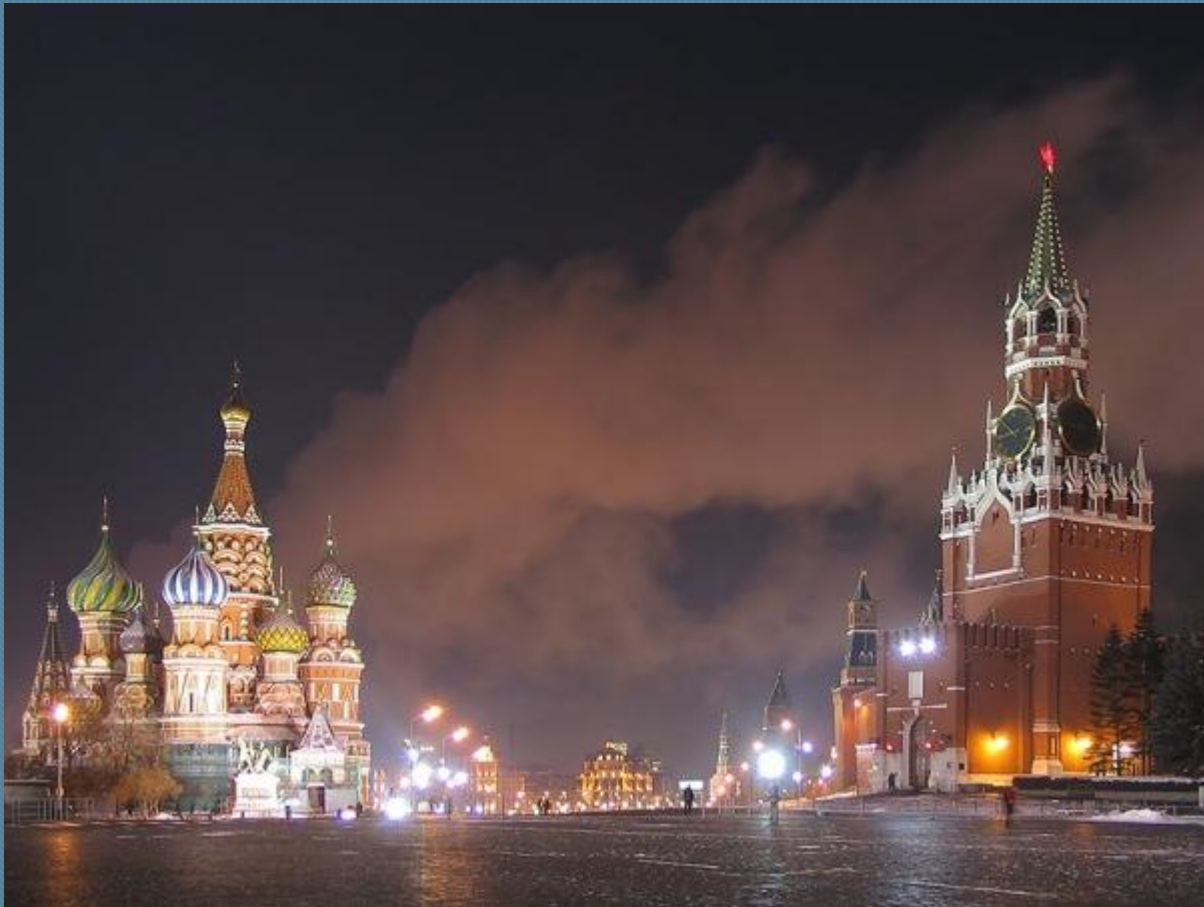

Red SQUARE

Kytyzov Sasha 5 «B»

Red Square is in the centre of Moscow

On Red Square stay :

-State Historical Museum

-GUM

- LENIN'S Mausoleum

- SAINT Basil's Cathedral

-Spasskaya Tower

State Historical Museum

GUM

LENIN'S Mausoleum

SAINT Basil's Cathedral

Spasskaya tower

Thank you