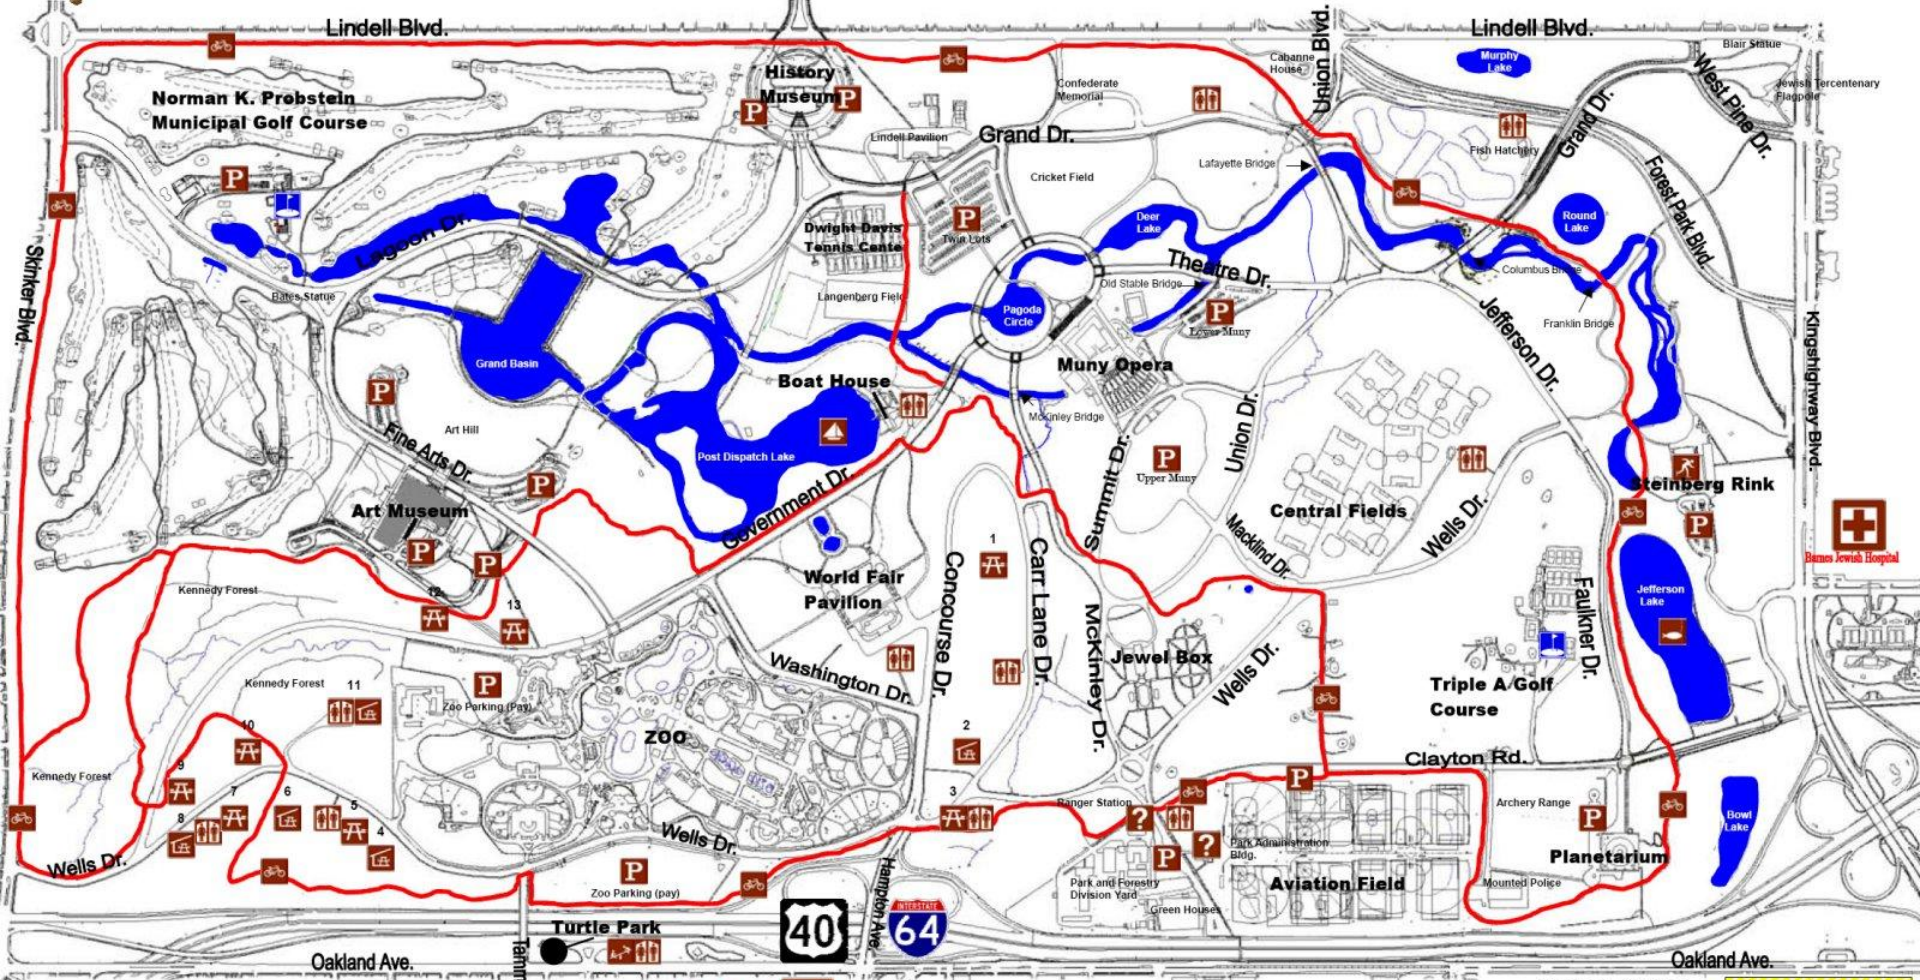

Forest Park

Prepared By:
City of St. Louis Forestry Division
1415 N. 13th Street
St. Louis, MO. 63106
9-19-2002
Janie Frank

Key			
	Parking		Hospital
	Bike Path		Public Parking
	Playground		Picnic Area
			Golf Course Clubhouse
			Comfort Station

Science Center

Park Information and Directions Available At These Locations

Call (314) 289-5300 (M-F 8-4:30pm) for Forest Park information.
PARK EMERGENCY: (dial) 911

Please Drive Carefully

SPEED LIMIT 25

Park Speed Limit 25 mph