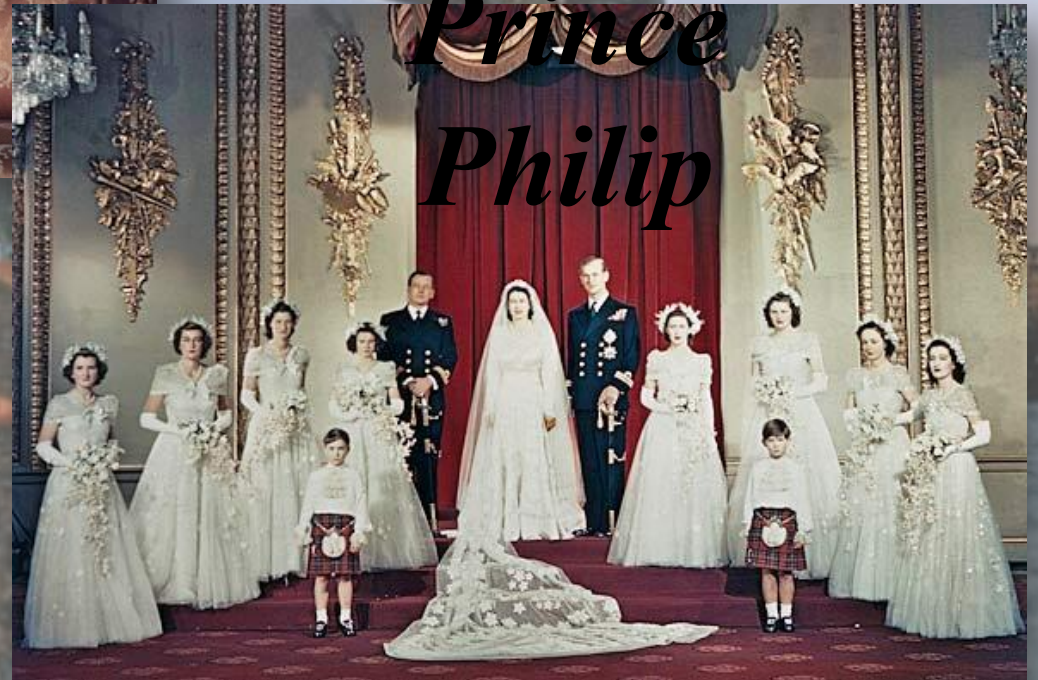

Marriage

*Princess
Elizabeth
and
Prince
Philip*

*November
1947*