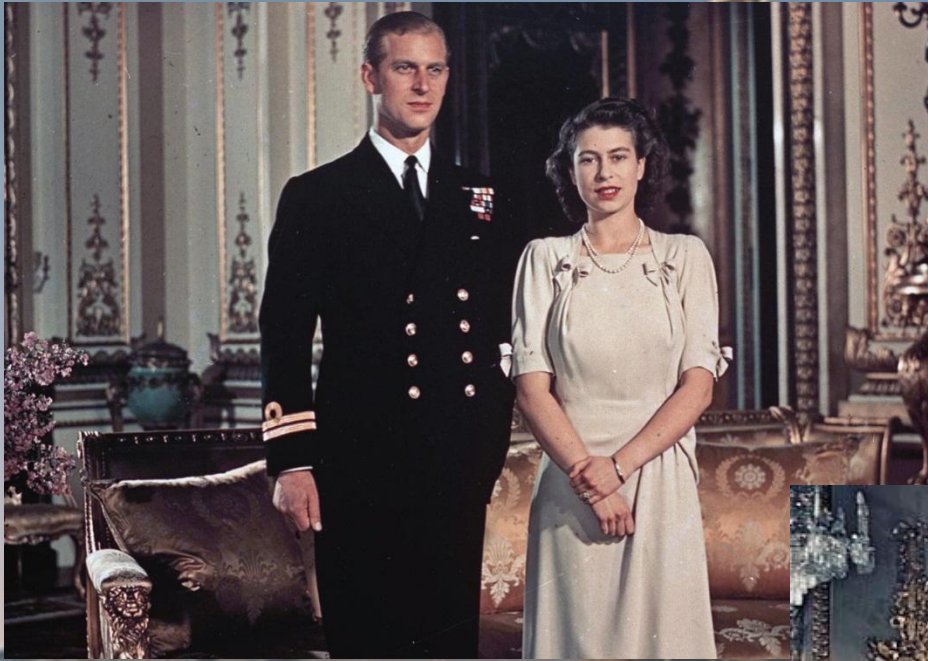

Marriage

*Princess
Elizabeth
and
Prince
Philip*

*November
1947*