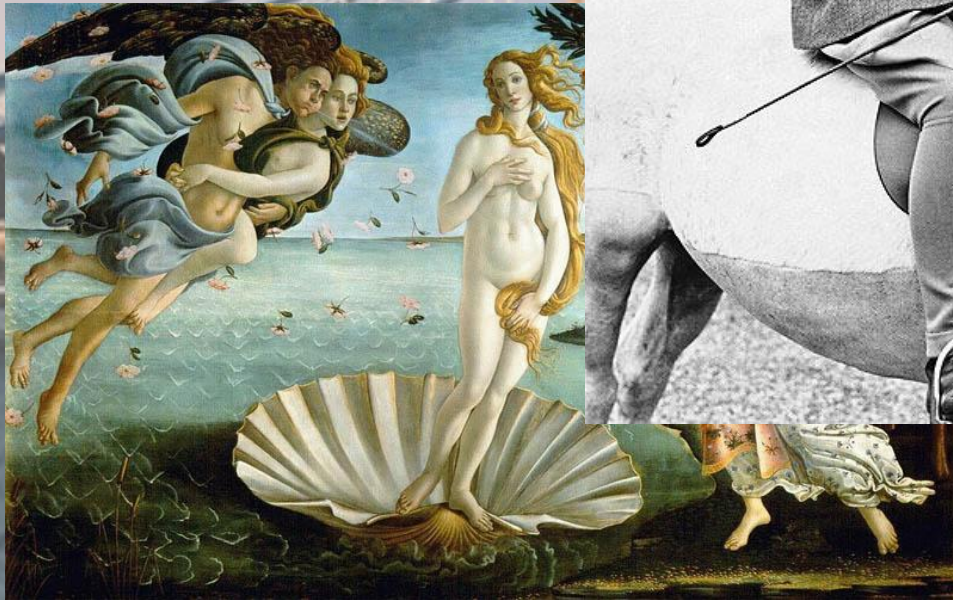

Activities