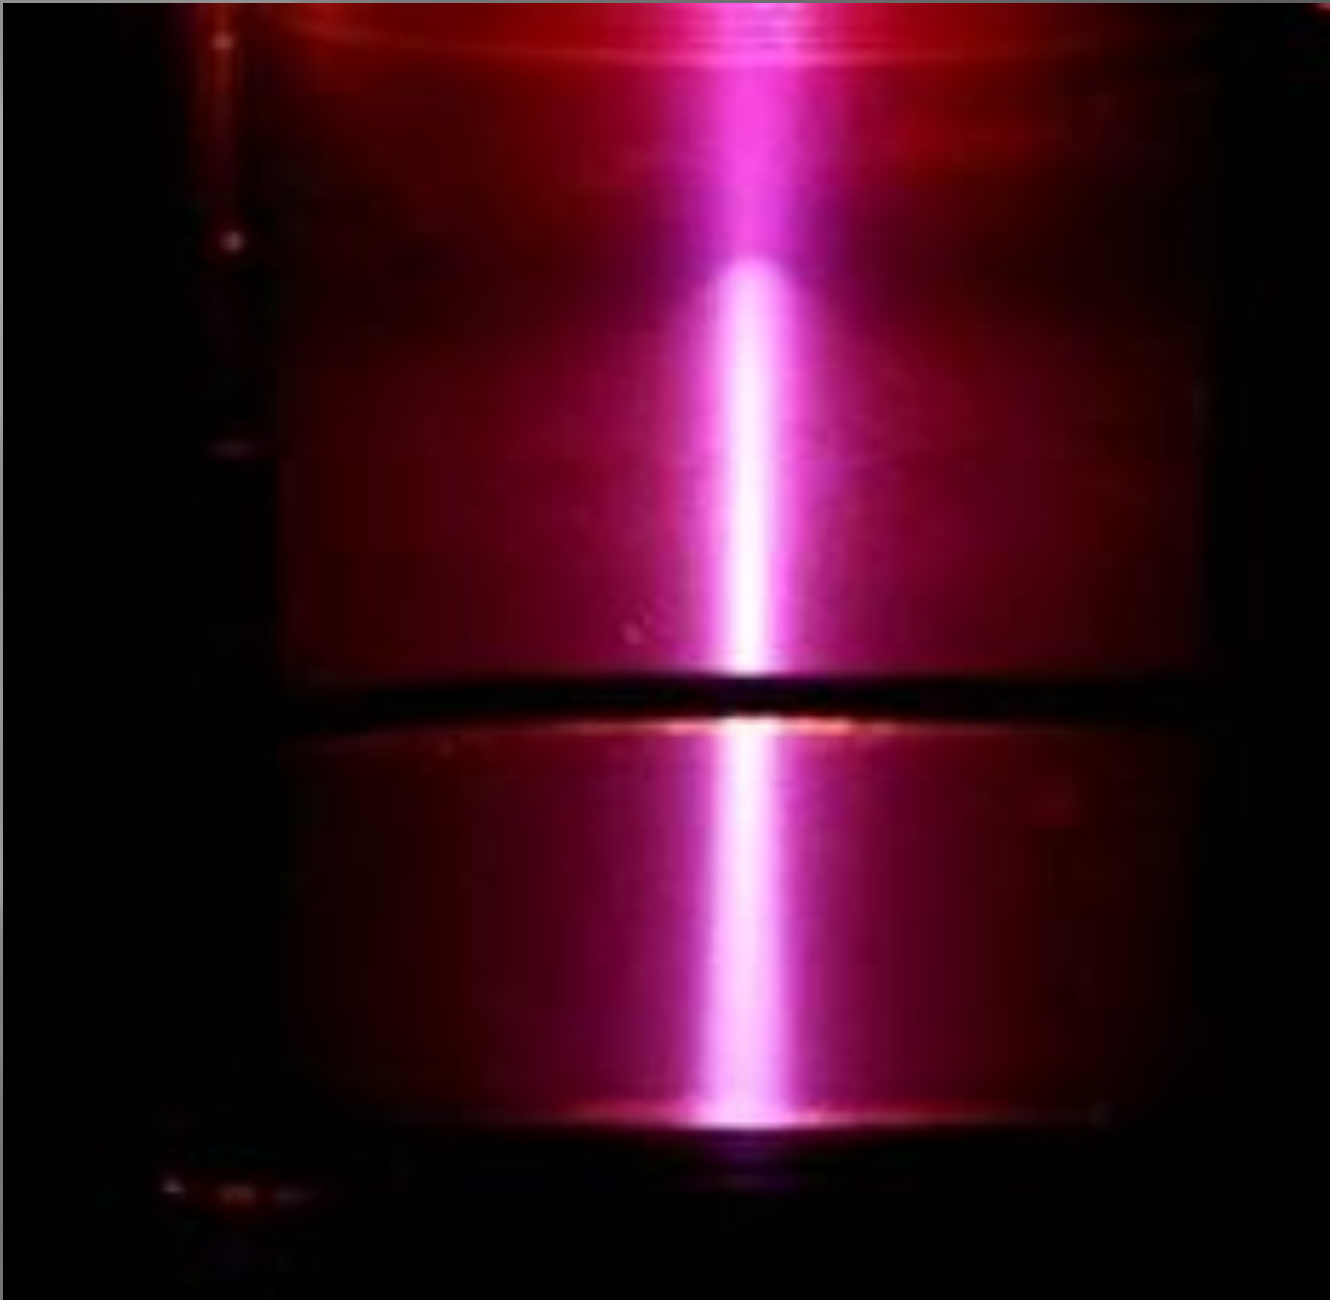

Самостійні газові розряди

A dramatic night scene featuring a large industrial facility, likely a power plant, silhouetted against a dark sky. Multiple tall, lattice-structured towers are visible. A massive, bright white lightning bolt strikes the center of the facility, with several smaller bolts branching out. The sky is filled with dark, heavy clouds, and the overall atmosphere is one of intense energy and danger.