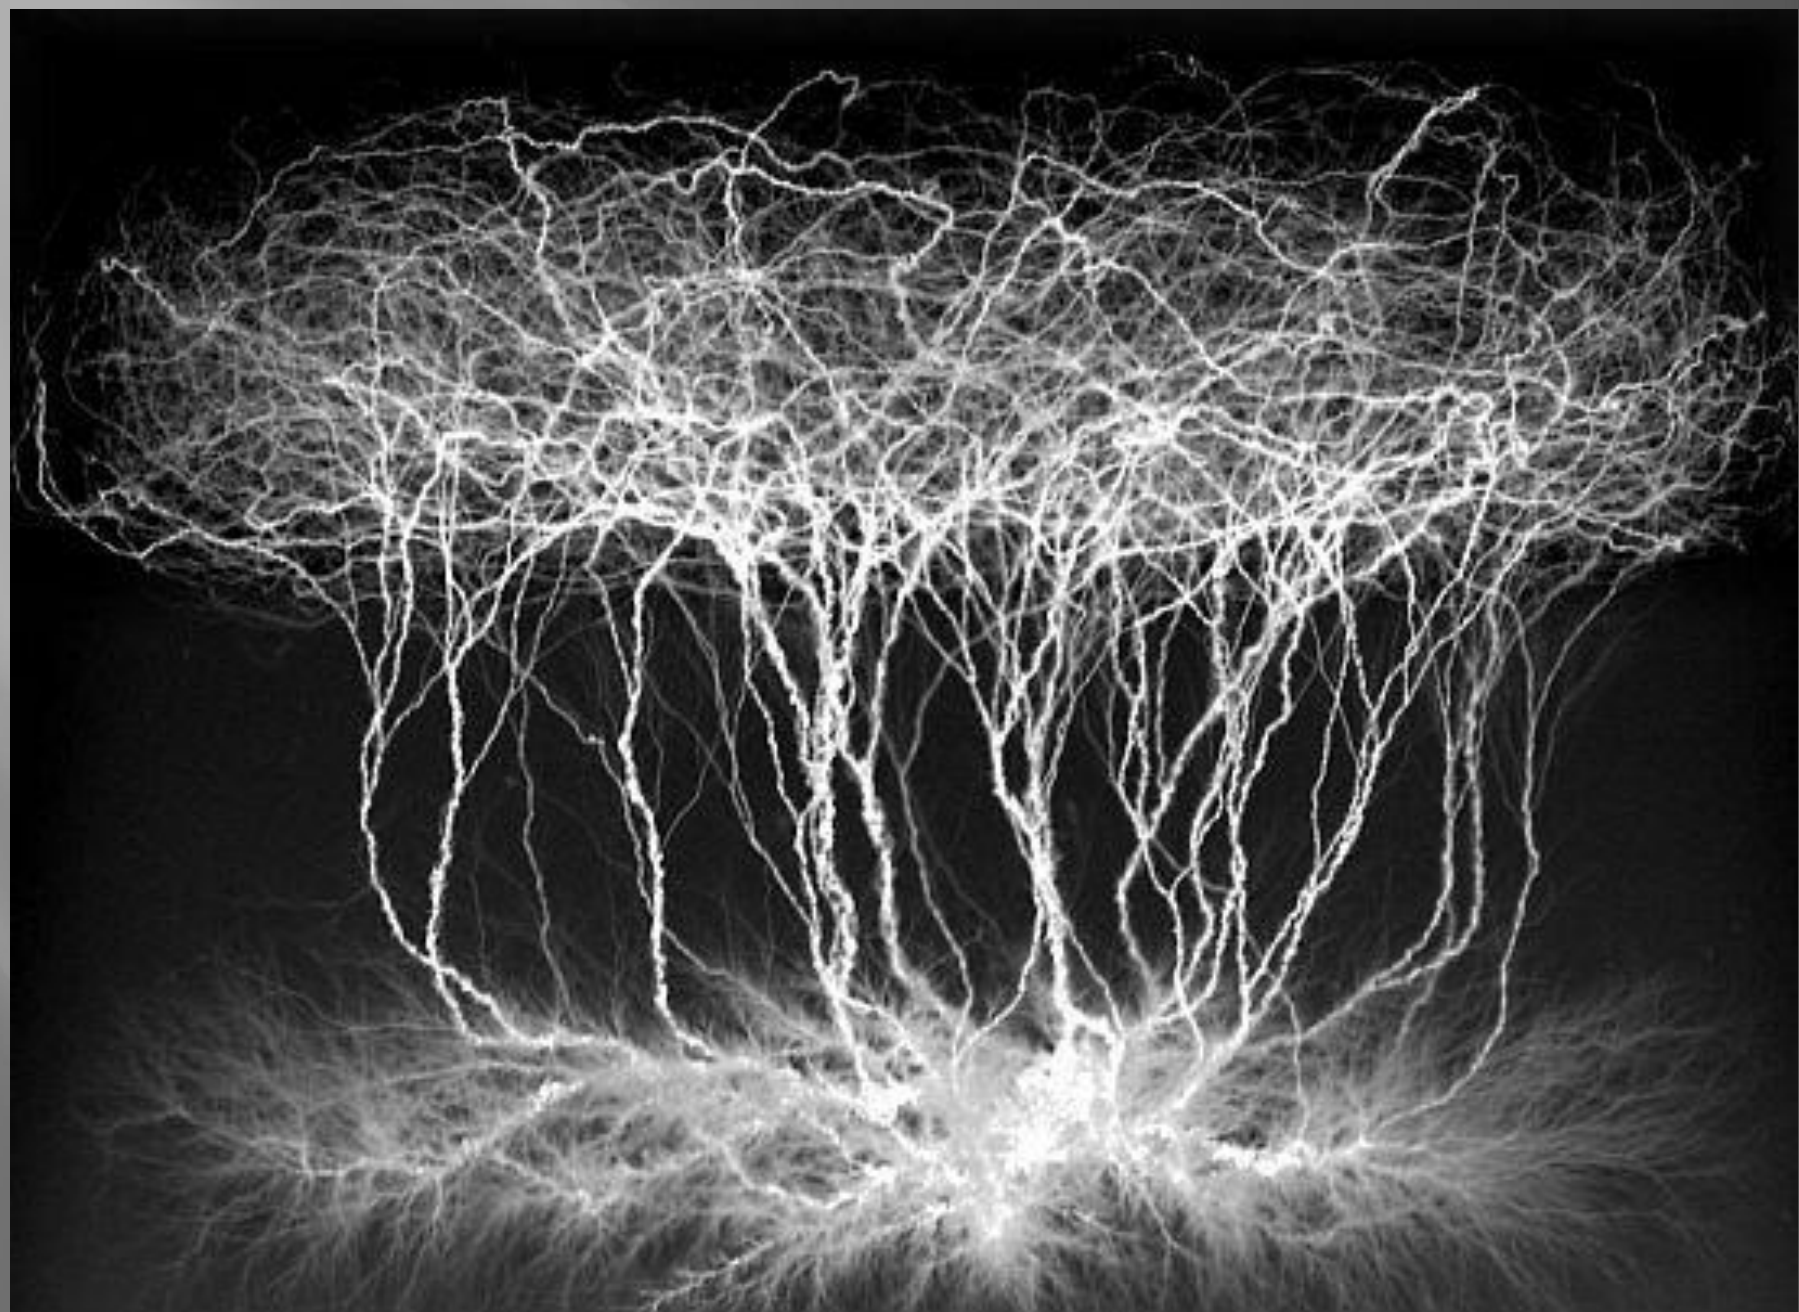

Самостійні газові розряди

A dramatic night scene featuring a large industrial facility, likely a power plant, silhouetted against a dark sky. Multiple tall, lattice-structured towers are visible. A massive, bright white lightning bolt strikes the center of the facility, with several smaller bolts branching out. The sky is filled with dark, heavy clouds, and the overall atmosphere is one of intense energy and danger.