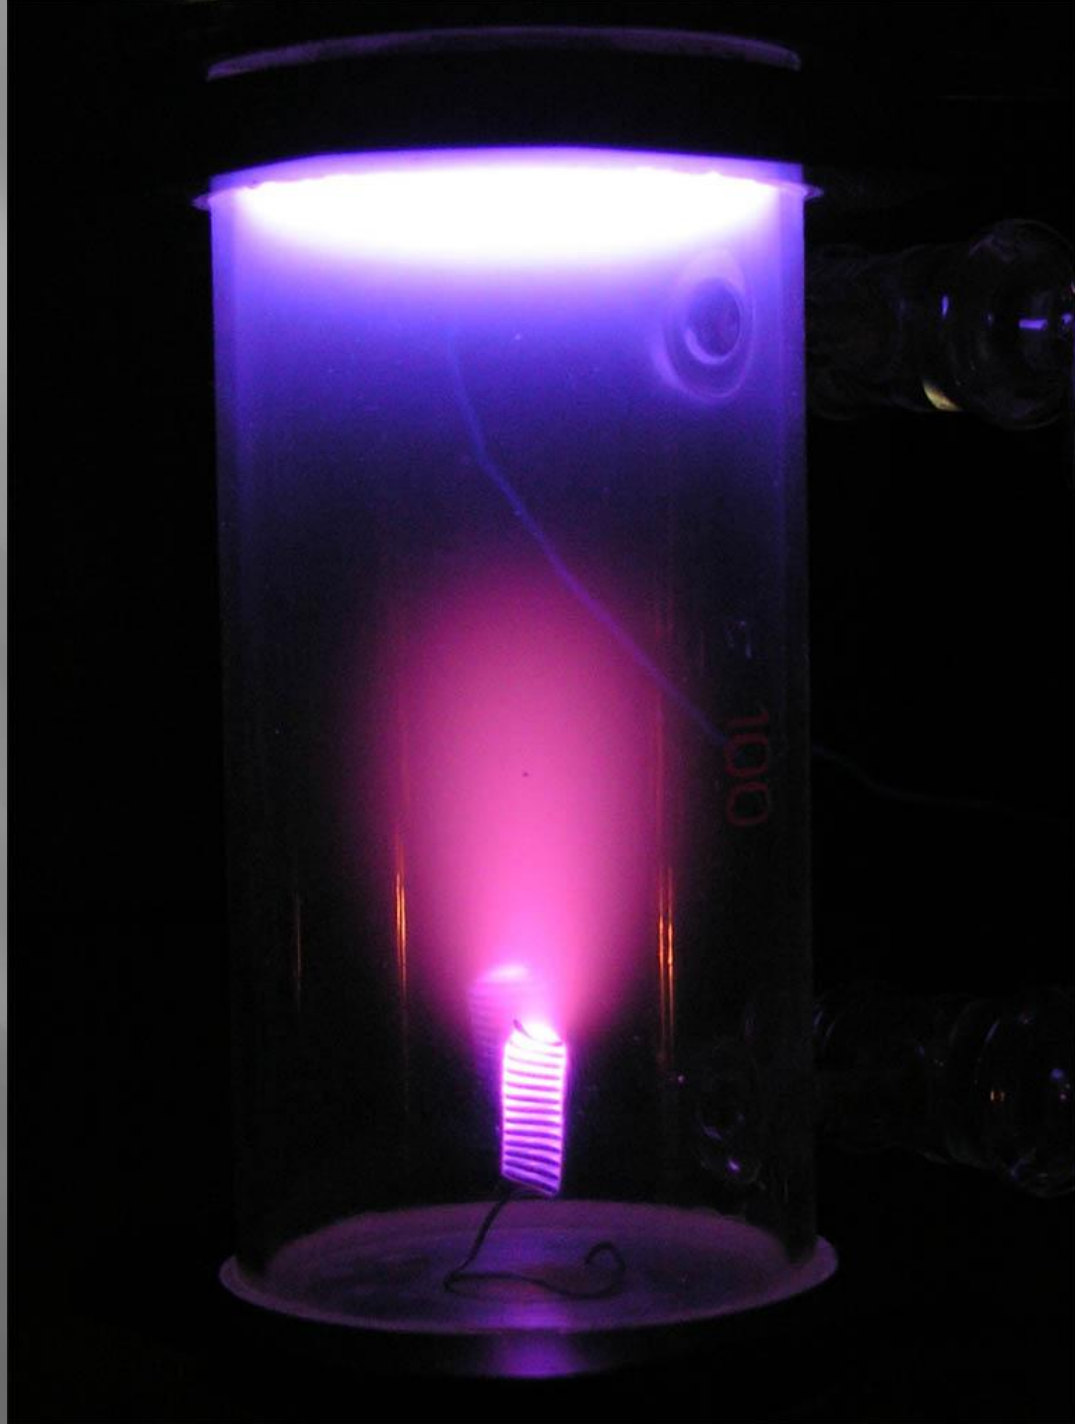

Самостійні газові розряди

A dramatic night scene featuring a large industrial facility, likely a power plant, silhouetted against a dark sky. Multiple tall, lattice-structured towers are visible. A massive, bright white lightning bolt strikes the center of the facility, with several smaller bolts branching out. The sky is filled with dark, heavy clouds, and the overall atmosphere is one of intense energy and danger.