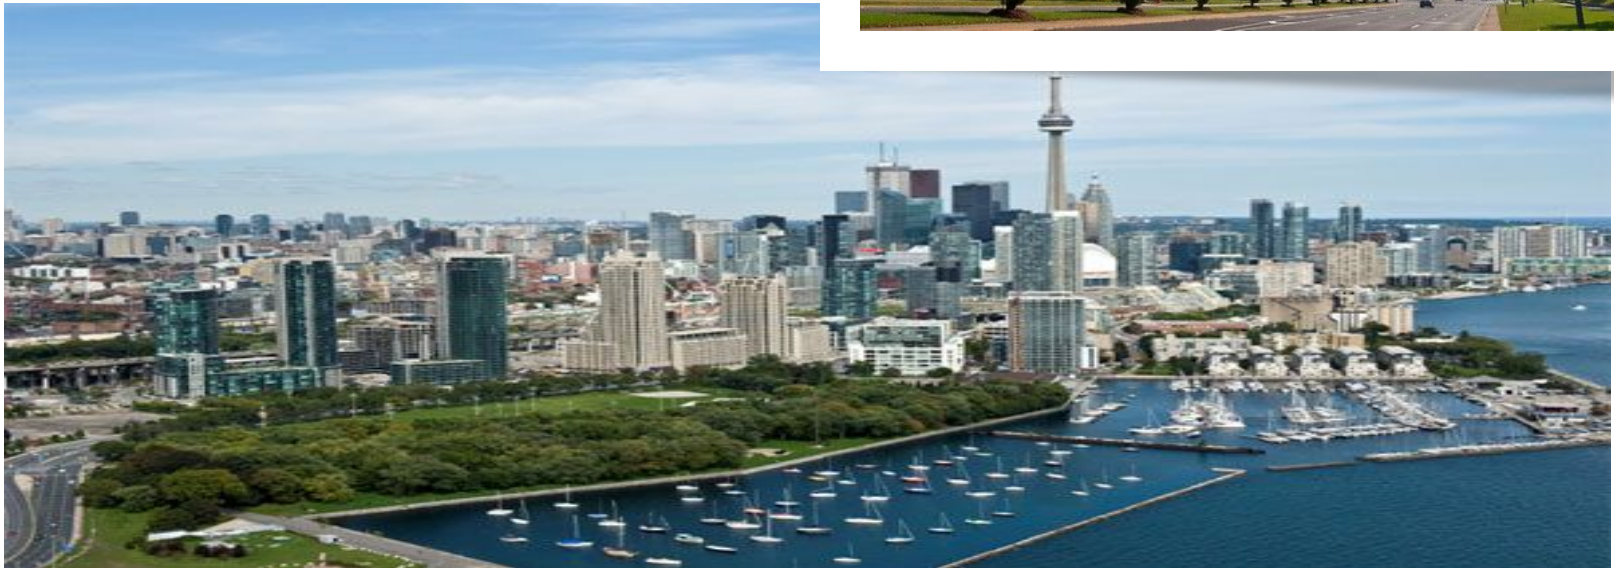

Toronto is the largest city of Canada