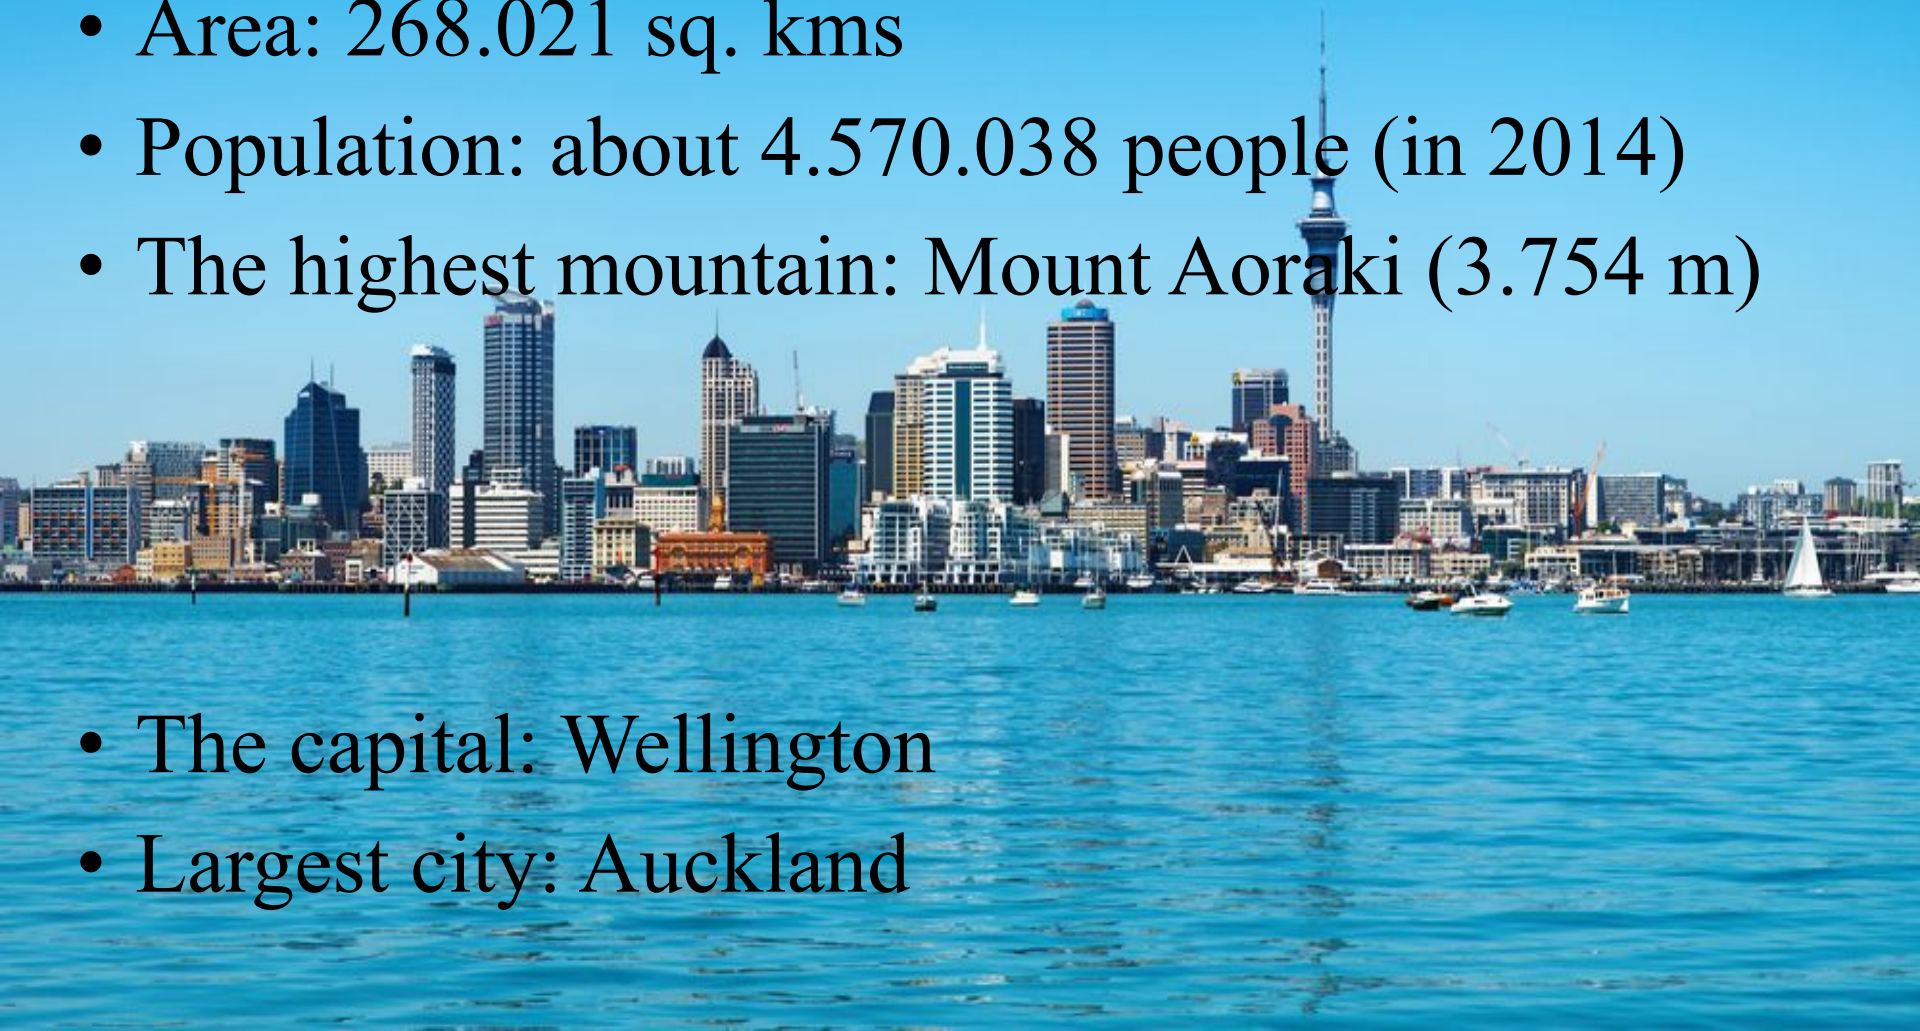

# Sydney is the largest city of Australia

# NEW ZEALAND

- New Zealand is an island country in the southwestern Pacific Ocean.

- New Zealand is situated some 1,500 kilometres east of Australia across the Tasman Sea and roughly 1,000 kilometres south of the Pacific island areas of New Caledonia, Fiji, and Tonga.

# NEW ZEALAND

- New Zealand is long and narrow (over 1.600 kms)
- Area: 268.021 sq. kms
- Population: about 4.570.038 people (in 2014)
- The highest mountain: Mount Aoraki (3.754 m)

- The capital: Wellington
- Largest city: Auckland

**Wellington is the capital of New Zealand**