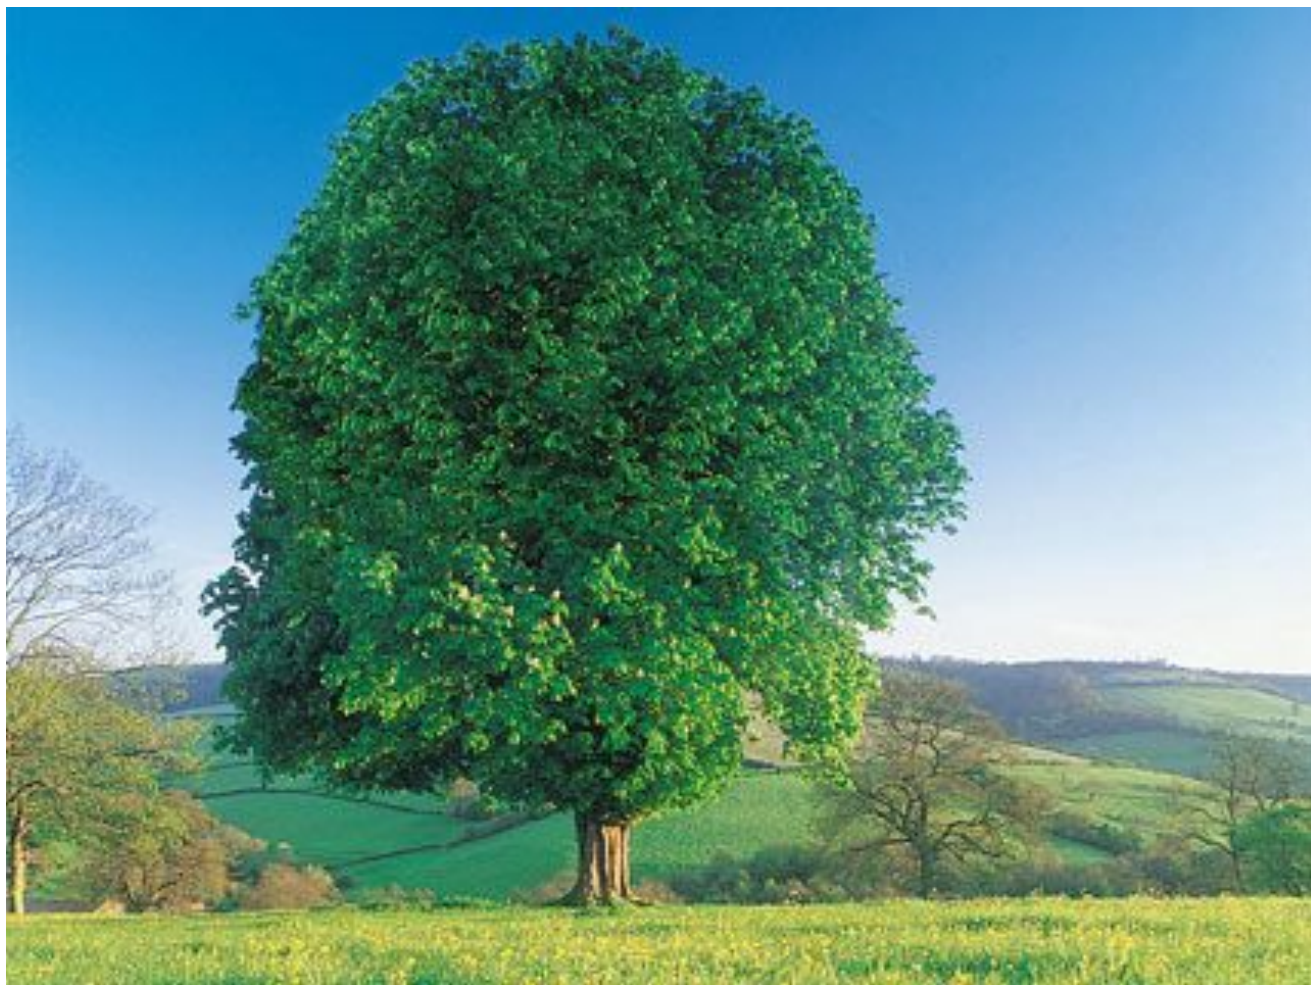

Отгадай

Сорвали рубашки.

о