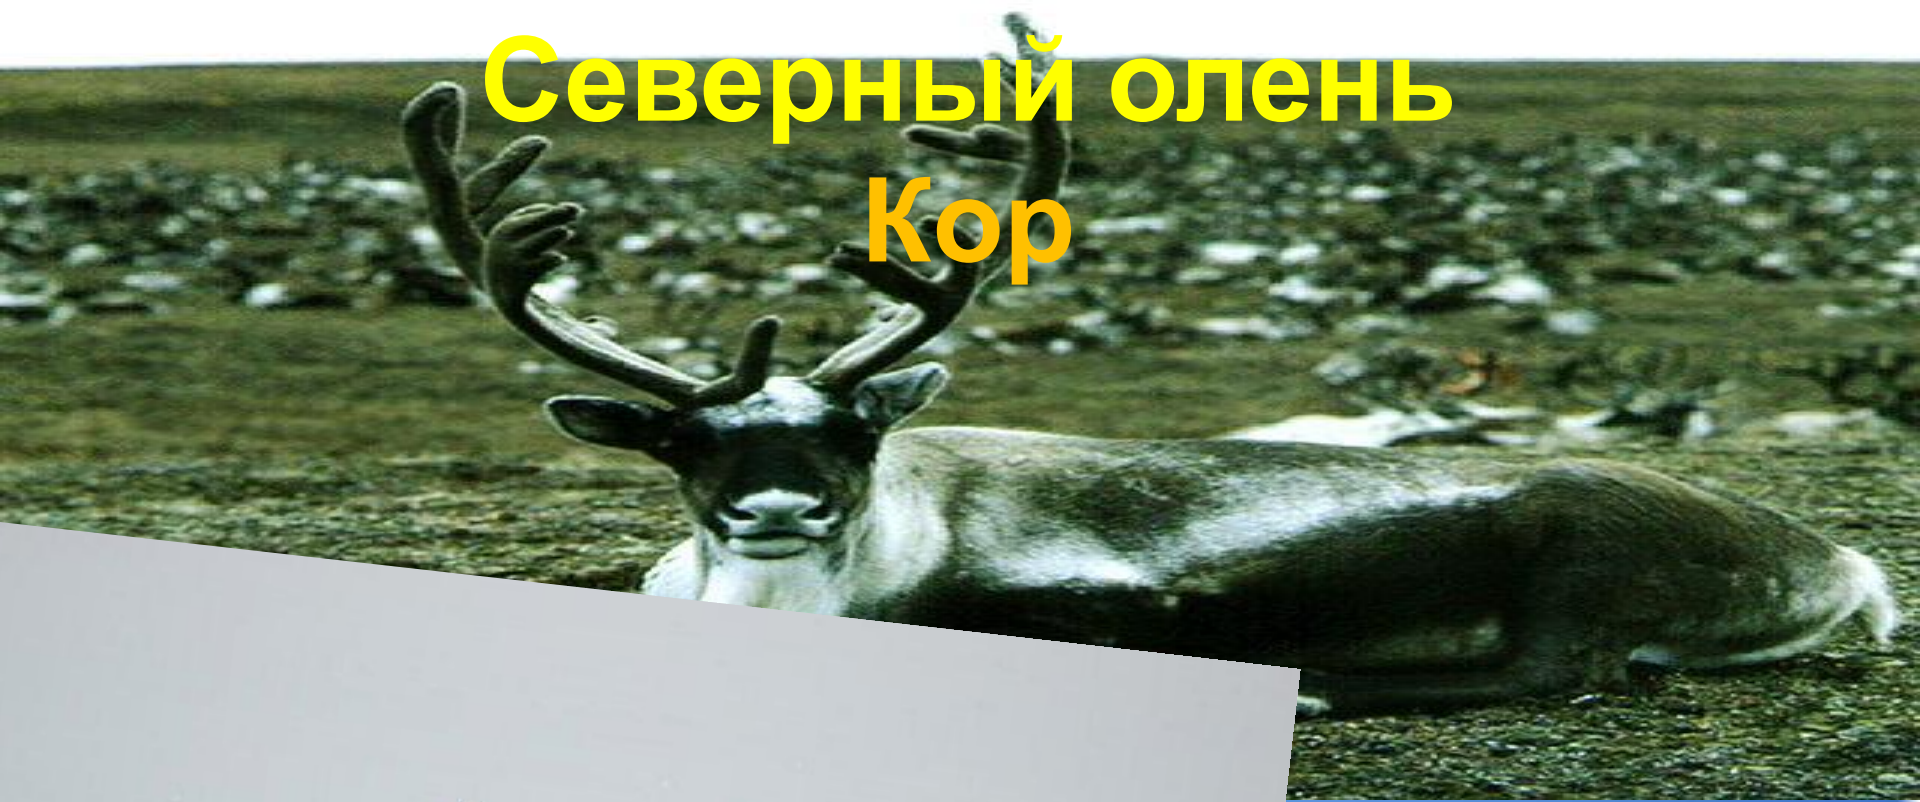

Природа Коми края

Хозяин коми тайги - медведь

ОШ

Лось – лола

Заяц – коч

Северный олень

Кор

A white Arctic fox (Arctic weasel) is looking out of a window. The fox has thick white fur and dark eyes. The window frame is made of wood, and there is a green mesh covering the top part of the window. The background outside the window is bright and snowy.