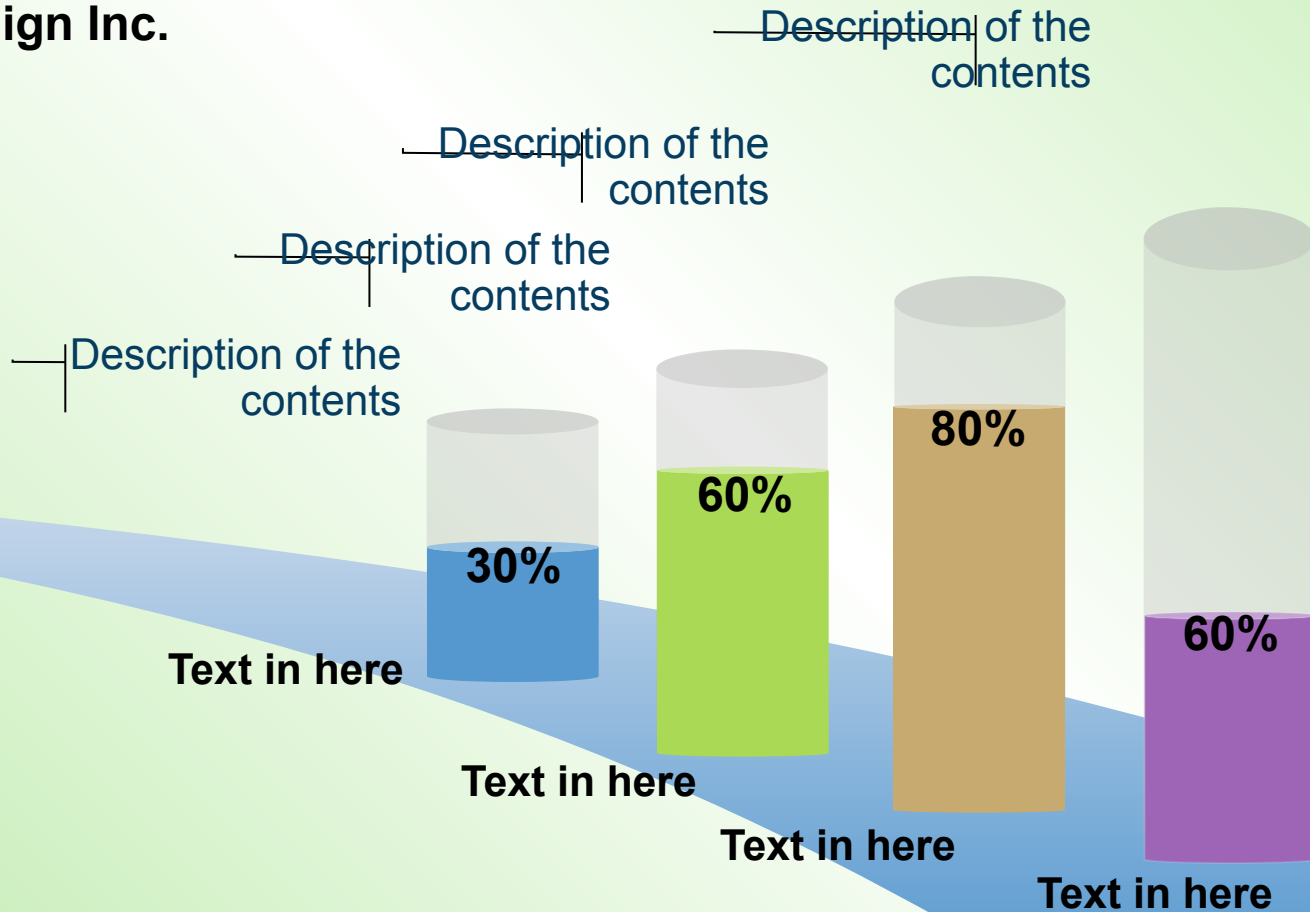

Description of the contents

Text in here

- **Contents**
ThemeGallery is a Design Digital Content & Contents mall developed by Guild Design Inc.
- **Contents**
ThemeGallery is a Design Digital Content & Contents mall developed by Guild Design Inc.

Description of the contents

Click to edit title style

www.themegallery.com

**ThemeGallery is a Design Digital
Content & Contents mall developed
by Guild Design Inc.**

Click to edit title style

www.themegallery.com