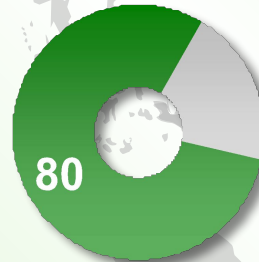

Click to edit title style

www.themegallery.com

Description of the contents

Description of the contents

Description of the contents

ThemeGallery is a Design
Digital Content & Contents mall
developed by Guild Design Inc.

- Description of the contents
- Description of the contents
- Description of the contents