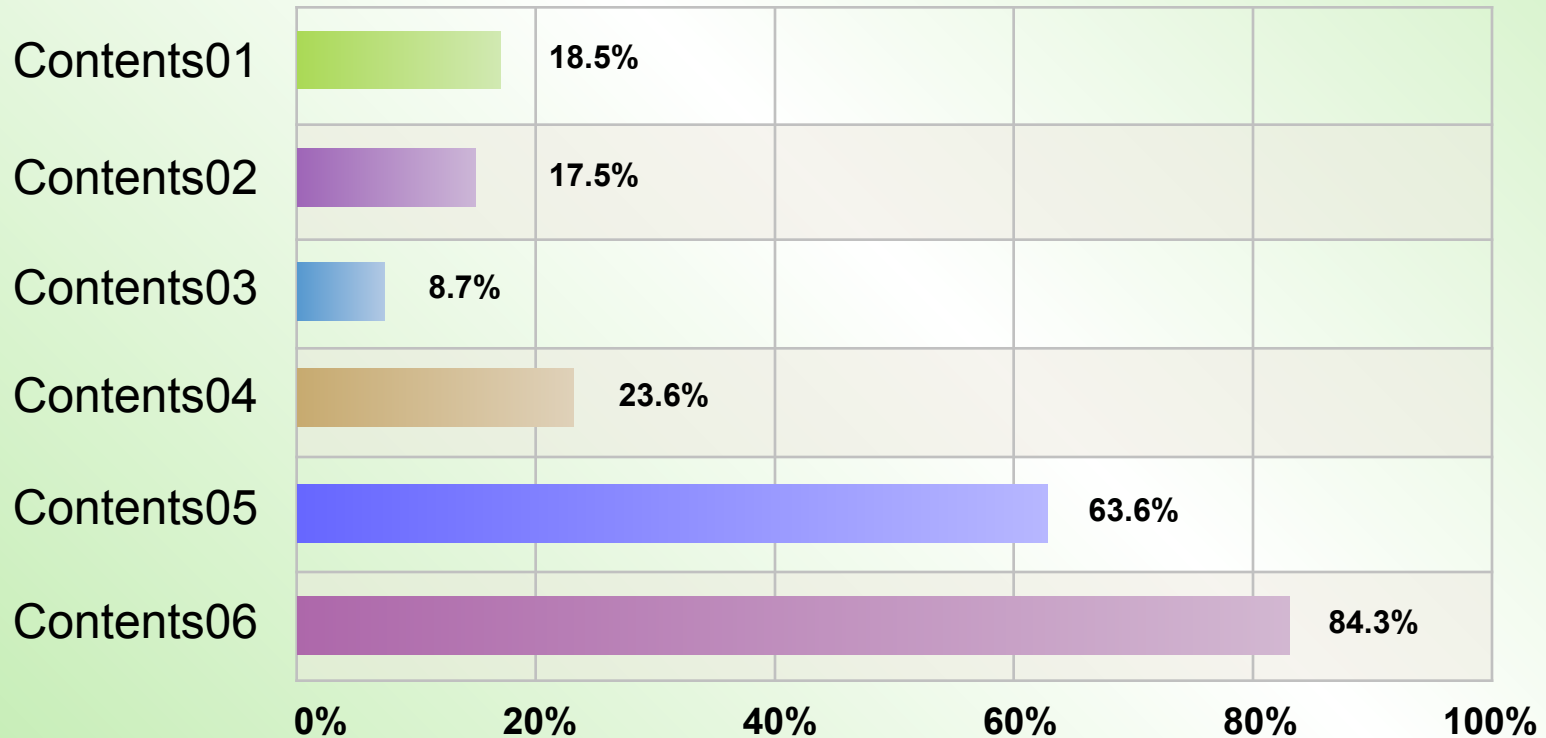

www.themegallery.com

ThemeGallery is a Design Digital Content & Contents mall developed by Guild Design Inc.