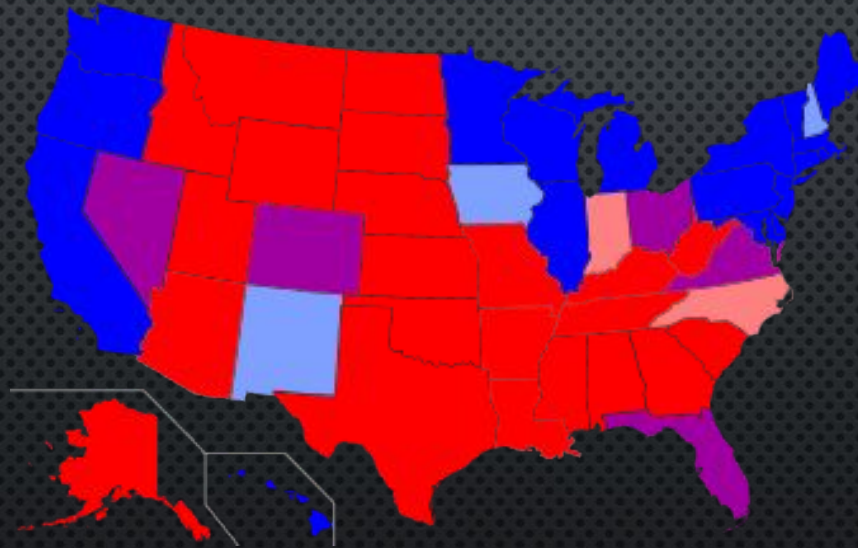

THE REPUBLICAN PARTY

OF THE UNITED STATES

GENERAL INFORMATION

- THE REPUBLICAN PARTY ALSO COMMONLY KNOWN AS THE **GOP** (I.E. GRAND OLD PARTY).
- IT IS ONE OF THE **TWO** MAJOR CONTEMPORARY POLITICAL PARTIES IN THE US.
- IT WAS FOUNDED BY ANTI-SLAVERY ACTIVISTS IN **1854**.
- **18 PRESIDENTS** OF THE US WERE REPUBLICANS, E.G. ABRAHAM LINCOLN AND GEORGE BUSH.

NAME AND SYMBOLS

- THE NAME WAS CHOSEN IN THE MID-**1950s** AS HOMAGE TO THE VALUES OF **REPUBLICANISM** PROMOTED BY THOMAS JEFFERSON'S REPUBLICAN PARTY.
- THE PARTY'S MASCOT IS AN **ELEPHANT** (WHICH MEANS POWER).
- THE UNOFFICIAL COLOR IS **RED**.

IDEOLOGY

FOR

- FREE MARKETS
- LAISSEZ-FAIRE ECONOMICS
- SUPPLY-SIDE ECONOMICS
- TRADITIONAL VALUES

AGAINST

- SAME-SEX MARRIAGE
- ABORTION
- MARIJUANA
- GUN CONTROL
- ILLEGAL IMMIGRATION

ENVIRONMENT
PROTECTION???

VOTERS

- “**RED STATES**” ARE FOR THE REPUBLICAN PARTY, “**BLUE STATES**” ARE FOR THE DEMOCRATIC PARTY.

THANK YOU FOR YOUR ATTENTION!

FOR MORE INFORMATION SEE WWW.GOP.COM