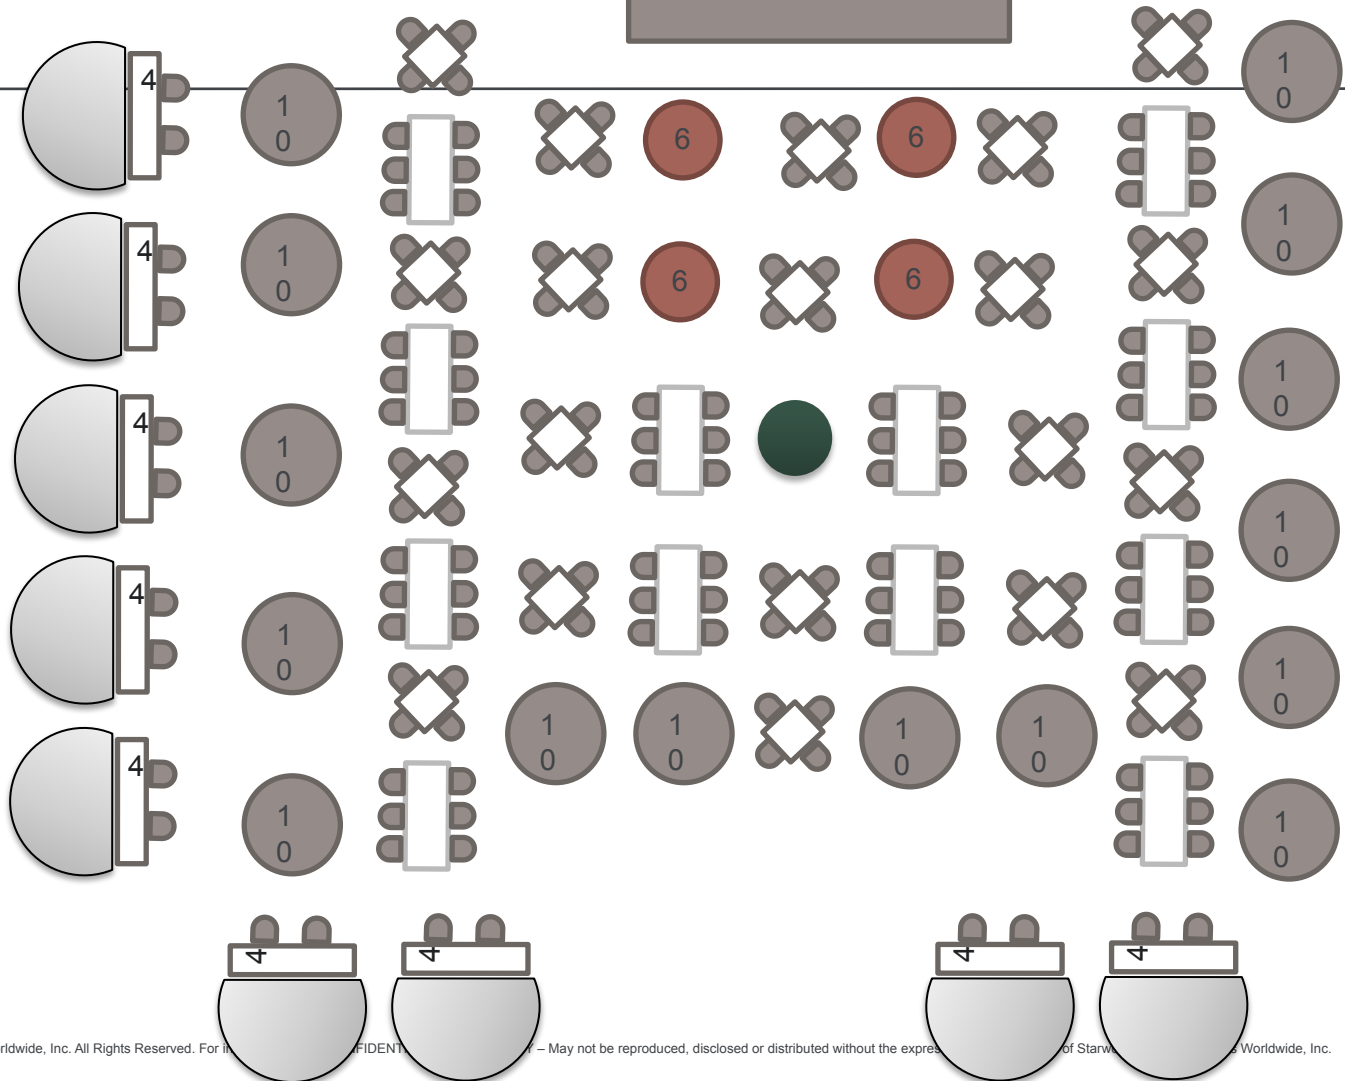

338 PAX

STAGE

DANCE FLOOR

LC
D

LC
D

BUFFET

BUFFET

BAR

BAR

BUFFET

BUFFET