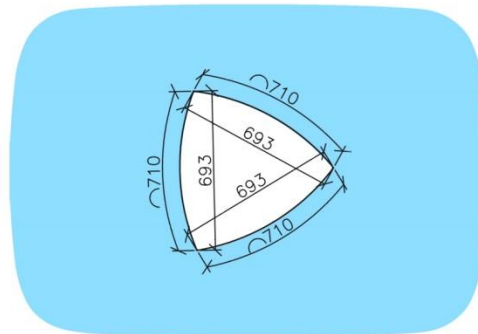

Tel +7 (499) 638-27-41 | www.look-office.ru

YouArrow

Look Wood Office project

Nizhny Susalny pereulok 5/1 | 105064 | Moscow

Tel +7 (499) 638-27-41 | www.look-office.ru

DIMENSIONS

YouArrow

I'mArrow

Nizhny Susalny pereulok 5/1 | 105064 | Moscow

Tel +7 (499) 638-27-41 | www.look-office.ru

DIMENSIONS

FRUIT ICE

Look Wood Office project

Nizhny Susalny pereulok 5/1 | 105064 | Moscow

Tel +7 (499) 638-27-41 | www.look-office.ru