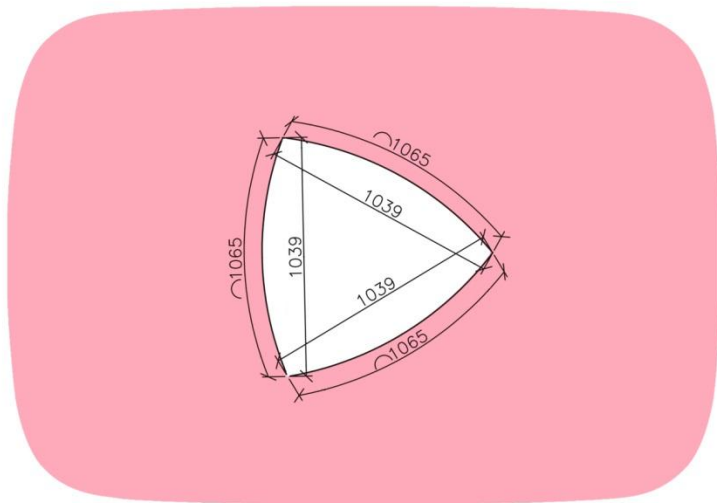

Look Wood Office project

Nizhny Susalny pereulok 5/1 | 105064 | Moscow

Tel +7 (499) 638-27-41 | www.look-office.ru

DIMENSIONS

SYSTEM

LIL SYSTEM

Look Wood Office project

Nizhny Susalny pereulok 5/1 | 105064 | Moscow

Tel +7 (499) 638-27-41 | www.look-office.ru

YouArrow

Look Wood Office project

Nizhny Susalny pereulok 5/1 | 105064 | Moscow

Tel +7 (499) 638-27-41 | www.look-office.ru

DIMENSIONS

YouArrow

I'mArrow

Nizhny Susalny pereulok 5/1 | 105064 | Moscow

Tel +7 (499) 638-27-41 | www.look-office.ru

DIMENSIONS

FRUIT ICE

Look Wood Office project

Nizhny Susalny pereulok 5/1 | 105064 | Moscow

Tel +7 (499) 638-27-41 | www.look-office.ru