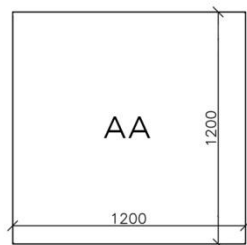

Nizhny Susalny pereulok 5/1 | 105064 | Moscow

Tel +7 (499) 638-27-41 | www.look-office.ru

DIMENSIONS

FRUIT ICE

Look Wood Office project

Nizhny Susalny pereulok 5/1 | 105064 | Moscow

Tel +7 (499) 638-27-41 | www.look-office.ru

THE THEOREM

Look Wood Office project

Nizhny Susalny pereulok 5/1 | 105064 | Moscow

Tel +7 (499) 638-27-41 | www.look-office.ru

DIMENSIONS

THE THEOREM

Look Wood Office project

Nizhny Susalny pereulok 5/1 | 105064 | Moscow