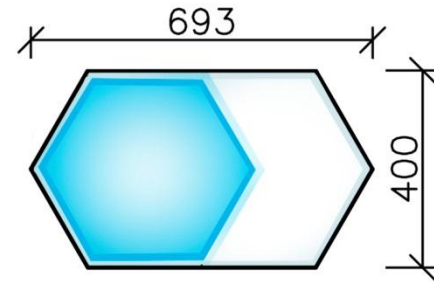

Look Wood Office project

Nizhny Susalny pereulok 5/1 | 105064 | Moscow

Tel +7 (499) 638-27-41 | www.look-office.ru

DIMENSIONS

SYSTEM

LIL SYSTEM

Look Wood Office project

Nizhny Susalny pereulok 5/1 | 105064 | Moscow