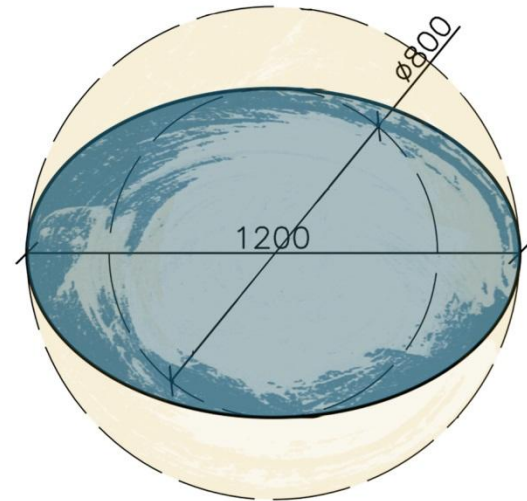

Look Wood Office project

Nizhny Susalny pereulok 5/1 | 105064 | Moscow

Tel +7 (499) 638-27-41 | www.look-office.ru

DIMENSIONS

LIL DOT.

BIG DOT.

ELLIPSE

Look Wood Office project