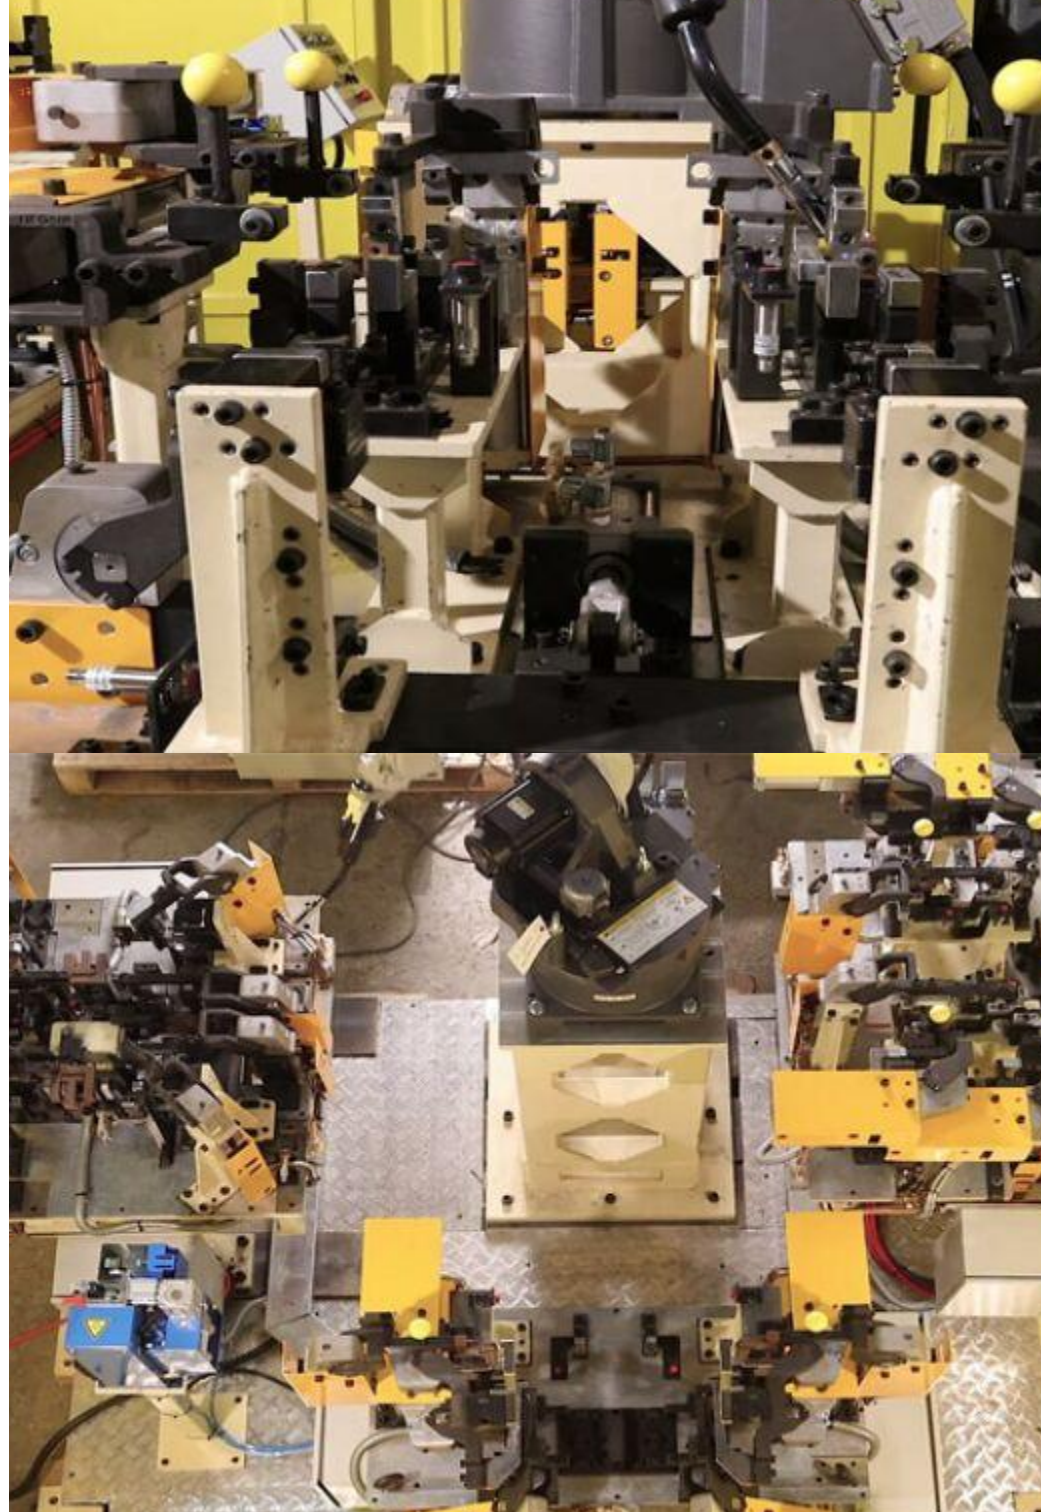

<https://www.imensys.net>

ROBOTICS & AUTOMATION

Making indian Factories
Industry 4.0 Ready