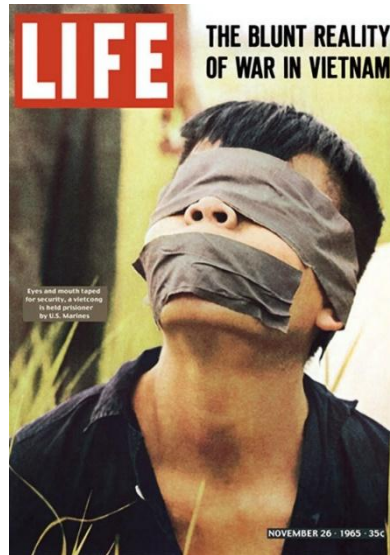

LIFE MAGAZINE

Filiasova Liubava GRO-311

Head of research: Apresyan K.G.

LIFE

John Ames Mitchell

Andrew Miller

Inside the Cone of Fire
Con Thien

Photographed and written by Bruce R. Wilson

What Do U.S. Museums Buy?

THE SUBJECT MATTER... THE PERIOD OF TIME... THE PLACE... THE PEOPLE...

The subject matter... The period of time... The place... The people... This is a detailed article discussing museum acquisitions and the historical context of the photograph.

It's Not Lonely
It's Adventur

10 Simply Magazine

11 Simply Magazine

This is a double-page spread from a magazine. The left page features a quote and the number 10. The right page features a photograph of a woman with red hair walking away from the camera on a path, and the number 11. The title 'It's Not Lonely It's Adventur' is prominently displayed across the top of the right page.

LIFE

THE REMARKABLE GEORGE EASTMAN
HIS STORY AS REVEALED IN HIS PRIVATE PAPERS
PHOTOGRAPHY'S EARLIEST DAYS

GRACE KELLY
HOLLYWOOD'S BRIGHTEST
AND BUSIEST NEW STAR

20 CENTS

2NeatMagazines.com

APRIL 26, 1954

This is a magazine cover for LIFE magazine. It features a large black and white profile photograph of Grace Kelly. The title 'LIFE' is in a red box at the top left. Below it, the text reads 'THE REMARKABLE GEORGE EASTMAN HIS STORY AS REVEALED IN HIS PRIVATE PAPERS PHOTOGRAPHY'S EARLIEST DAYS'. At the bottom, it says 'GRACE KELLY HOLLYWOOD'S BRIGHTEST AND BUSIEST NEW STAR'. The price '20 CENTS' is in a red box, and the website '2NeatMagazines.com' and date 'APRIL 26, 1954' are at the very bottom.