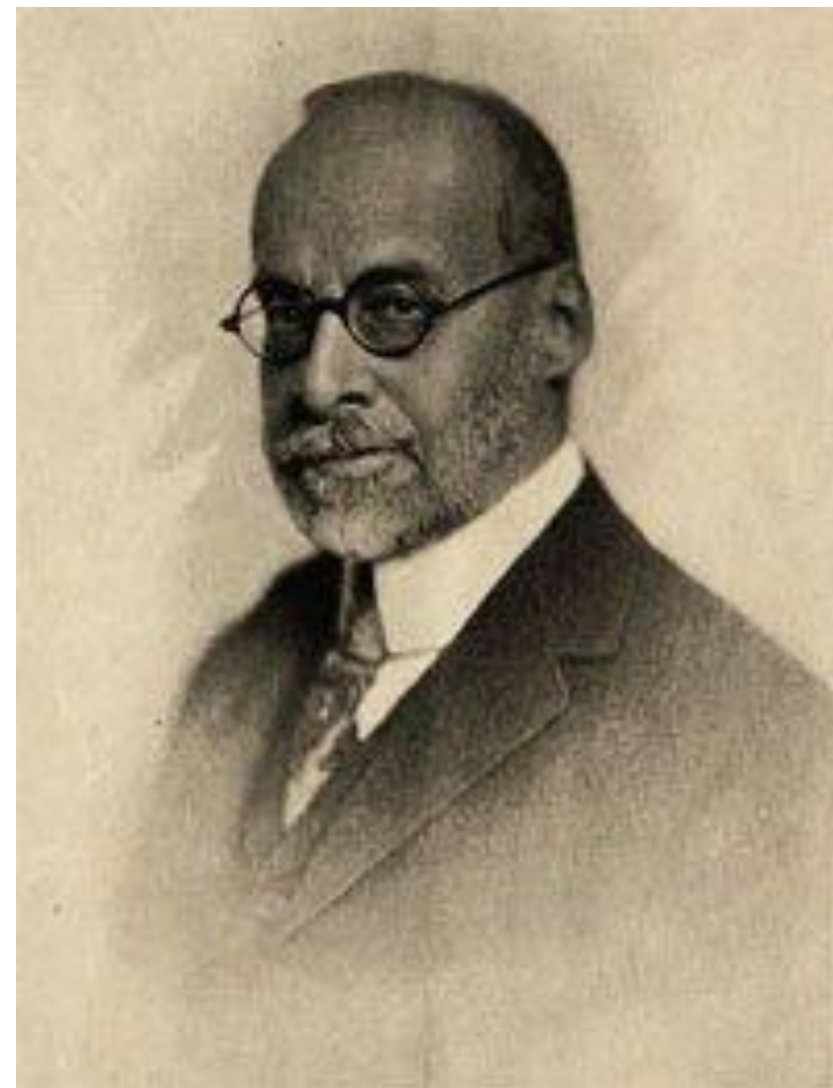

LIFE MAGAZINE

Filiasova Liubava GRO-311

Head of research: Apresyan K.G.

LIFE

John Ames Mitchell

Andrew Miller

Inside the Cone of Fire
Con Thien

Photographed and written by Bruce R. Wilson

It's Not Lonely
It's Adventur

10 Simply Magazine

11 Simply Magazine

This is a double-page spread from a magazine. The left page features a quote and the number 10. The right page features a photograph of a woman with red hair walking away from the camera on a path, and the number 11. The title 'It's Not Lonely It's Adventur' is prominently displayed across the top of the right page.

LIFE

THE REMARKABLE GEORGE EASTMAN
HIS STORY AS REVEALED IN HIS PRIVATE PAPERS
PHOTOGRAPHY'S EARLIEST DAYS

GRACE KELLY
HOLLYWOOD'S BRIGHTEST
AND BUSIEST NEW STAR

20 CENTS

2NeatMagazines.com

APRIL 26, 1954

This is a magazine cover for LIFE magazine. It features a large black and white profile photograph of Grace Kelly. The title 'LIFE' is in a red box at the top left. Below it, the text reads 'THE REMARKABLE GEORGE EASTMAN HIS STORY AS REVEALED IN HIS PRIVATE PAPERS PHOTOGRAPHY'S EARLIEST DAYS'. At the bottom, it says 'GRACE KELLY HOLLYWOOD'S BRIGHTEST AND BUSIEST NEW STAR'. The price '20 CENTS' is in a red box, and the website '2NeatMagazines.com' and date 'APRIL 26, 1954' are at the very bottom.