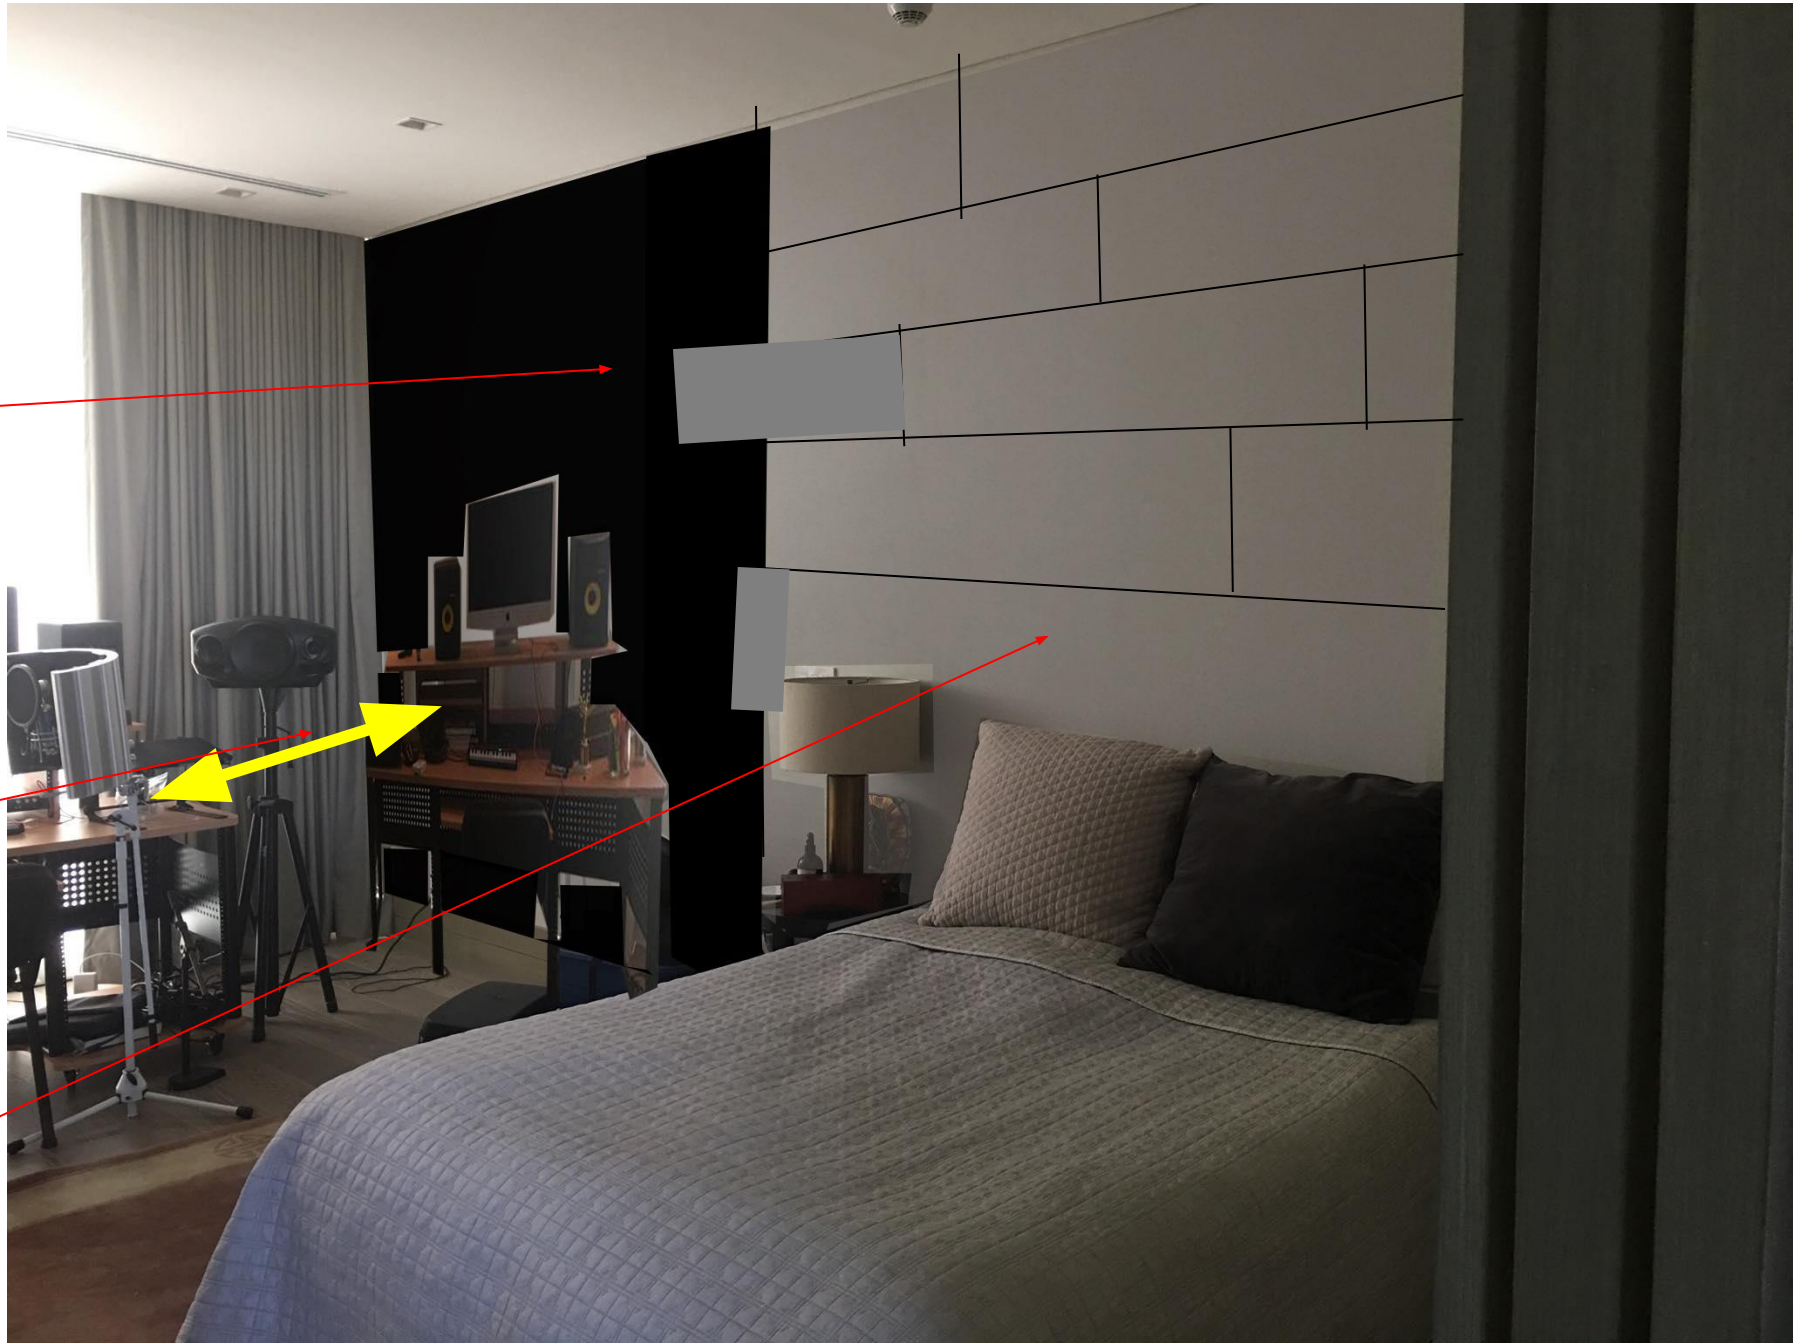

Recording studio and Bedroom interior design

Interior design concept. Sound graphic

23 year old Bedroom and studio

We will manufacture this same bed board with gray suede fabric

Black suede fabric

Move sound recording table to wall, and add more shelves same color of table in wall all the way to ceiling

Gray suede fabric rectangles (wide) 5 horizontal rows

Move sound recording table to wall, and add more shelves same color of table in wall all the way to ceiling

Black suede fabric wall

Gray suede fabric solid. No rectangles.