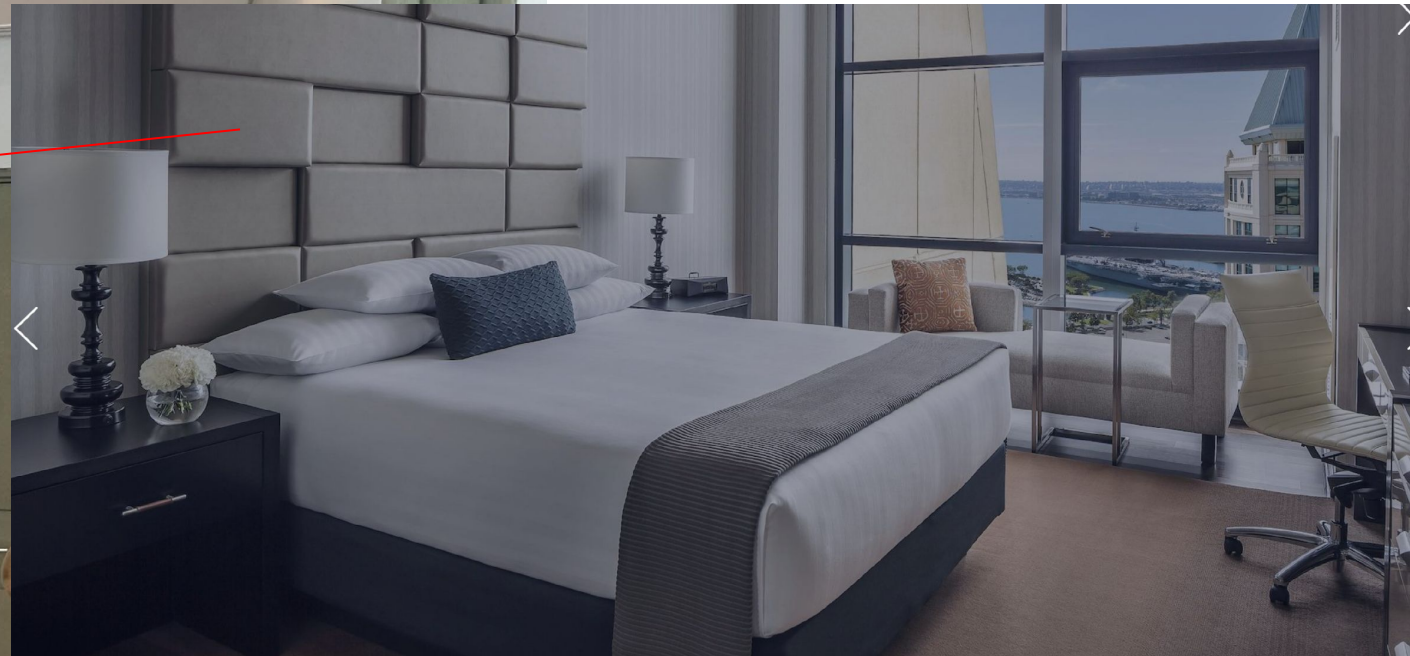

Recording studio and Bedroom interior design

Interior design concept. Sound graphic

23 year old Bedroom and studio

We will manufacture this same bed board with gray suede fabric

Black suede fabric

Move sound recording table to wall, and add more shelves same color of table in wall all the way to ceiling

Gray suede fabric rectangles (wide) 5 horizontal rows

Move sound recording table to wall, and add more shelves same color of table in wall all the way to ceiling

Black suede fabric wall

Gray suede fabric solid. No rectangles.