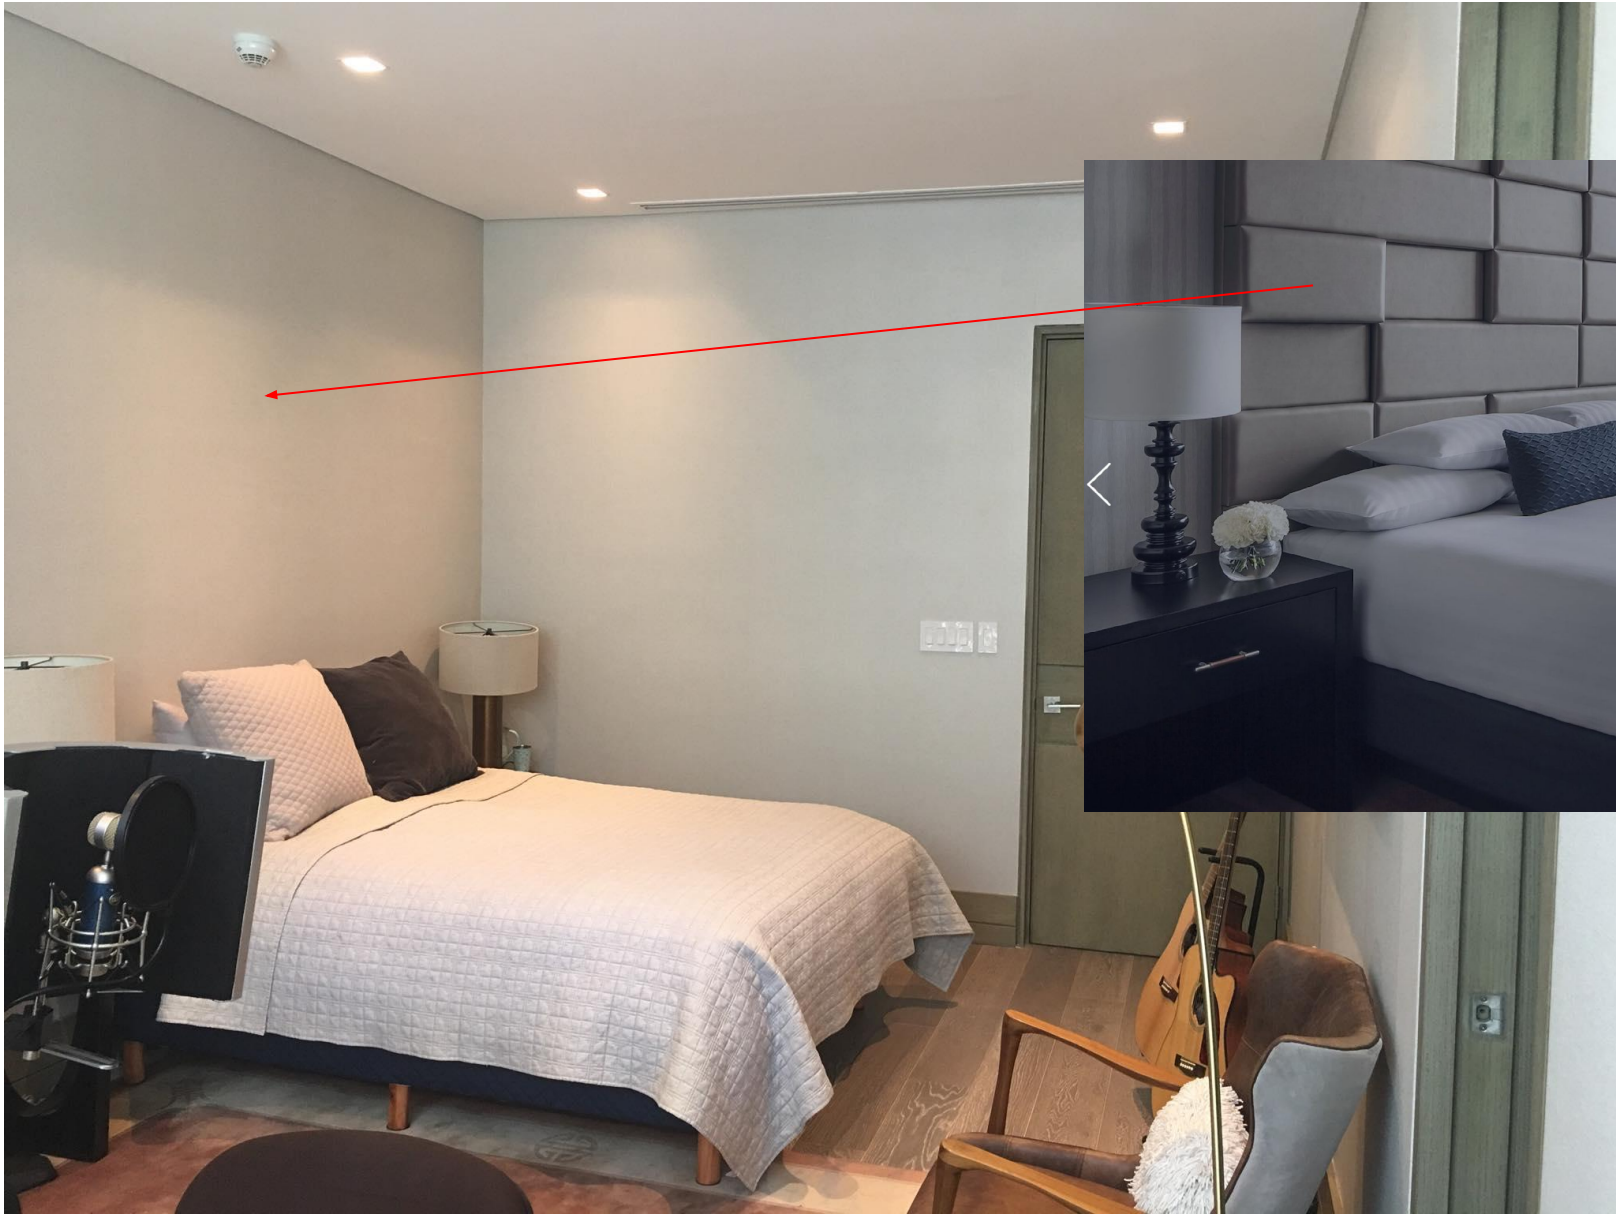

Recording studio and Bedroom interior design

Interior design concept. Sound graphic

23 year old Bedroom and studio

We will manufacture this same bed board with gray suede fabric

Black suede fabric

Move sound recording table to wall, and add more shelves same color of table in wall all the way to ceiling

Gray suede fabric rectangles (wide) 5 horizontal rows

Move sound recording table to wall, and add more shelves same color of table in wall all the way to ceiling

Black suede fabric wall

Gray suede fabric solid. No rectangles.