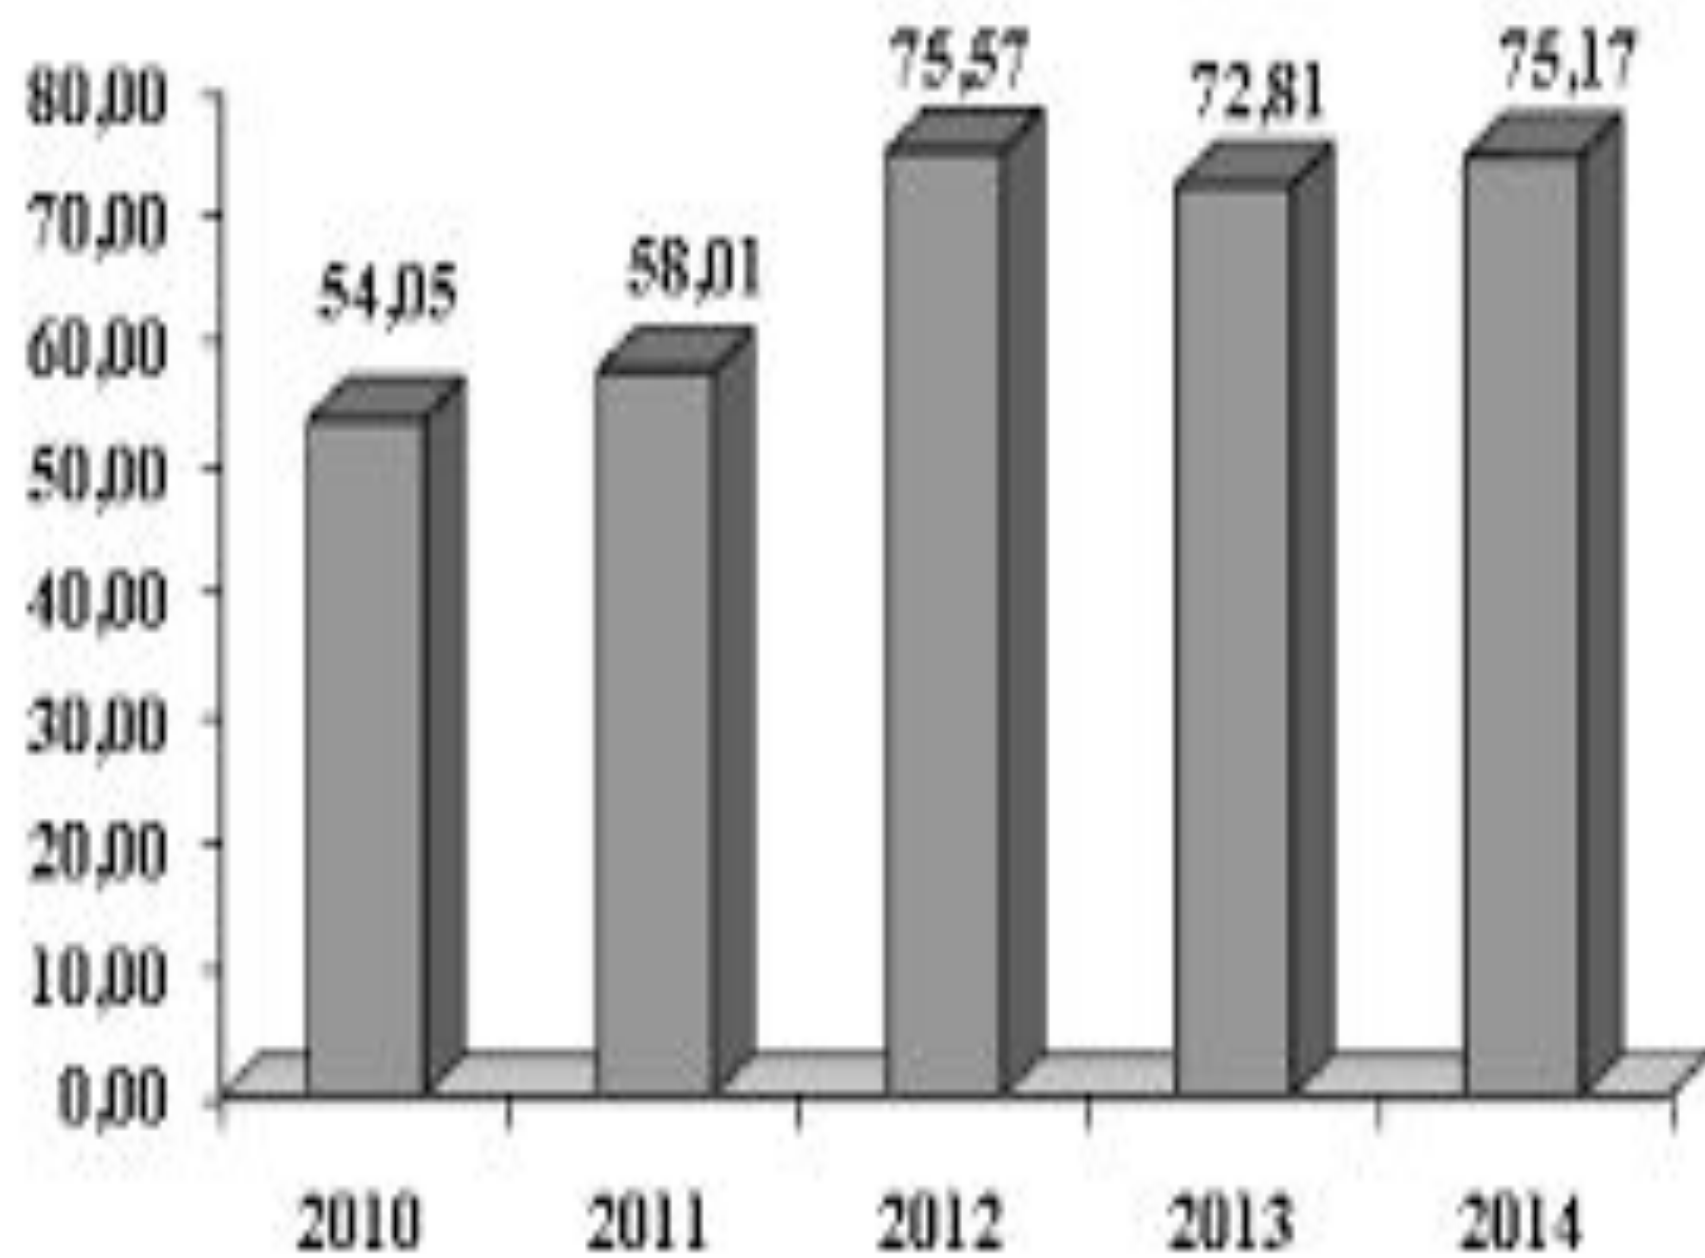

АДИЛОВ.

М

Innovation

A green road sign with the word "Innovation" written in white, set against a blue sky with white clouds. The sign is tilted and supported by two wooden posts.

Внешняя среда

Обратная связь