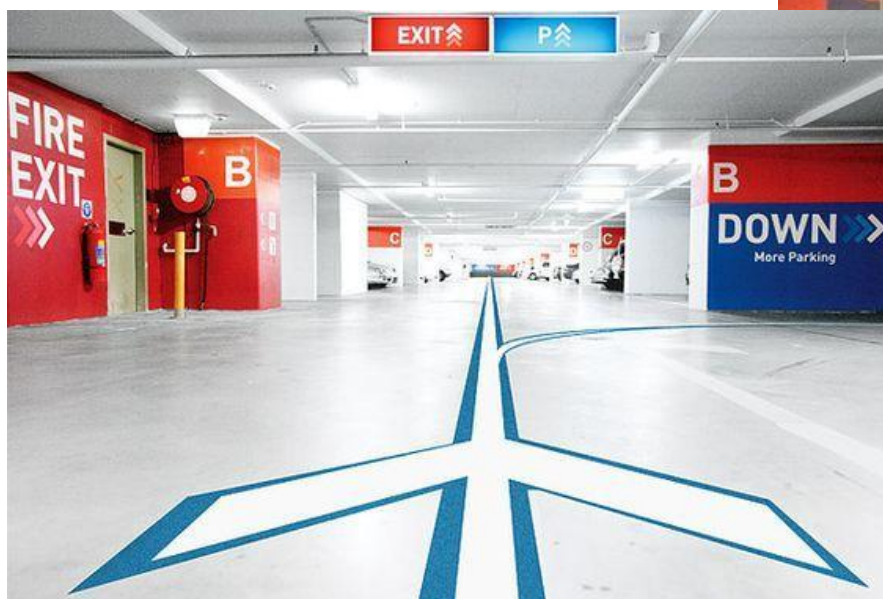

Крупное производство

Мы готовы производить до 5000 тонн спирально-витых металлических гофрированных труб в год.