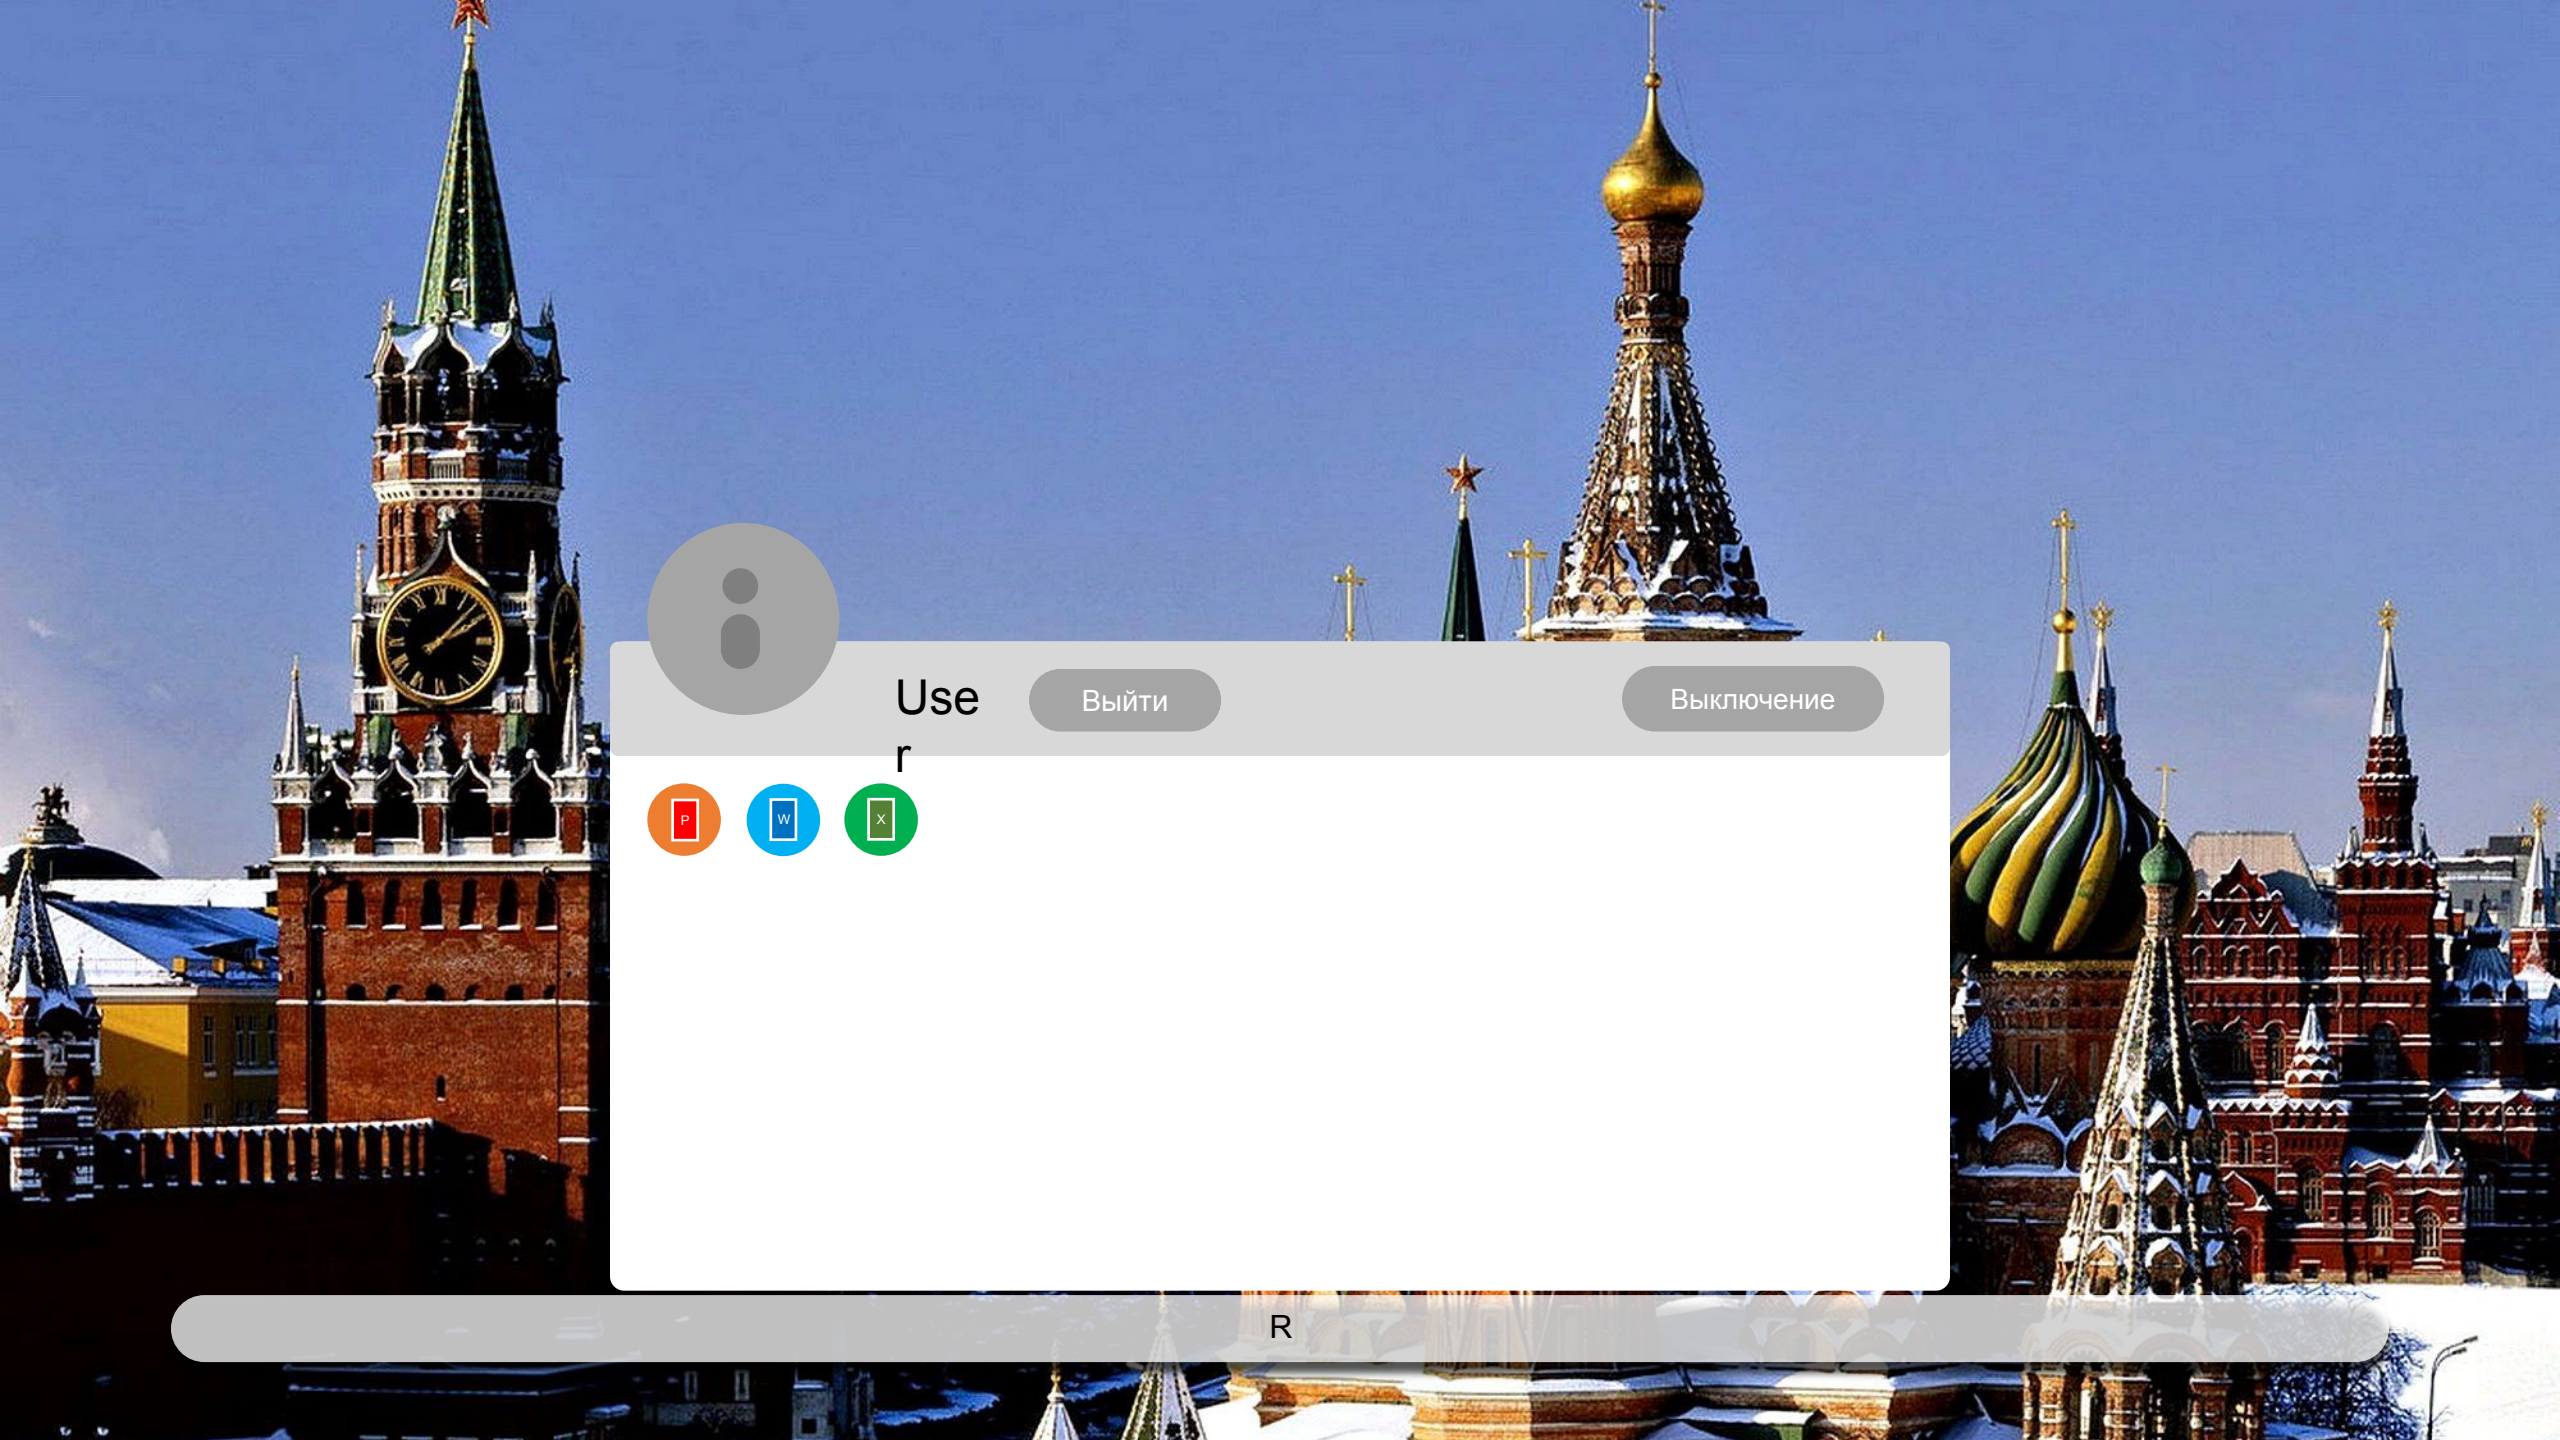

Use

Выйти

Выключение

r

R