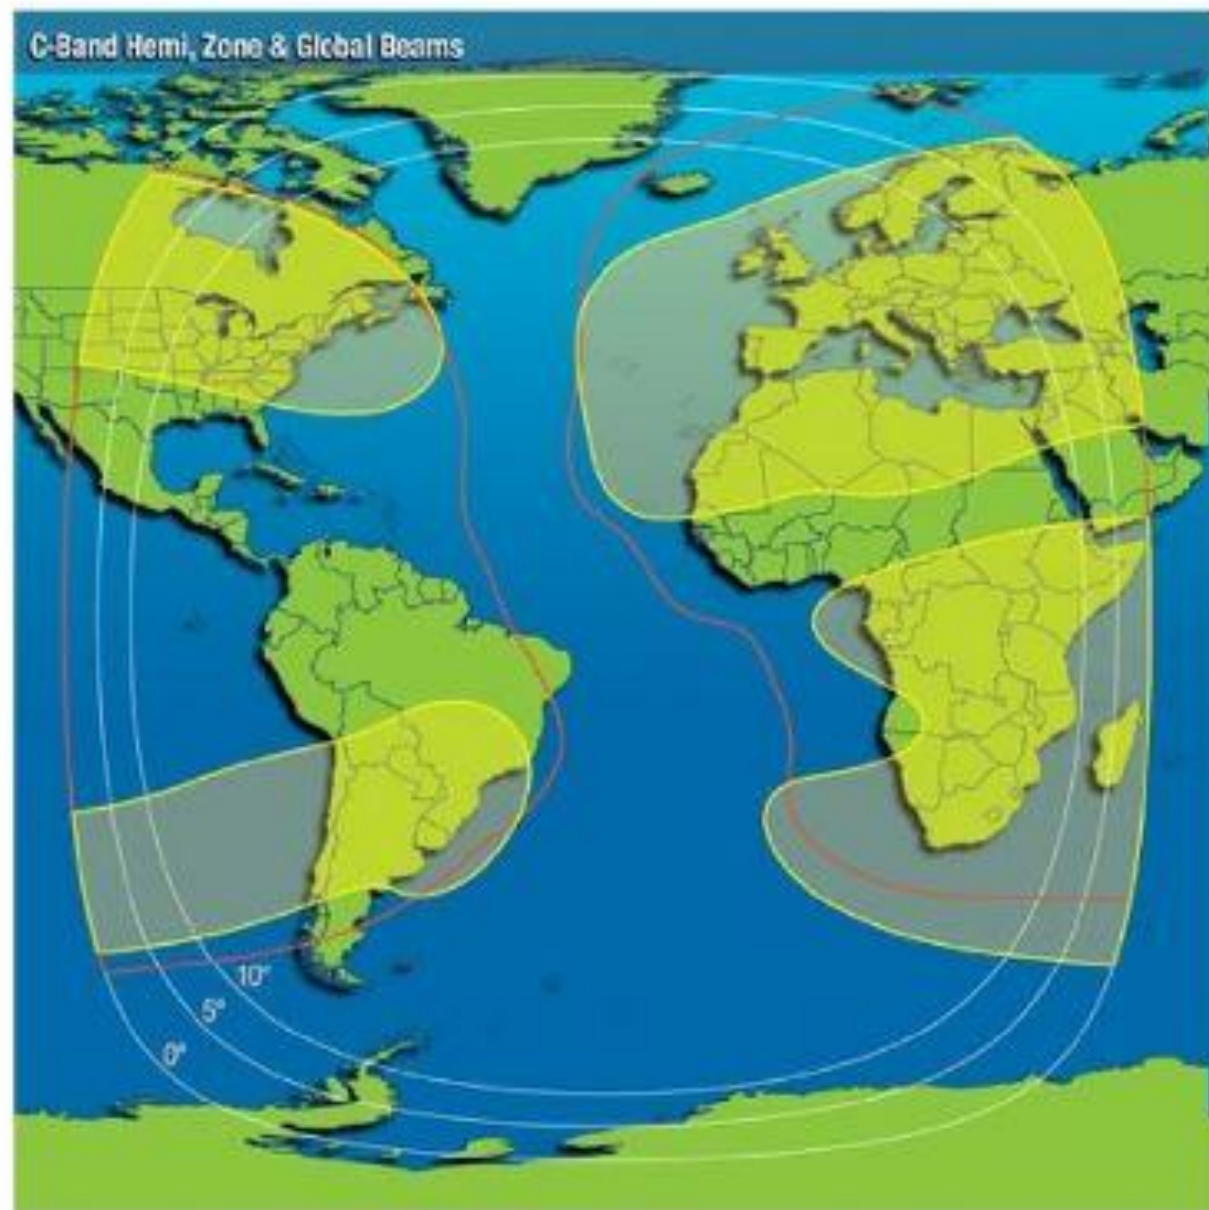

Intelsat 801 (29,5° з.д.)