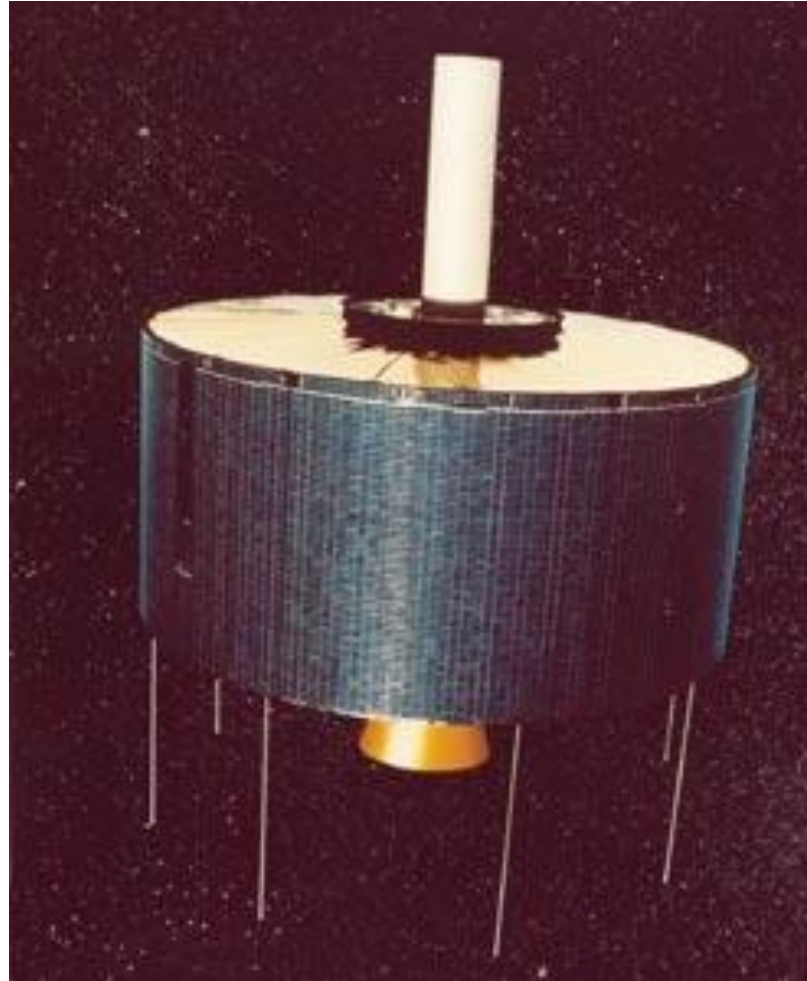

A detailed illustration of an IntelSat satellite in space. The satellite features a central body with various instruments and antennas, and two large, rectangular solar panel arrays extending outwards. The background is a dark blue space filled with numerous white stars. The IntelSat logo, a stylized globe with blue, green, and teal segments, is positioned to the left of the text. The word "INTELSAT" is written in a bold, white, sans-serif font with a registered trademark symbol (®) at the end.

INTELSAT[®]

Early Bird

Early Bird

Intelsat 2

Intelsat 5

Intelsat 6

Карта положения Intelsat

Intelsat 603 (11,5° В.Д.)

Intelsat 7 (68,5° В.Д.)

Intelsat 801 (29,5° з.д.)

Intelsat 904 (60° В.Д.)

Ku-Band Spot 1 Beam Peak up to 54.0 dBW

Ku-Band Spot 2 Beam Peak up to 53.8 dBW

Intelsat 906 (64° В.Д.)

Intelsat 10-02 (1° 3.Д.)

Ku-Band Spot 1 Beam Peak up to 54.2 dBW

Напа (Сан-Франциско)

Гаваи

Нуево (Калифорния)

A satellite with a central body and two sets of solar panels (one blue, one purple) is shown in space. The Earth is visible in the lower-left corner. The background is a starry space with a blue nebula. The text "Спасибо за внимание!" is in the upper right, and "The sky belongs to no one country" is in the lower right.