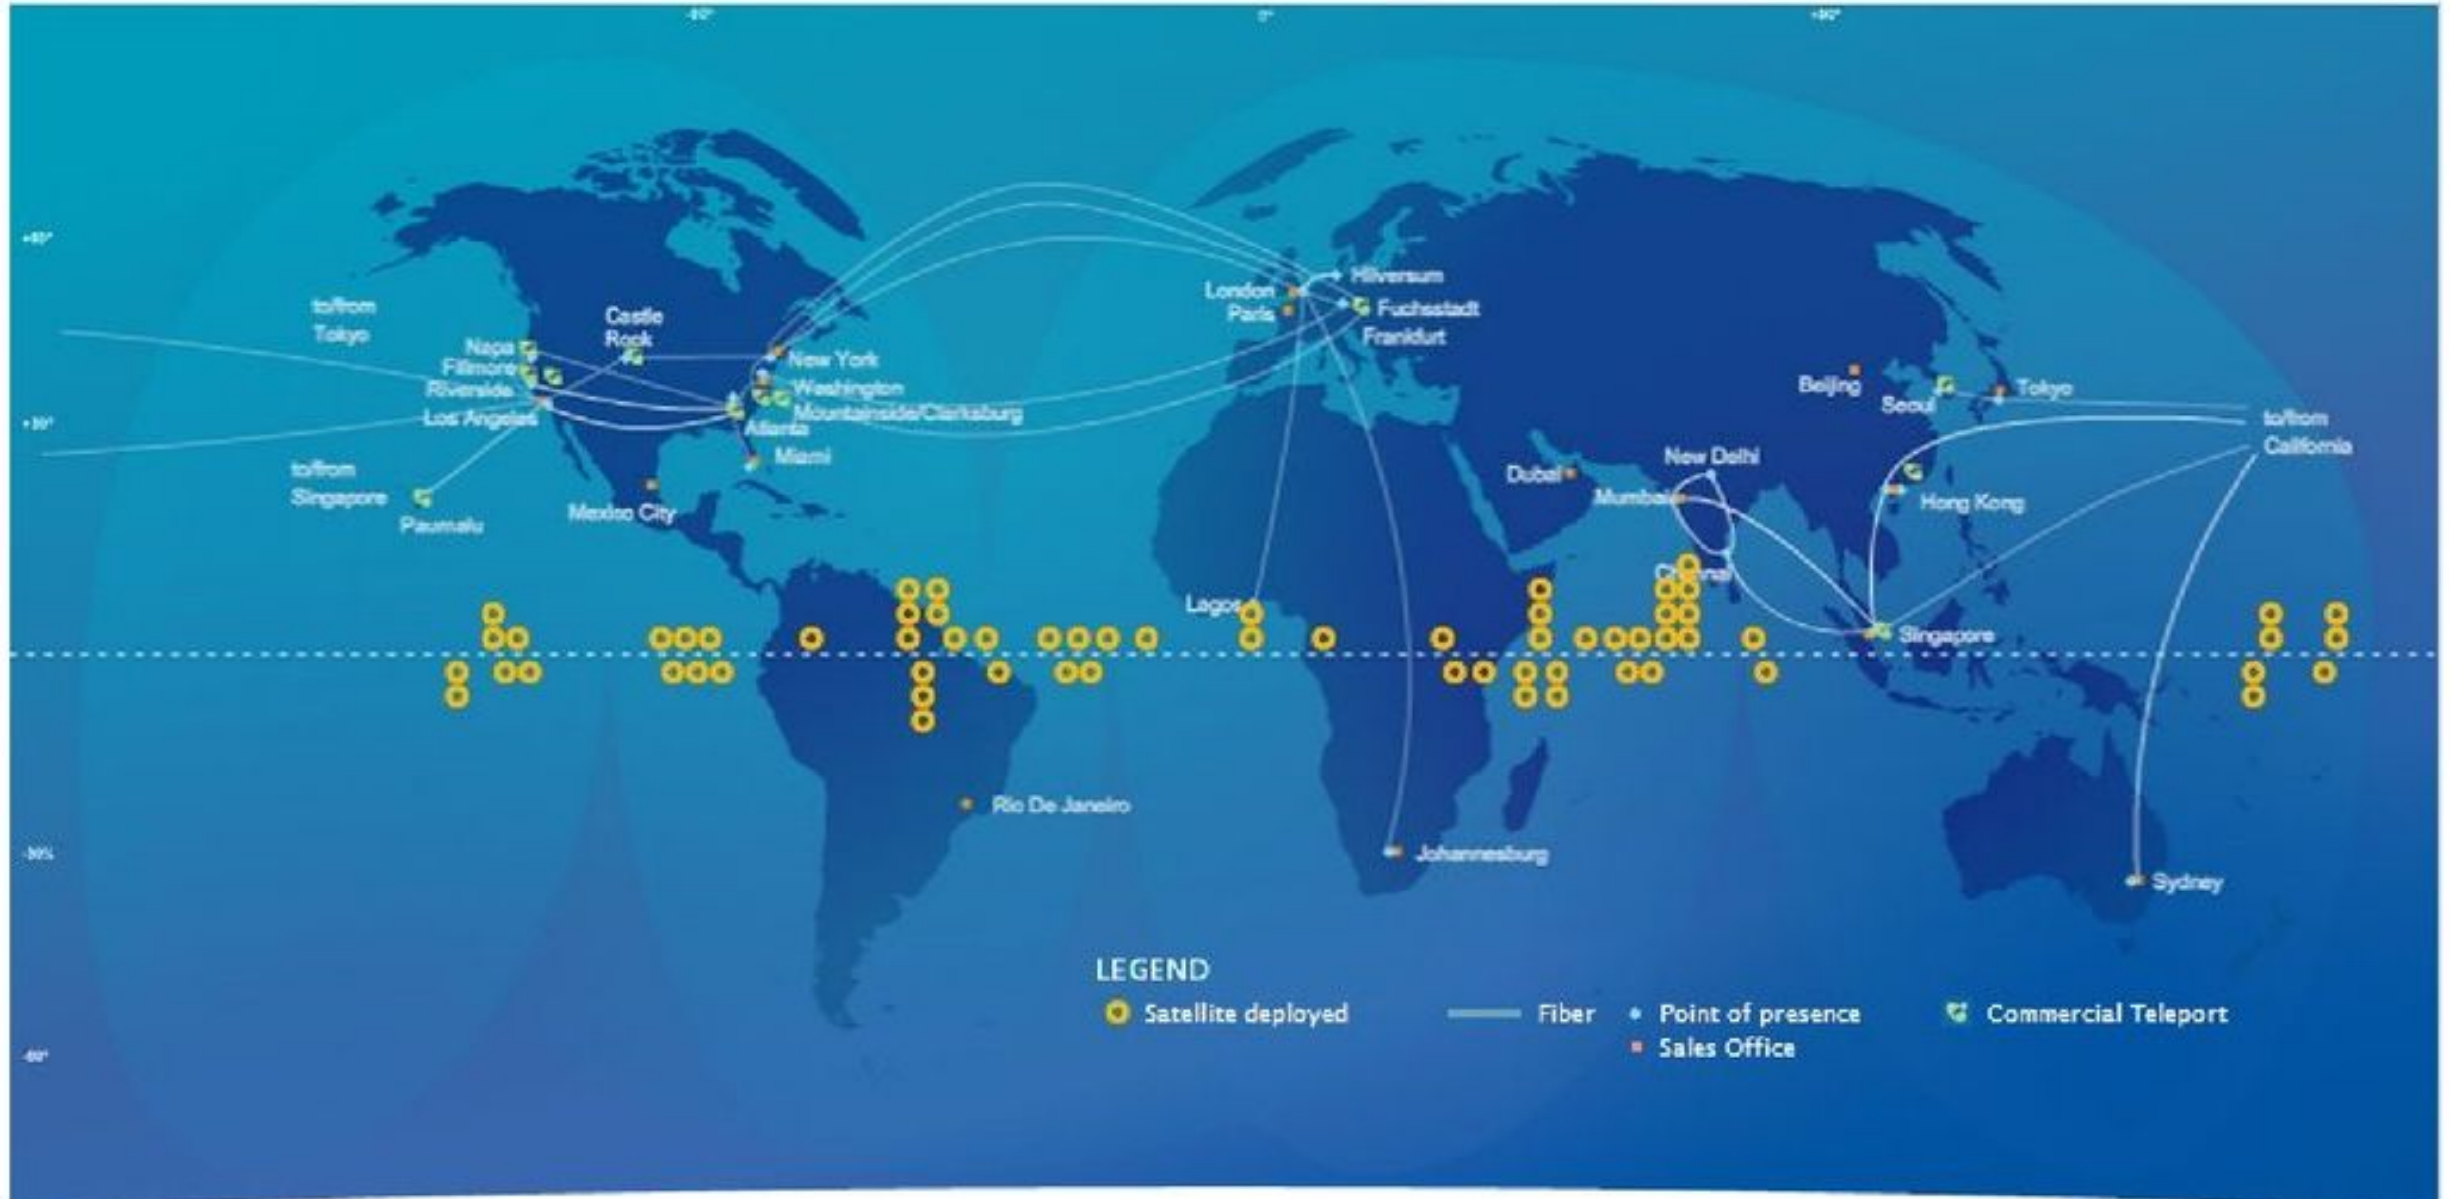

A detailed illustration of an IntelSat satellite in space. The satellite features a central body with various instruments and antennas, and two large, rectangular solar panel arrays extending outwards. The background is a dark blue space filled with numerous white stars. The IntelSat logo, a stylized globe with blue, green, and teal segments, is positioned to the left of the text. The word "INTELSAT" is written in a bold, white, sans-serif font with a registered trademark symbol (®) at the end.

INTELSAT[®]

Early Bird

Early Bird

Intelsat 2

Intelsat 5

Intelsat 6

Карта положения Intelsat

Intelsat 603 (11,5° В.Д.)

Ku-Band Spot 3/3X Beam Peak up to 55.4 dBW

Intelsat 17 (66° В.Д.)

Телепорты InTelSat

Атланта

Кастл Рок (Колорадо)

Филмор (Лос-Анжелес)

Фуштадт (Германия)

Маунтсайд (Вашингтон)

Напа (Сан-Франциско)

Гаваи

Нуево (Калифорния)

A satellite with a central body and two sets of solar panels (one blue, one purple) is shown in space. The Earth is visible in the lower-left corner. The background is a starry space with a blue nebula. The text "Спасибо за внимание!" is in the upper right, and "The sky belongs to no one country" is in the lower right.