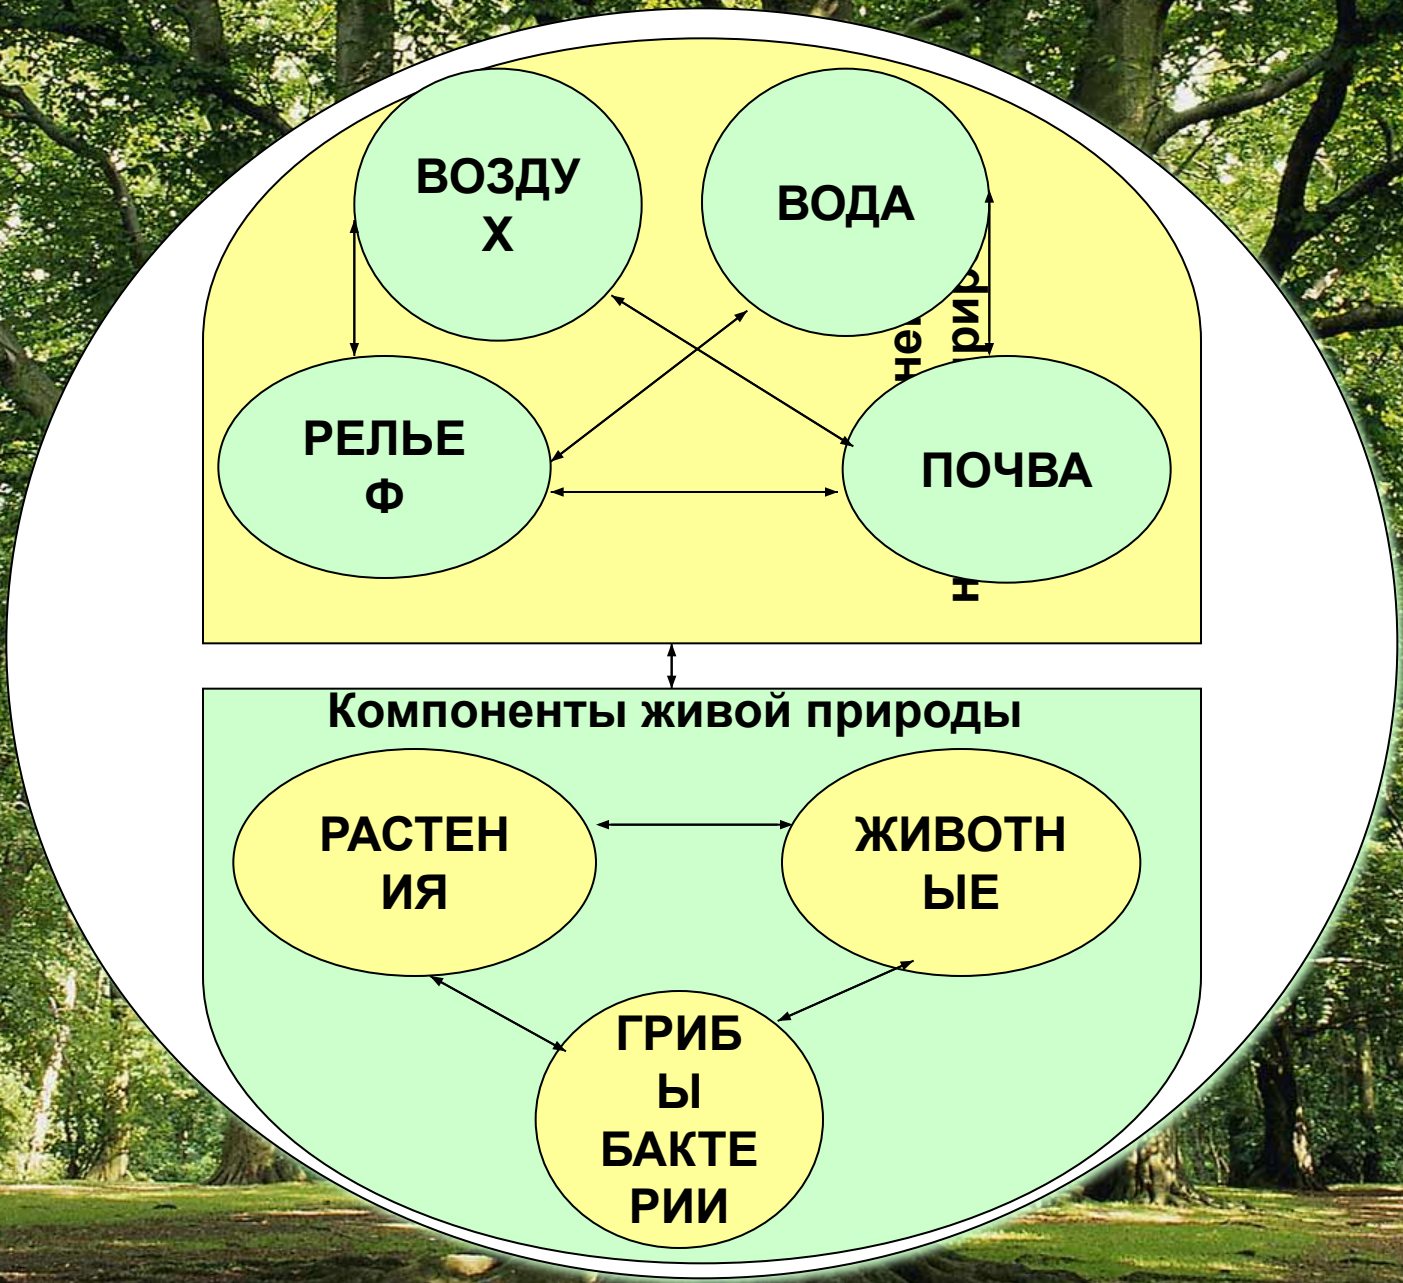

Корневая система

A scenic landscape featuring a river winding through a lush green valley. The sky is filled with warm, golden light, suggesting a sunset or sunrise. The text is overlaid on the image in a bold, white font with a slight shadow effect.

**Экосистема – это очень
сложно устроенный
«дом» живых организмов;
она, как и всякая другая
система, состоит из
элементов, между
которыми существуют
многочисленные связи.**

A photograph of a dense forest with large, mature trees. The ground is covered in green grass and fallen leaves. Sunlight filters through the canopy, creating dappled light on the forest floor. The text is overlaid in the center of the image.

**Взаимосвязь
между живыми
компонентами
экосистемы.**

ЭКОСИСТЕМА

A large, mature tree with a thick trunk and dense green foliage is the central focus of the image. Sunlight filters through the leaves, creating a dappled light effect on the ground. The background shows a forest of similar trees.

A scenic view of a forest stream with large rocks and moss. The water is clear and greenish, reflecting the surrounding forest. The rocks are dark and covered in moss, creating a natural, rugged landscape. The background is a dense forest of tall trees.