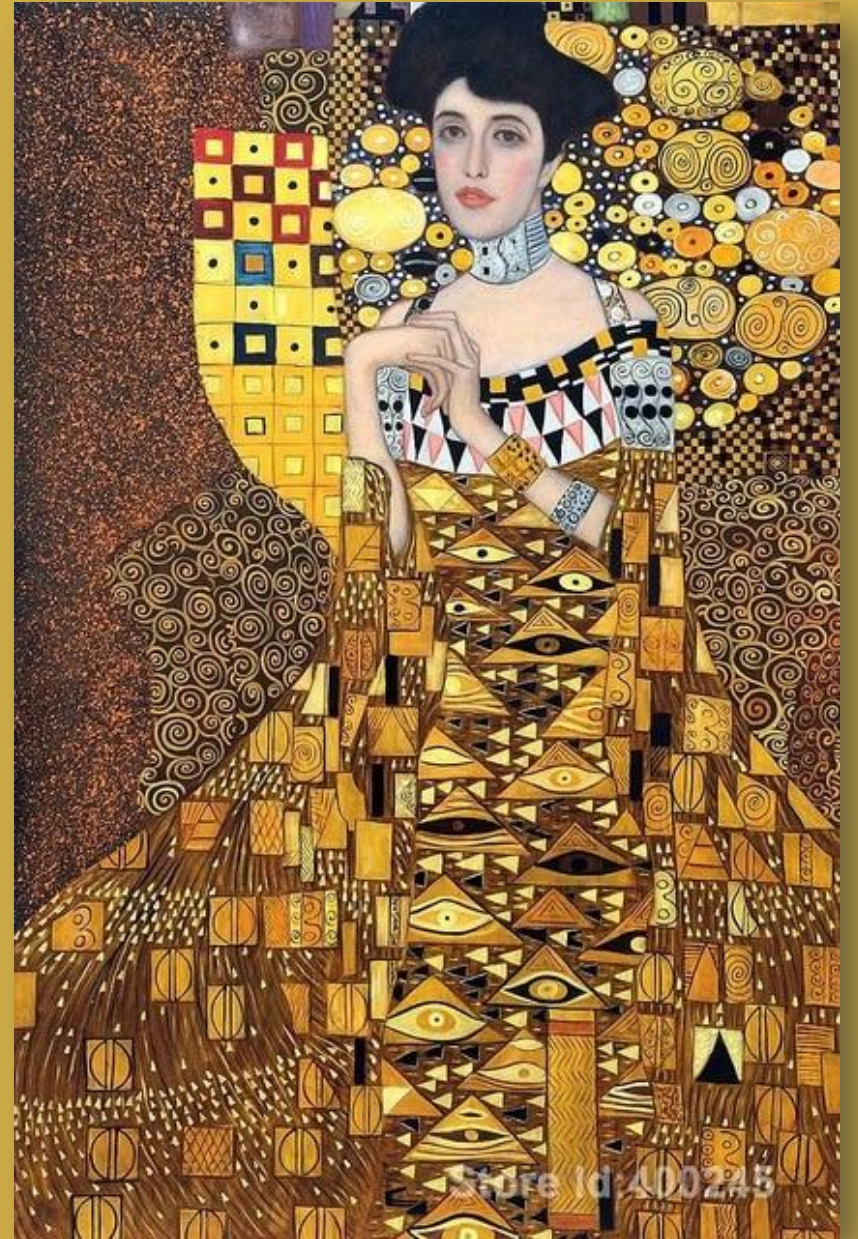

Art Nouveau

Busargina Anastasia

Painting/ Graphics Art Nouveau

Image ID: 400245

Interior Art Nouveau

Modern architecture

Interior items

A decorative frame with a gold background and blue swirls. The frame consists of two concentric black lines forming a rounded rectangle. The space between the lines is filled with intricate, light blue, swirling patterns that resemble stylized floral or scrollwork designs. The overall aesthetic is elegant and classic.