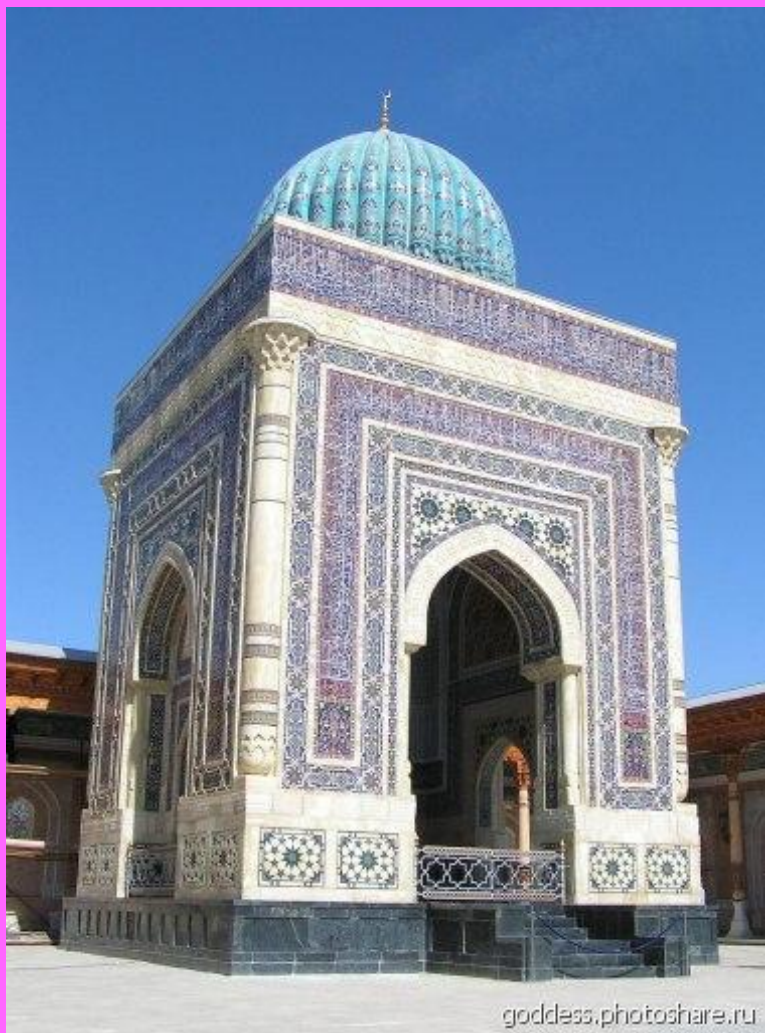

Мечеть Омара

An aerial photograph of the Temple Mount in Jerusalem, showing the Dome of the Rock and the Al-Aksa Mosque. The Dome of the Rock is a large, circular building with a prominent golden dome. The Al-Aksa Mosque is a large, rectangular building with a smaller dome. The surrounding area is densely packed with buildings and streets. Two red lines point from text labels to the respective buildings.

Мечеть шейха Заида в Абу-Даби Объединенные Арабские Эмираты

© 2008 Hairol Mokti

Мавзолей

Мавзолей Ал – Бухари
Самарканд

Мавзолей саманидов. Бухара

Тадж-Махал. Индия

Мумтаз-Махал

Шах-Джахан