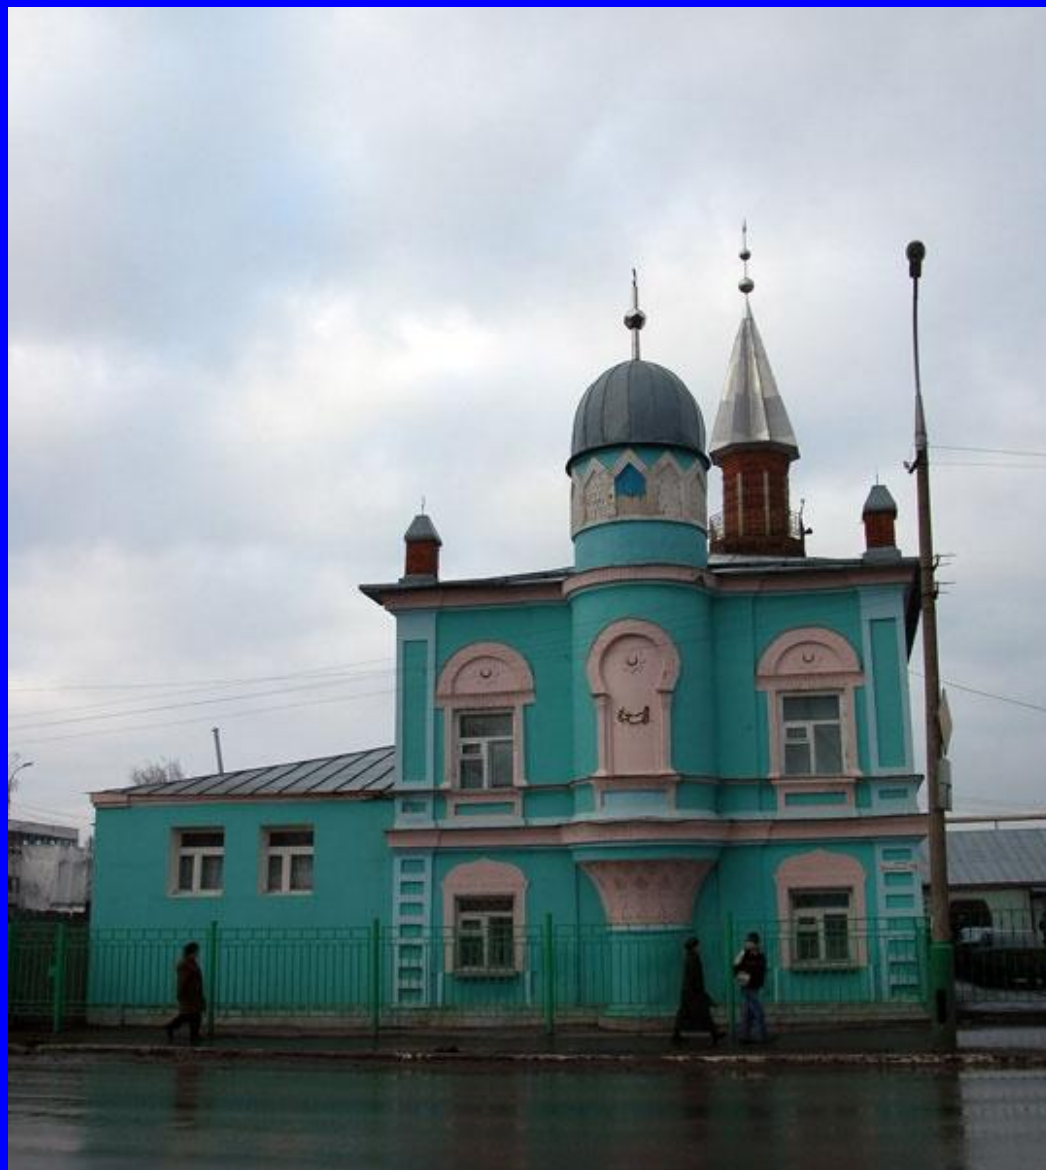

Джума-мечеть. Хива

Мечеть г. Пенза