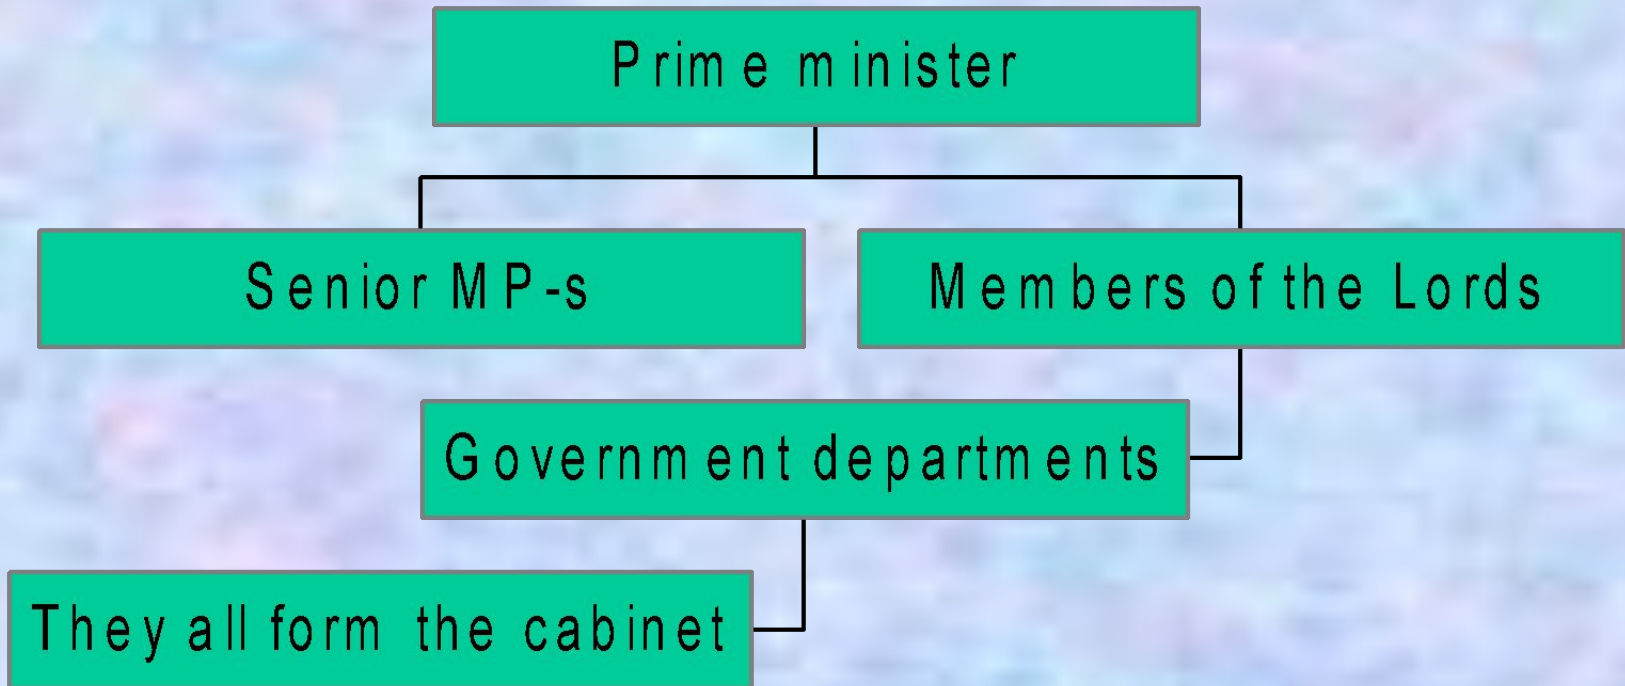

Government