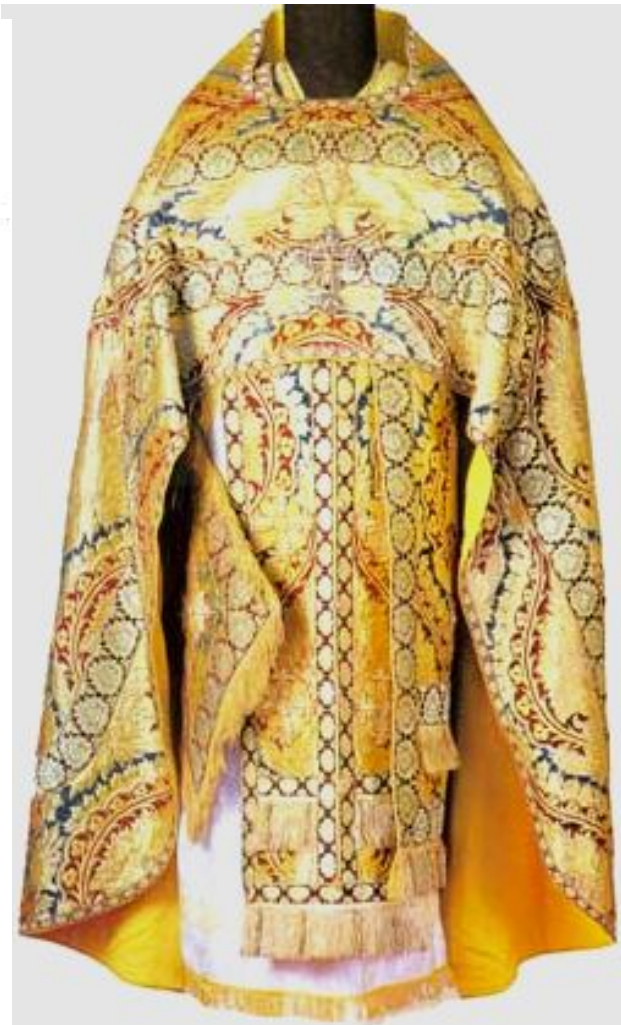

одежда архиерея для богослужения

фелонь