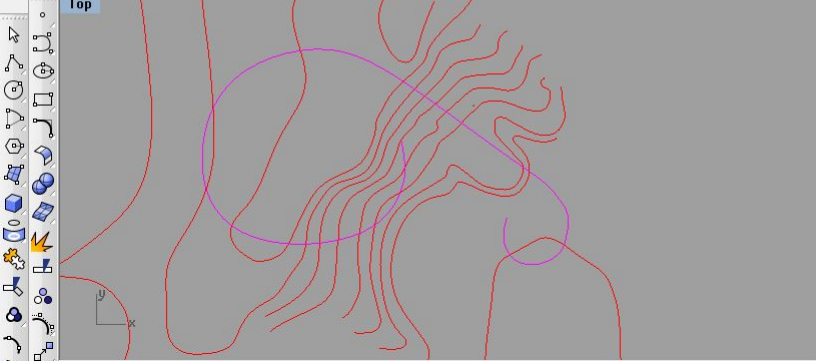

ИНТЕРФЕЙС RHINOCEROS И GRASSHOPPER

Properties Viewport

Title	Top
Width	761
Height	364
Projection	Parallel

Camera

Lens Len...	50.0
X Location	-39905.667
Y Location	-88859.735
Z Location	563830.219
Location	Place...

Target

X Target	-39905.667
Y Target	-88859.735
Z Target	18.261
Location	Place...

Wallpaper

Filename	(none)
Show	<input checked="" type="checkbox"/>
Gray	<input checked="" type="checkbox"/>

Layers - All Layers