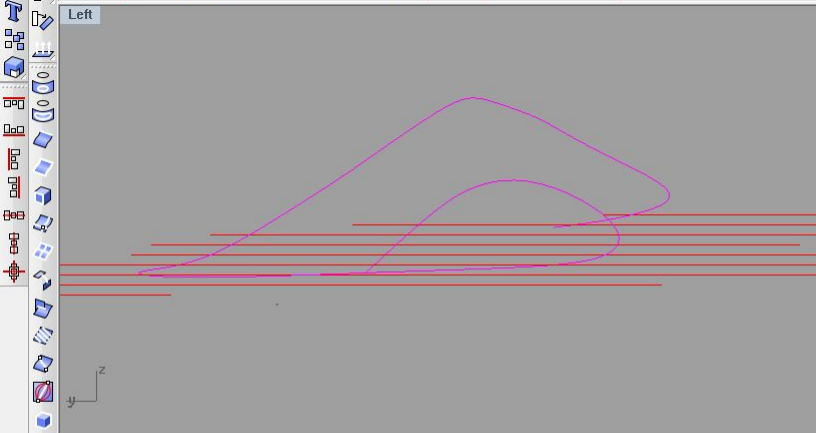

ИНТЕРФЕЙС RHINOCEROS И GRASSHOPPER

Properties Viewport

Title	Top
Width	761
Height	364
Projection	Parallel

Camera

Lens Len...	50.0
X Location	-39905.667
Y Location	-88859.735
Z Location	563830.219
Location	Place...

Target

X Target	-39905.667
Y Target	-88859.735
Z Target	18.261
Location	Place...

Wallpaper

Filename	(none)
Show	<input checked="" type="checkbox"/>
Gray	<input checked="" type="checkbox"/>

Layers - All Layers