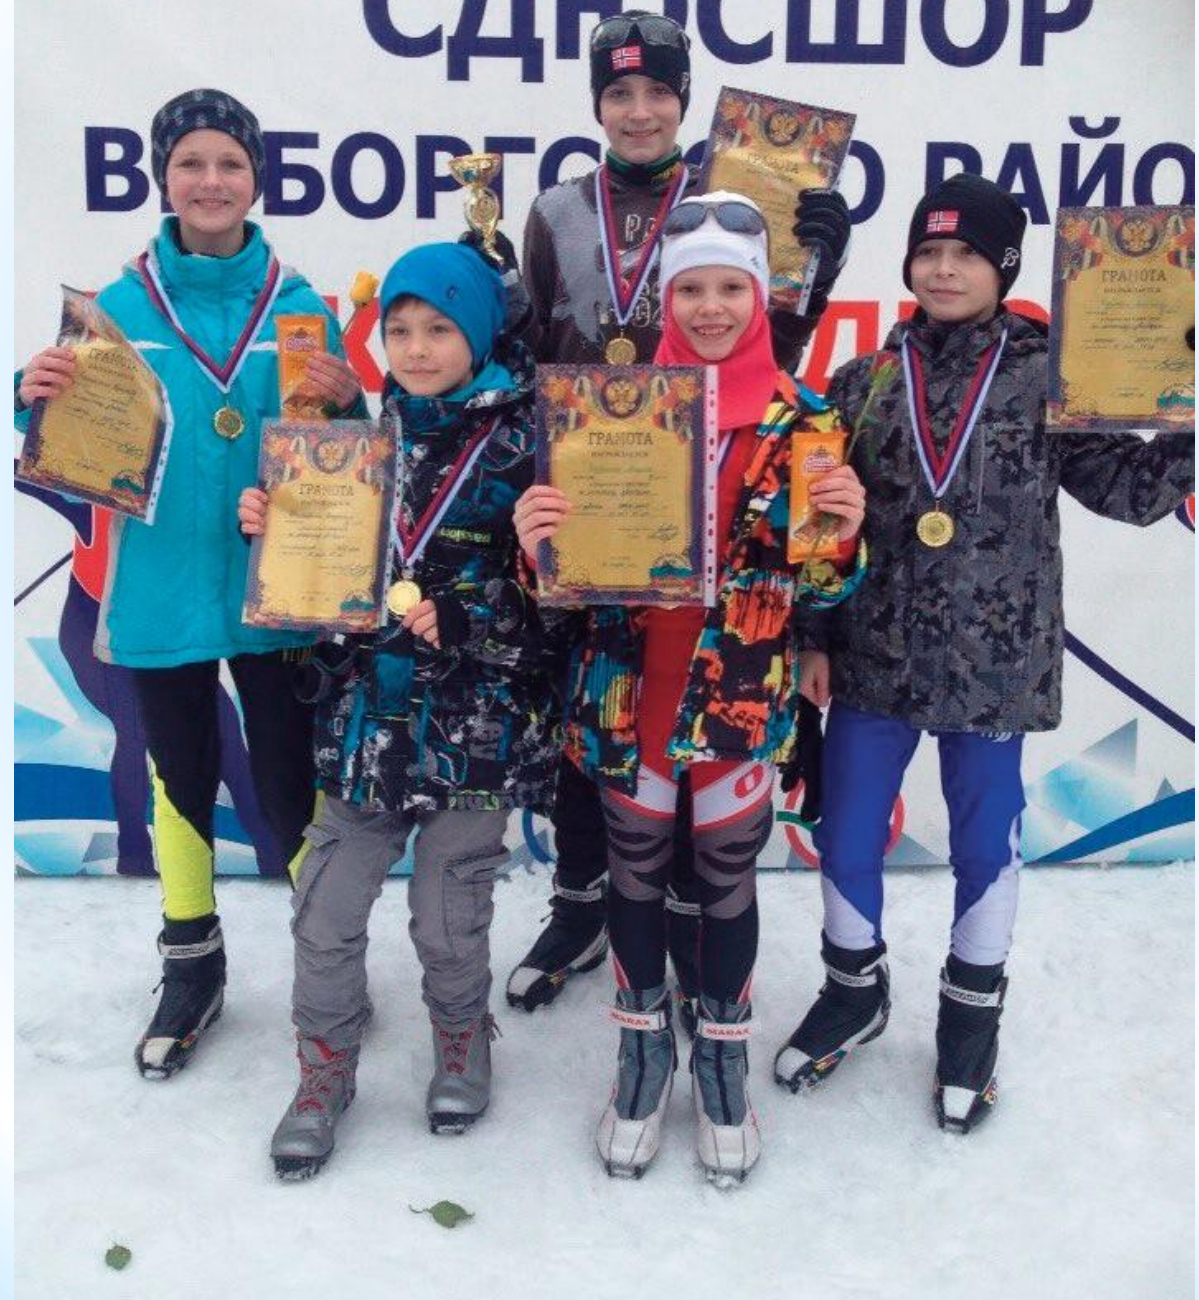

CAWUA and MAWUA

P R E S E N T

A circular photograph showing a collection of trophies and medals on a white display shelf. The trophies are primarily gold and silver, with some featuring blue and red accents. They are arranged in a row on the top shelf. Below them, two more shelves are filled with numerous medals, mostly gold and silver, with some bronze. The medals have various designs, including portraits and symbols. The background is a light-colored wall with a floral pattern. The entire image is set against a blue gradient background.

ЛЫЖНОЕ ДВОЕБОРЬЕ

ОТКРЫТОЕ ПЕРВЕНСТВО

СДЮСШОР

В ЛЫЖНОМ СПОРТЕ РАЙОНА

ДИПЛОМ
за II место
Арт. 11111111

ДИПЛОМ
за I место
Арт. 11111111

ДИПЛОМ
за III место
Арт. 11111111

2