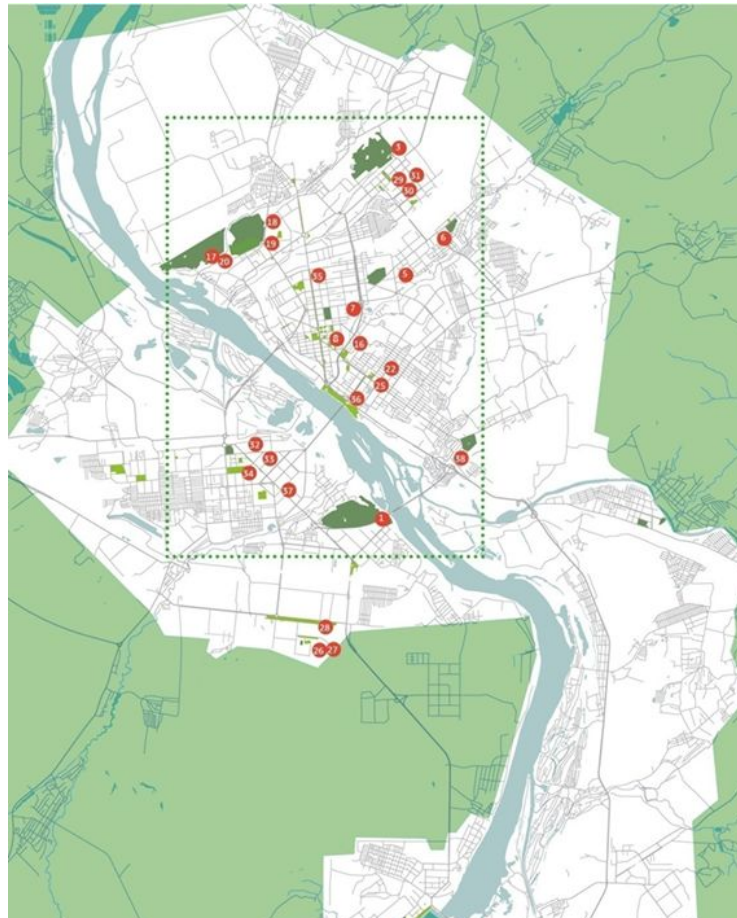

Исследование озелененных общественных пространств города Новосибирска: с 2015 по 2016 год.