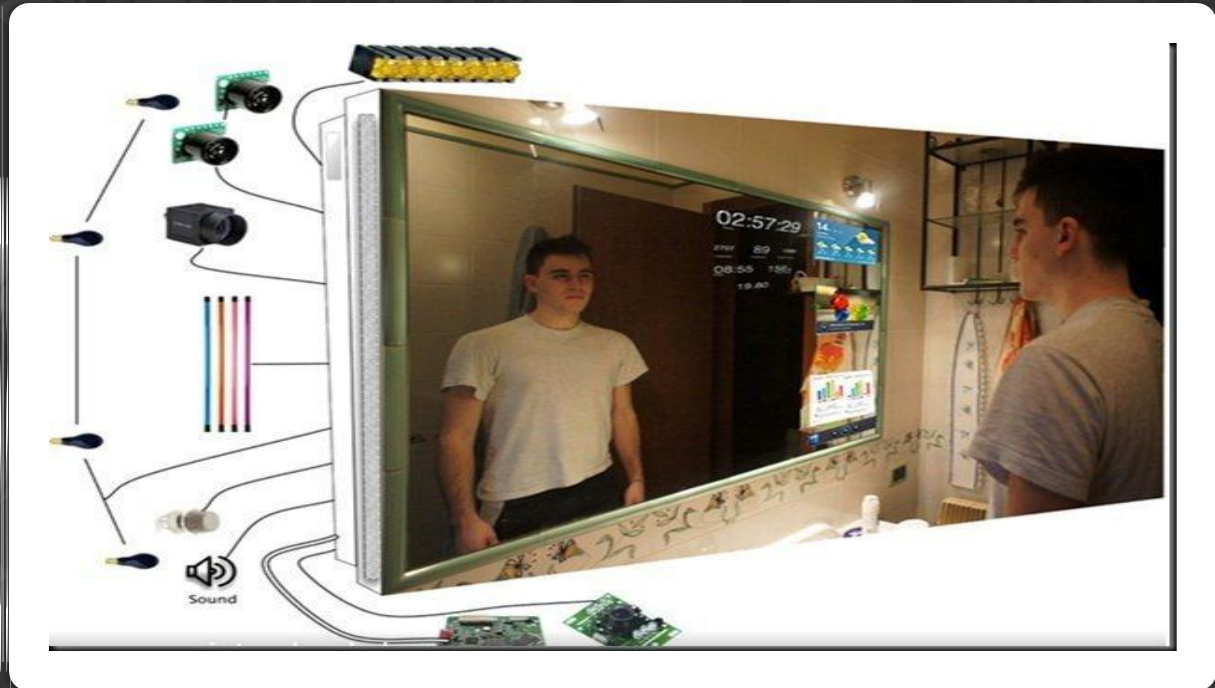

ICT NEWS

Gadgets

Smart suitcase CX-1

Smart suitcase CX-1 will never be lost at the airport! He follows the owner at a speed of about 10 km / h, following the instructions of the internal card in which he puts the face of the owner.

Smart mirror Haier

Talking on the finger

E-companion

Robomart

Sony Aibo First Litter Edition

Cubii Pro Under Desk Elliptical

Urmo Foldable Urban Electric Vehicle

Thank you for your attention