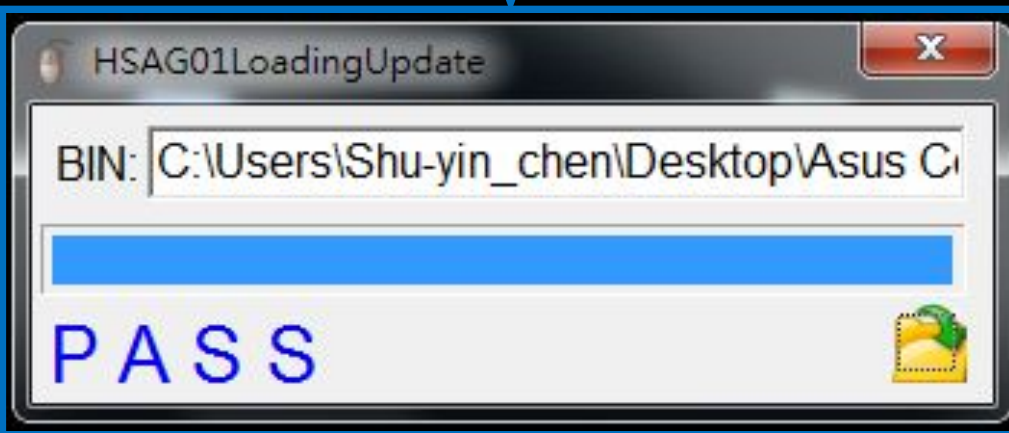

Step 4. When pops out "PASS", FW update success!