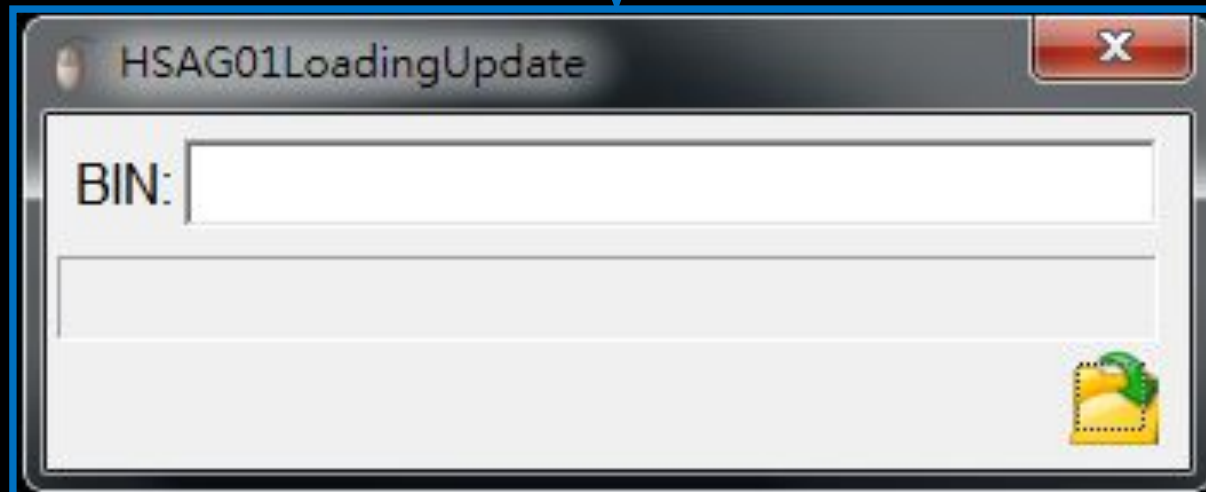

FW update steps

Step 1. Open file