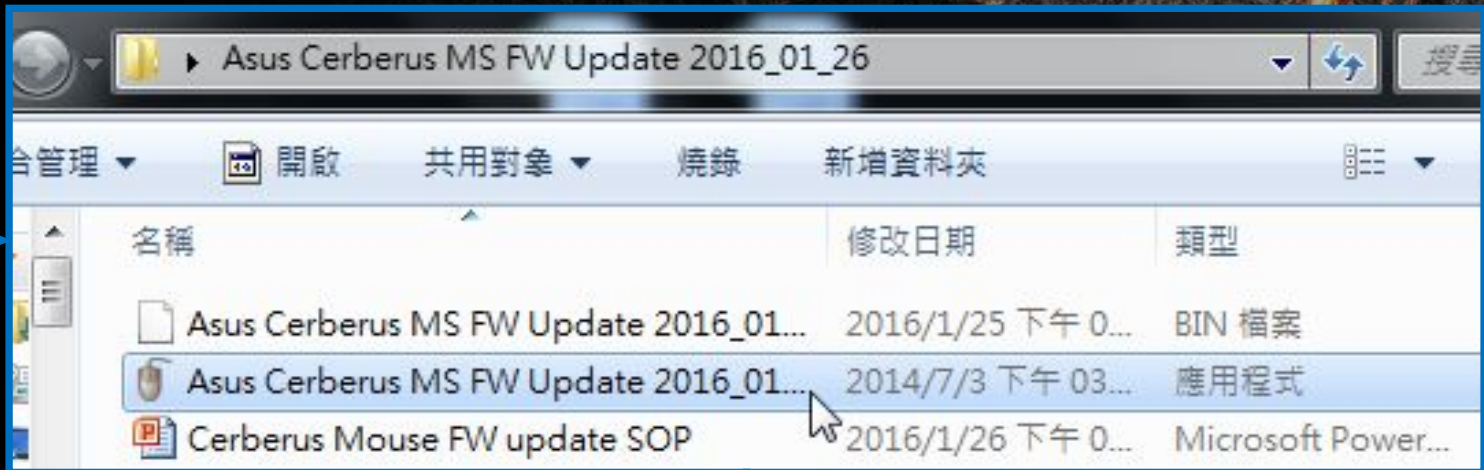

FW update steps

Step 1. Open file