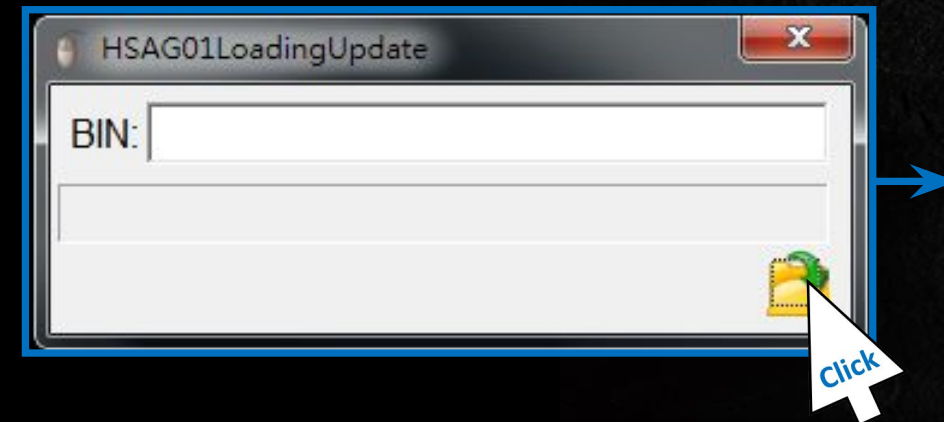

FW update steps

Step 2. Select file