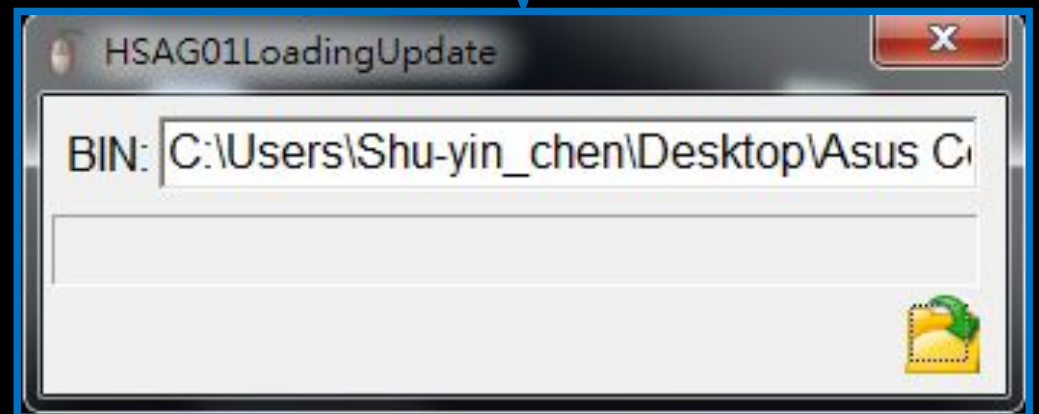

FW update steps

Step 2. Select file