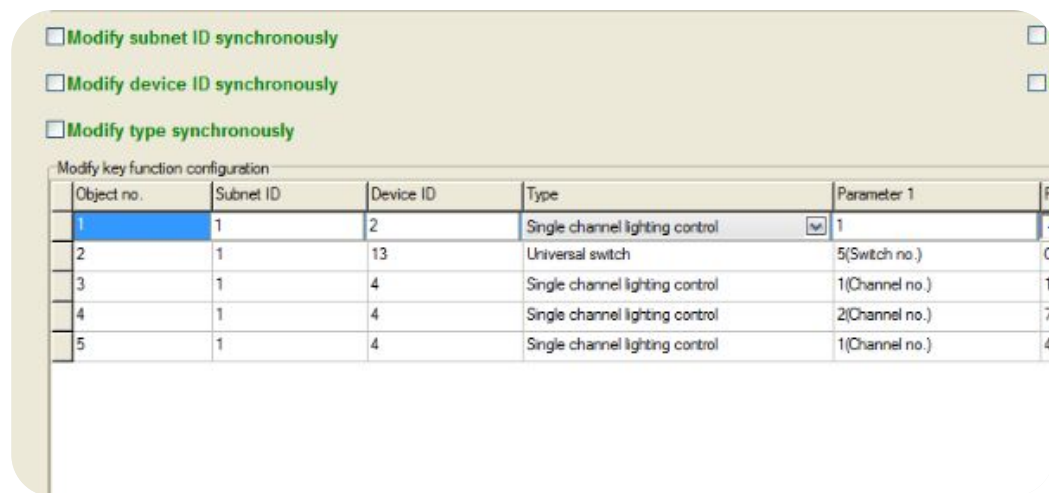

Бесплатное ПО и легкая
система адресации

Команды отправляются просто на адрес
устройства и номер канала