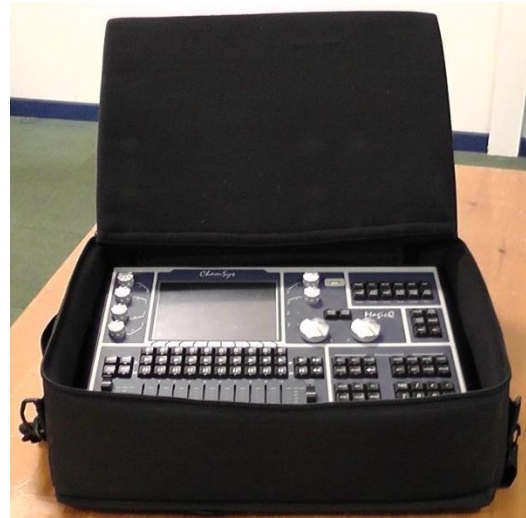

# *MagicQ Compact Consoles*

- Complete 12 universe console
- Including in-built power supply
- Including in-built battery
- Weighs only 6KG
- Silent operation
- Carry it in hand luggage or pack it in your 20KG hold luggage - plenty of spare weight for your clothes!