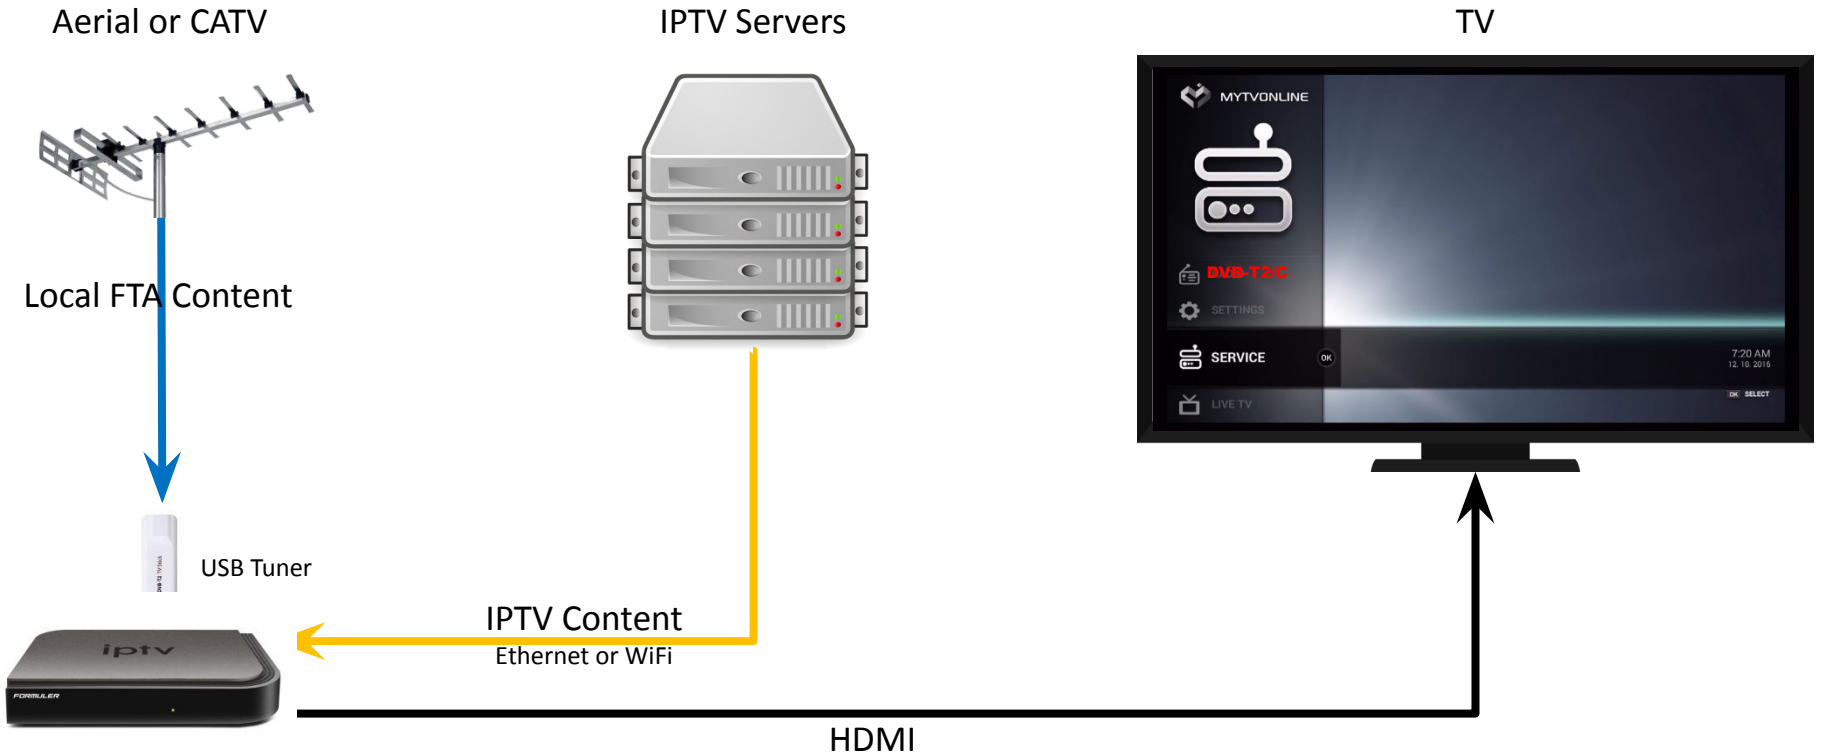

# DVB-T2/C USB Accessory Tuner for Formuler Z series

Users can watch IPTV or over-the-air DVB-T2/T/C broadcasts with the add-on USB tuner using a single, unified interface.