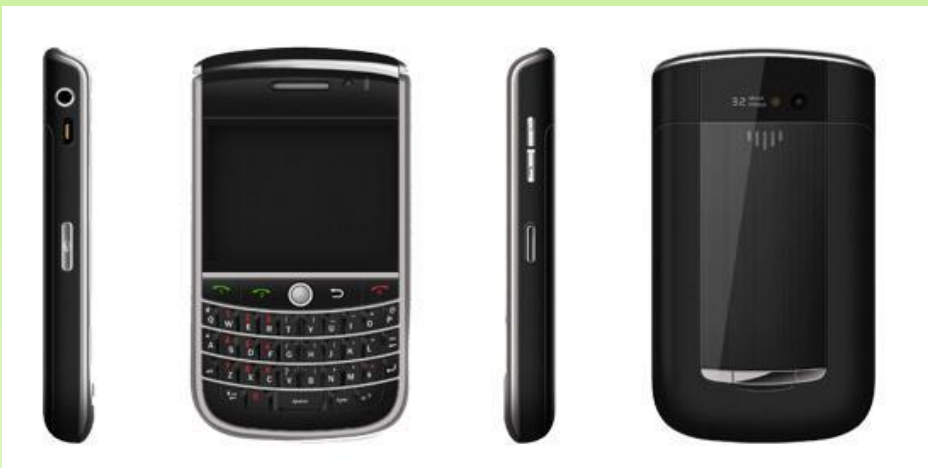

Battery: 850mh Li-ion Battery ,compatible with Nokia BL-5C
Standby time 130 hrs. Call time 4hrs

NOKIA DC JACK and audio: Support, support 3.5mm audio Jack

Color: black

Language : Multi-language support up to 16 languages

1-10 pcs sample 85 USD

11-100pcs 81 USD

101-1000 pcs 77USD

1001-5000 Pcs 76 USD

Price base on FOB Shenzhen

Model: G91

GPS,WIFI, Java, EDGE, Dual camera,TV FM Motion sensor

Main Features

Frequency: Quad band, GSM 850/ 900/1800/1900 Mhz

CPU:MTK6235B HIGH processing system

Dual SIM Card, Dual standby

Dimension: 112*62*14.2

Display:2.46 inches TFT,262K color QVGA, 320*240,

GPS: Build in GPS Navigation