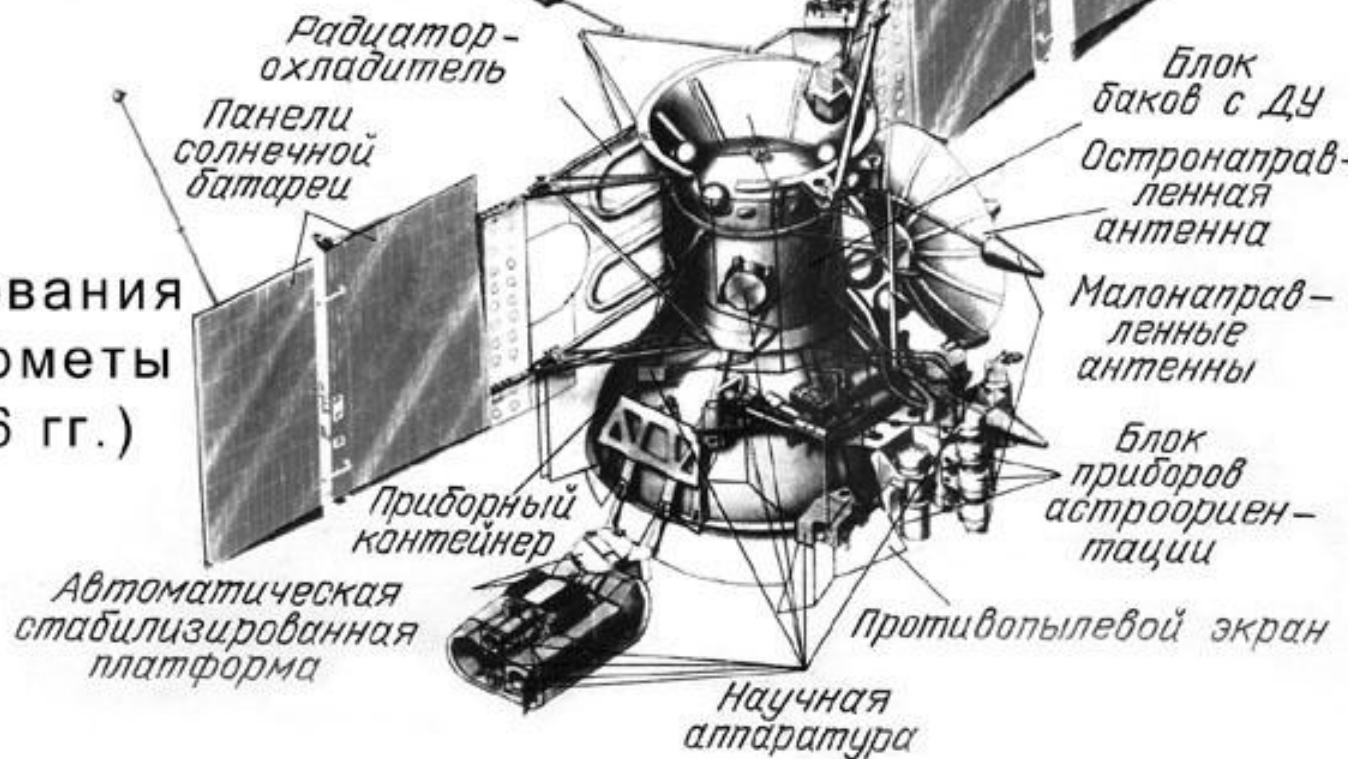

Спускаемый аппарат
для посадки
на Венеру

Вега-1, -2
(СССР и др.)

АМС для исследования
Венеры и ядра кометы
Галлея (1984-86 гг.)