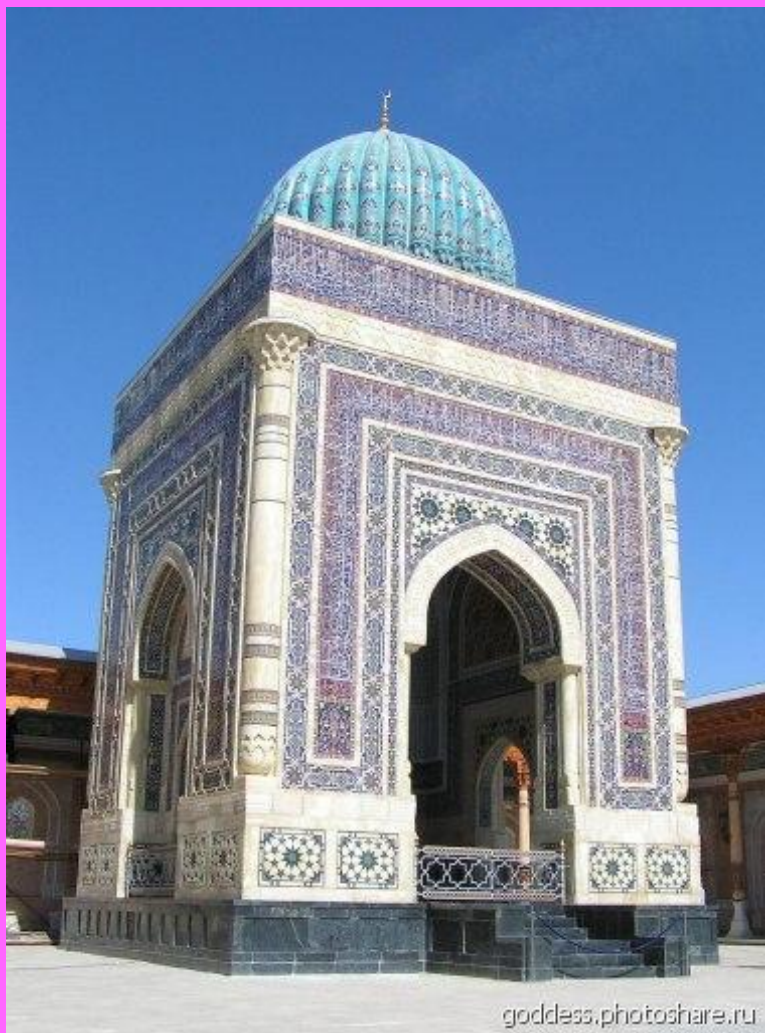

Мечеть Омара

An aerial photograph of the Temple Mount in Jerusalem, showing the Dome of the Rock and the Al-Aksa Mosque. The Dome of the Rock is a large circular building with a prominent golden dome, situated in the upper part of the image. The Al-Aksa Mosque is a large rectangular complex with a smaller silver dome, located in the lower part of the image. Red lines connect the labels to the respective buildings. The surrounding city of Jerusalem is visible in the background.

Мечеть шейха Заида в Абу-Даби Объединенные Арабские Эмираты

© 2008 Hairol Mokti

Мавзолей

Мавзолей Ал – Бухари
Самарканд

Мавзолей саманидов. Бухара

Тадж-Махал. Индия

Мумтаз-Махал

Шах-Джахан