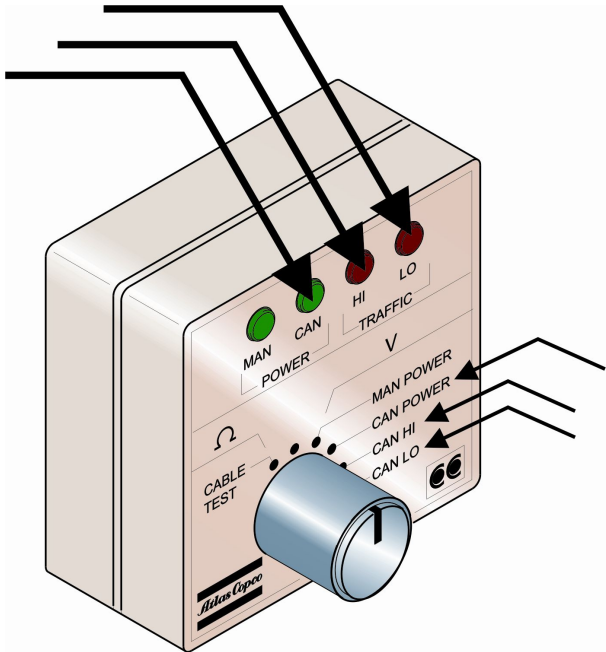

RCS Service box

Service Tool box for Controller Area Network system

RCS Service box

Service Tool box for Controller Area Network system

RCS Service box

Multimeter

RCS Service box

Resolver tester

RCS Service box

Encoder tester

RCS Service box

CAN Tester

RCS Service box

CAN Tester – Main Power

- Application module
– X1

- I/O module
– X25

RCS Service box

CAN tester – CAN/CAN Power

- Application module
 - X2
 - X3
 - X4

- I/O module
 - X7
 - X13

RCS Service box

I/O Tester

RCS Service box

I/O Tester schematics