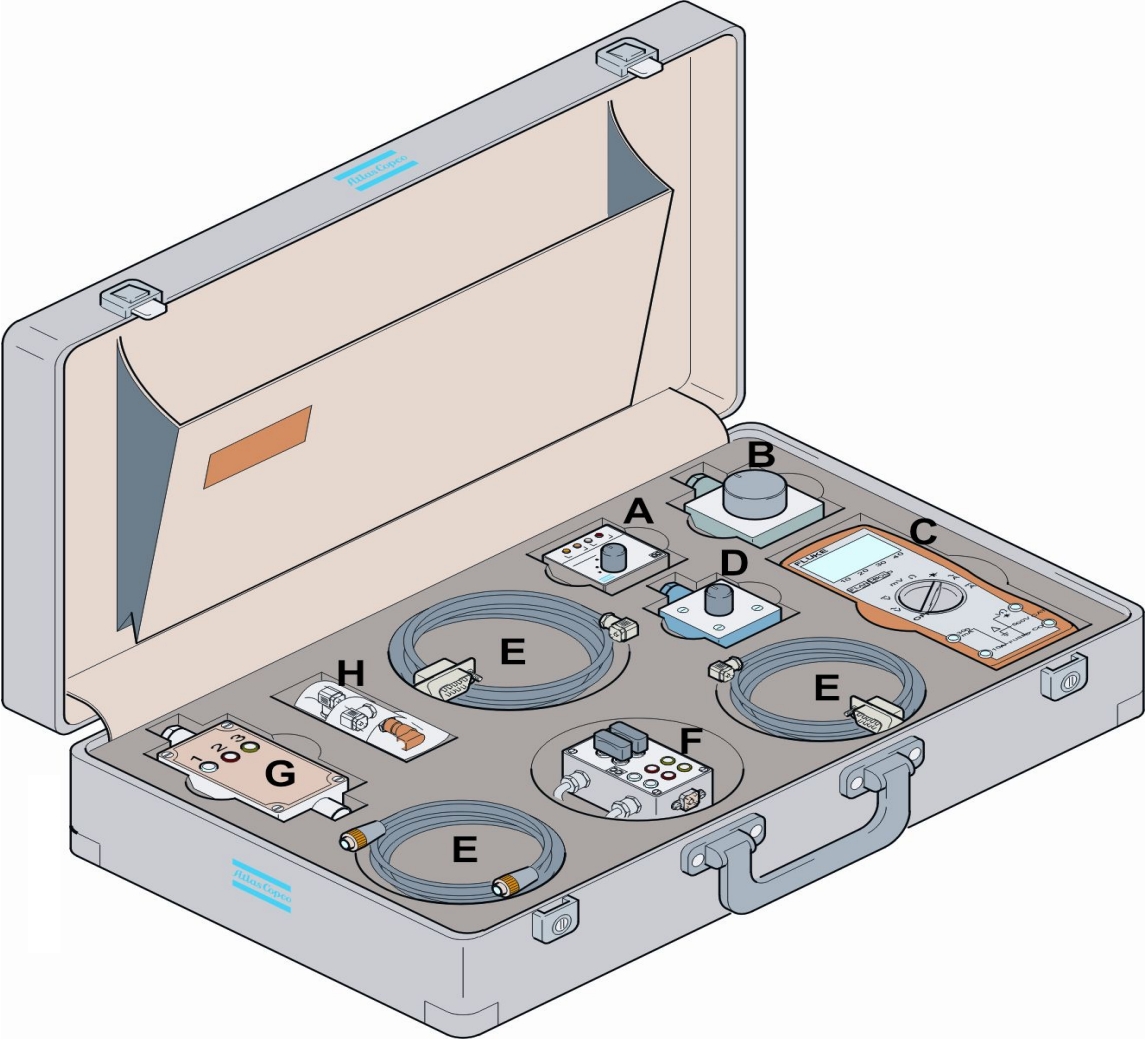

RCS Service box

Service Tool box for Controller Area Network system

RCS Service box

Service Tool box for Controller Area Network system

RCS Service box

Multimeter

RCS Service box

Resolver tester

RCS Service box

Encoder tester

RCS Service box

CAN Tester

RCS Service box

CAN Tester – Main Power

- Application module
– X1

- I/O module
– X25

RCS Service box

CAN tester – CAN/CAN Power

- Application module
 - X2
 - X3
 - X4

- I/O module
 - X7
 - X13

RCS Service box

I/O Tester

RCS Service box

I/O Tester schematics