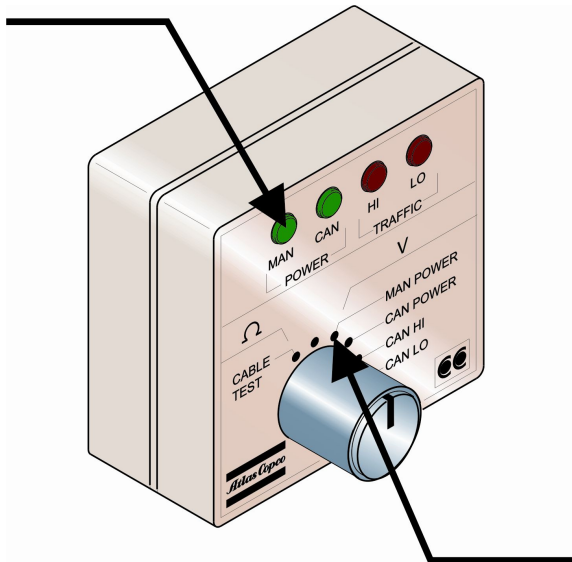

RCS Service box

Service Tool box for Controller Area Network system

RCS Service box

Service Tool box for Controller Area Network system

RCS Service box

Multimeter

RCS Service box

Resolver tester

RCS Service box

Encoder tester

RCS Service box

CAN Tester

RCS Service box

CAN Tester – Main Power

- Application module
– X1

- I/O module
– X25

RCS Service box

CAN tester – CAN/CAN Power

- Application module
 - X2
 - X3
 - X4

- I/O module
 - X7
 - X13

RCS Service box

I/O Tester

RCS Service box

I/O Tester schematics