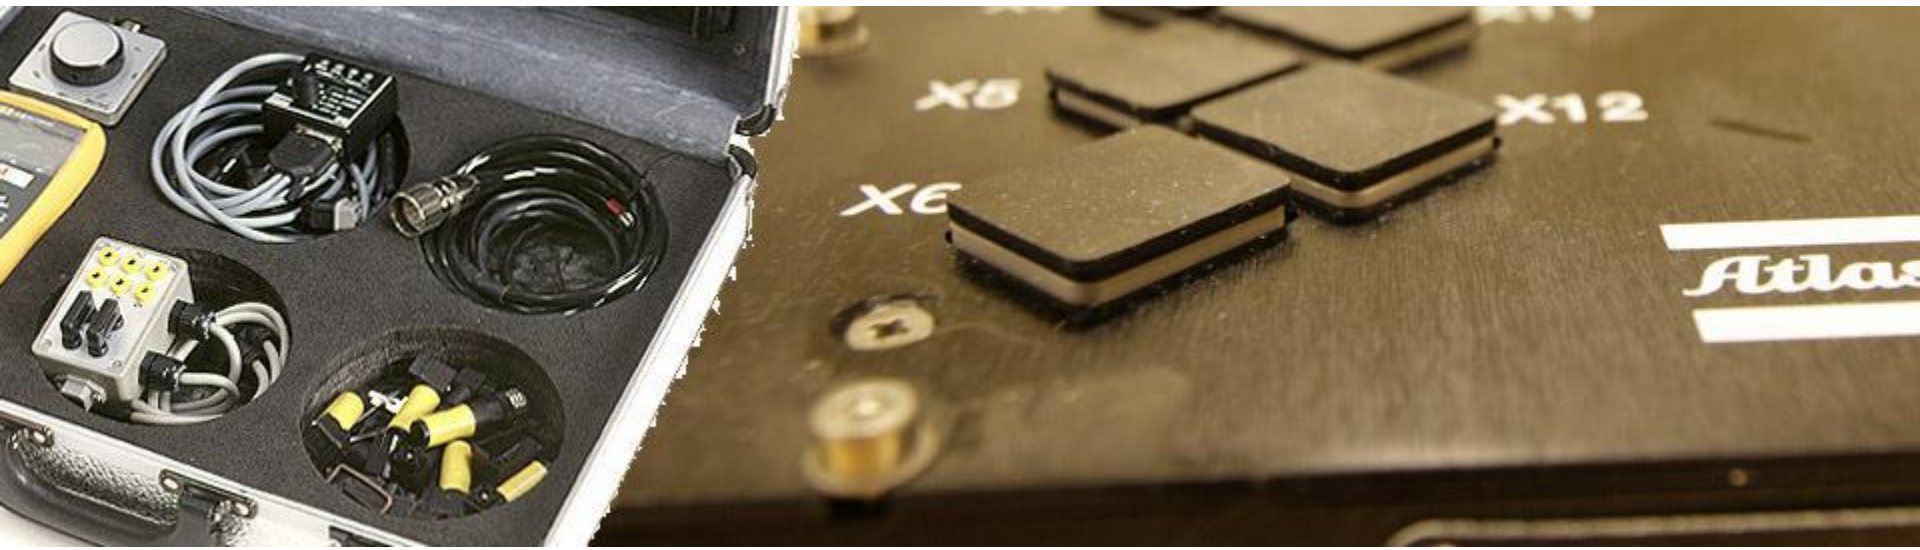

RCS Service box

Service Tool box for Controller Area Network system

RCS Service box

Service Tool box for Controller Area Network system

RCS Service box

Multimeter

RCS Service box

Resolver tester

RCS Service box

Encoder tester

RCS Service box

CAN Tester

RCS Service box

CAN Tester – Main Power

- Application module
– X1

- I/O module
– X25