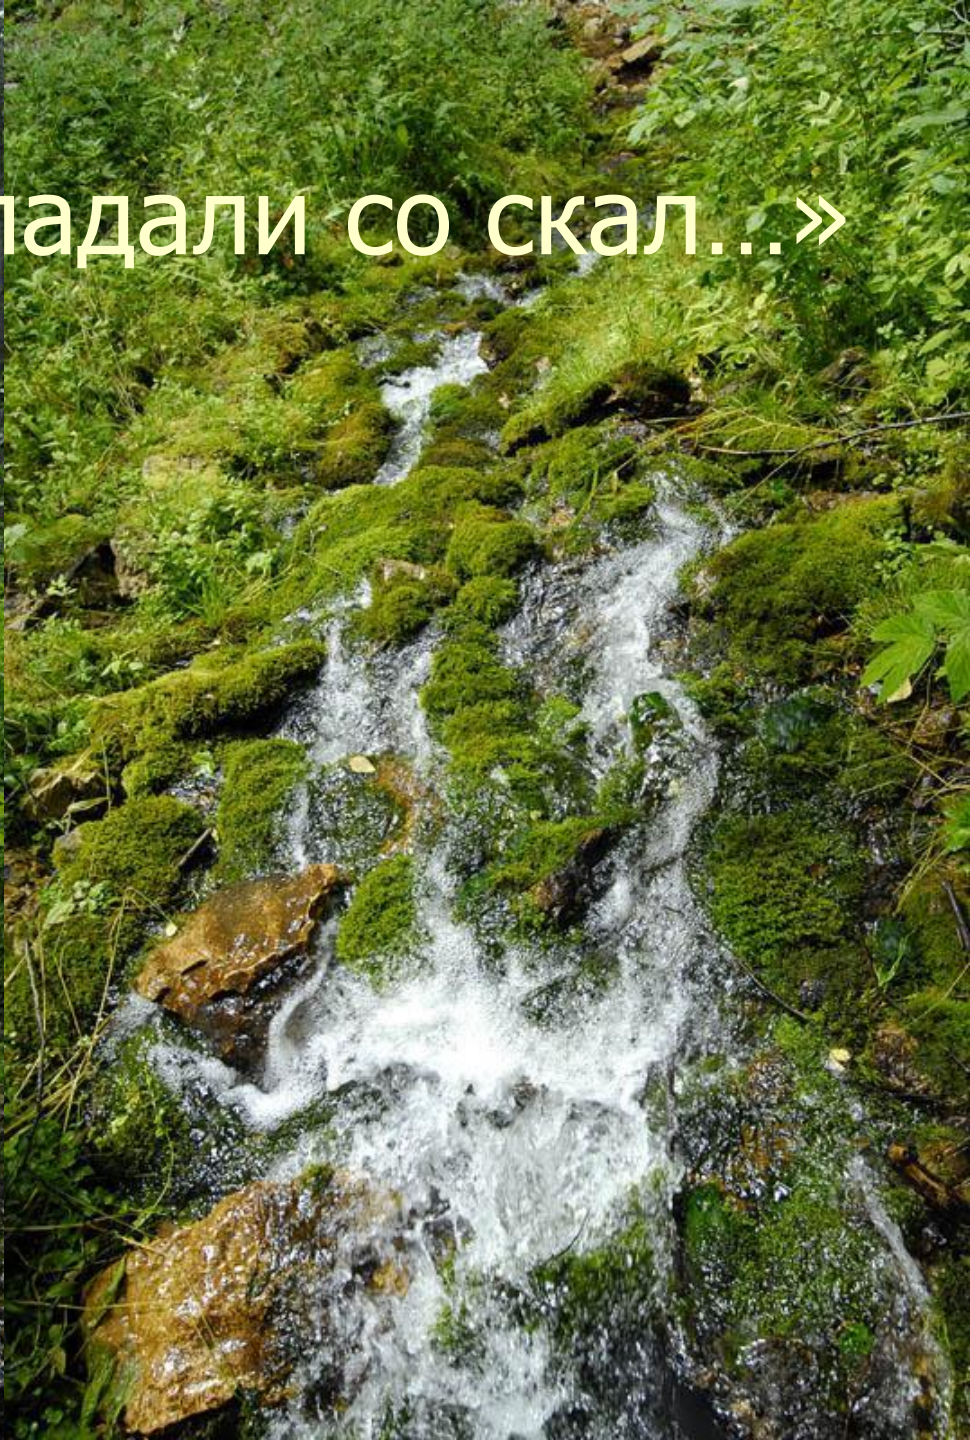

Реки Челябинской области

Экскурсия по родному краю

Исток реки

«Реки наземь падали со скал...»

Долина

Долина реки Миасс

Пойма

Пойма реки Миасс

Пороги

■ Водопады

Бассейн реки Кама

A scenic landscape photograph showing a wide, light-colored river flowing through a deep, green valley. The river is flanked by dense forests of green trees. In the foreground, there are rocky, grassy slopes and several pine trees, some with brownish needles, framing the view. The sky is overcast with grey clouds.

Река Белая

Река Сим

Река Уфа

Река Юрюзань

Река Ай

Долина реки Куса

Река Большая Сатка

An aerial photograph of the Big Satka River. The river flows from the top center towards the bottom left, with white rapids visible in the lower half. The banks are covered in dense green forest. The right bank is rocky and has a small clearing with a person sitting on the ground. The sky is bright and clear.