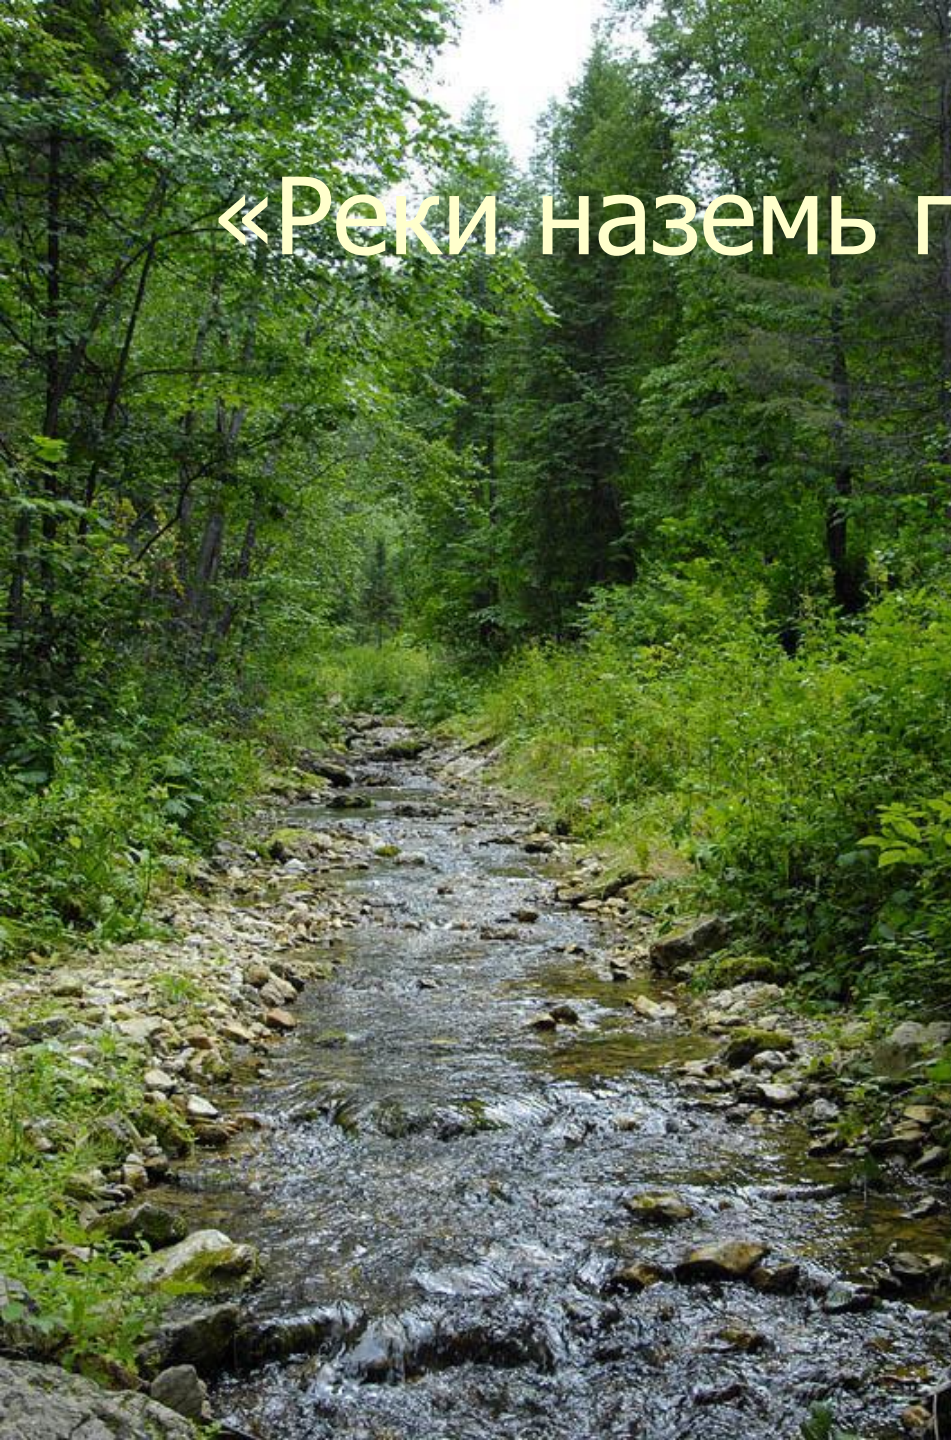

Реки Челябинской области

Экскурсия по родному краю

Исток реки

«Реки наземь падали со скал...»

Долина

Долина реки Миасс

Пойма

Пойма реки Миасс

Пороги

■ Водопады

Бассейн реки Кама

A scenic landscape photograph showing a wide, light-colored river flowing through a deep, green valley. The river is flanked by dense forests of green trees. In the foreground, there are rocky, grassy slopes and several pine trees, some with brownish needles, framing the view. The sky is overcast with grey clouds.

Река Белая

Река Сим

Река Уфа

Река Юрюзань

Река Ай

Долина реки Куса

Река Большая Сатка

An aerial photograph of the Big Satka River. The river flows from the top center towards the bottom left, with white rapids visible in the lower half. The banks are covered in dense green forest. The right bank is rocky and has a small clearing with a person sitting on the ground. The sky is bright and clear.