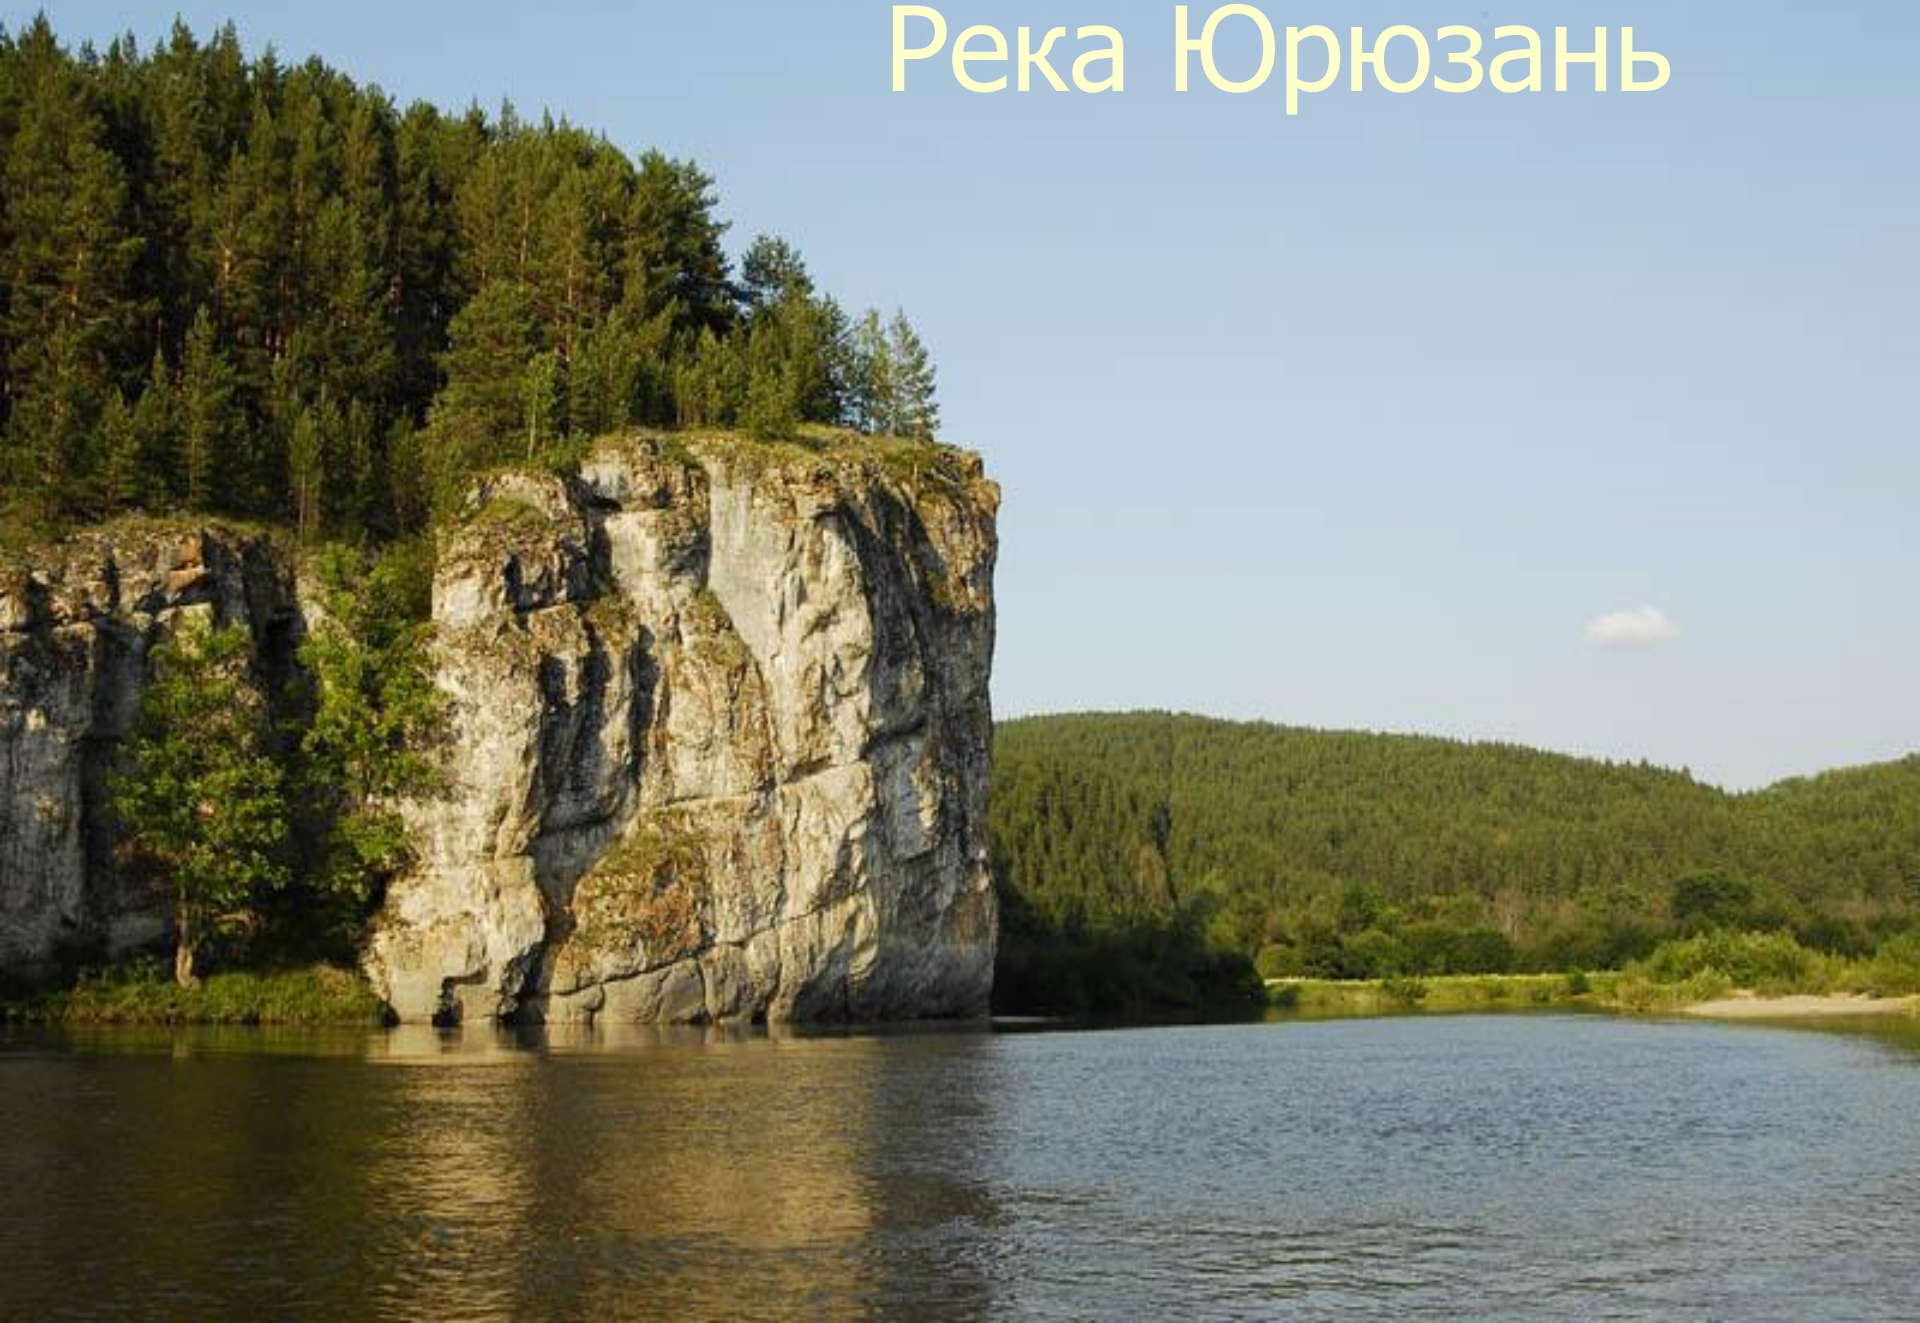

Пороги

■ Водопады

Бассейн реки Кама

A scenic landscape photograph showing a wide, light-colored river flowing through a deep, green valley. The river is flanked by dense forests of green trees. In the foreground, there are rocky, grassy slopes and several pine trees, some with brownish needles, framing the view. The sky is overcast with grey clouds.

Река Белая

Река Сим

Река Уфа

Река Юрюзань

Река Ай

Долина реки Куса

Река Большая Сатка

An aerial photograph of the Big Satka River. The river flows from the top center towards the bottom left, with white rapids visible in the lower half. The banks are covered in dense green forest. The right bank is rocky and has a small clearing with a person sitting on the ground. The sky is bright and clear.