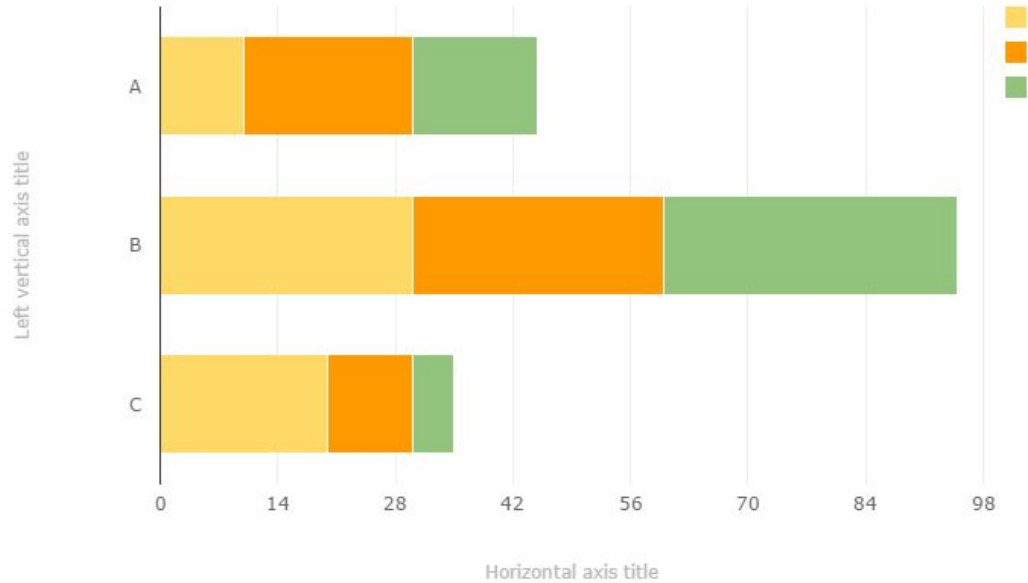

Is the color of gold, butter and ripe lemons. In the spectrum of visible light, yellow is found between green and orange.

Yellow

Is the color of gold, butter and ripe lemons. In the spectrum of visible light, yellow is found between green and orange.

Blue

Is the colour of the clear sky and the deep sea. It is located between violet and green on the optical spectrum.

Blue

Is the colour of the clear sky and the deep sea. It is located between violet and green on the optical spectrum.

Red

Is the color of blood, and because of this it has historically been associated with sacrifice, danger and courage.

Red

Is the color of blood, and because of this it has historically been associated with sacrifice, danger and courage.