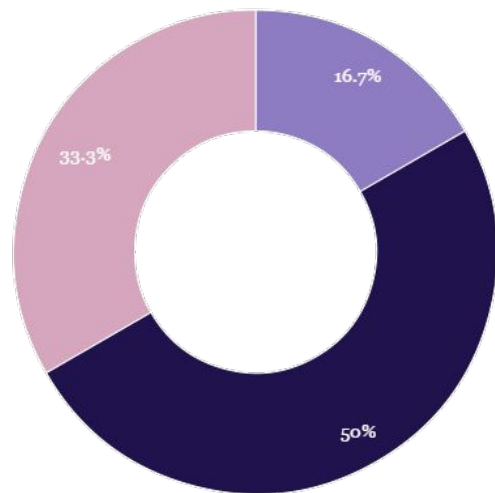

**Blue**

Is the colour of the clear sky and the deep sea. It is located between violet and green on the optical spectrum.

**Red**

Is the color of blood, and because of this it has historically been associated with sacrifice, danger and courage.

**Yellow**

Is the color of gold, butter and ripe lemons. In the spectrum of visible light, yellow is found between green and orange.

**Blue**

Is the colour of the clear sky and the deep sea. It is located between violet and green on the optical spectrum.

**Red**

Is the color of blood, and because of this it has historically been associated with sacrifice, danger and courage.

■ A ■ B ■ C

You can copy&paste graphs from [Google Sheets](#)