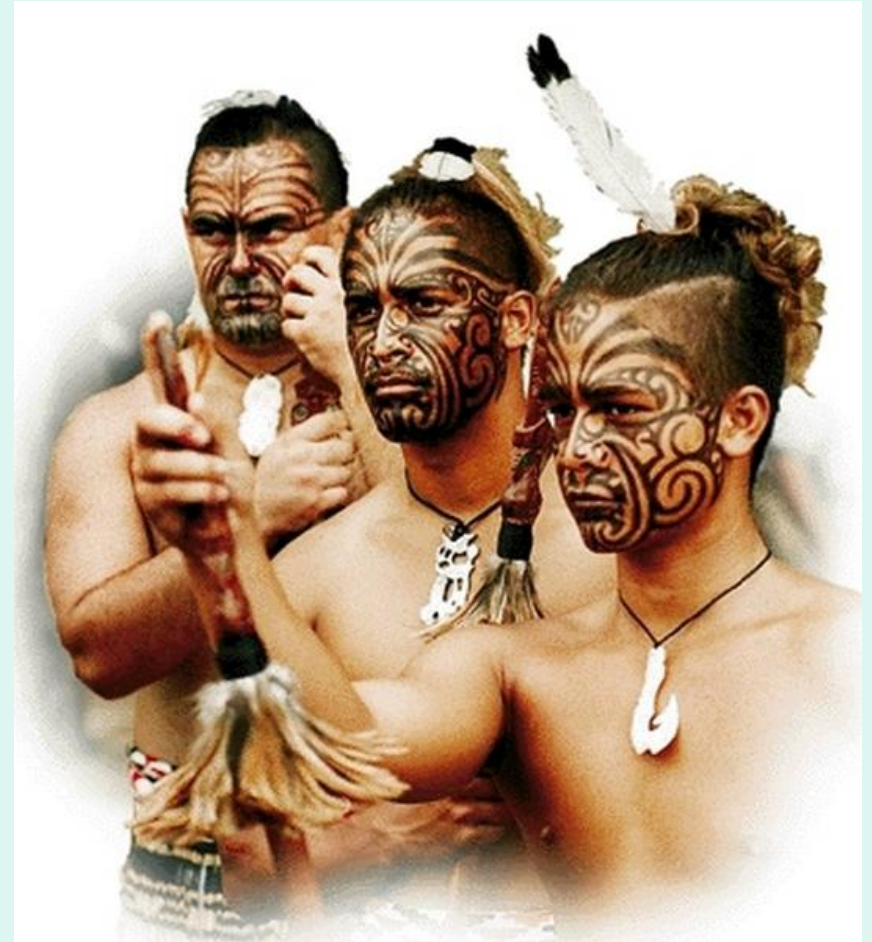

New Zealand culture

Map of New Zealand

AUCKLAND CITY

WELLINGTON CITY

Lake Taupo

CHRISTCHURCH CITY

Maori

Waitangi Day

ANZAC Day

Kiri Te Kanawa

Sam Hunt

Gary McCormick

Maurice Gee