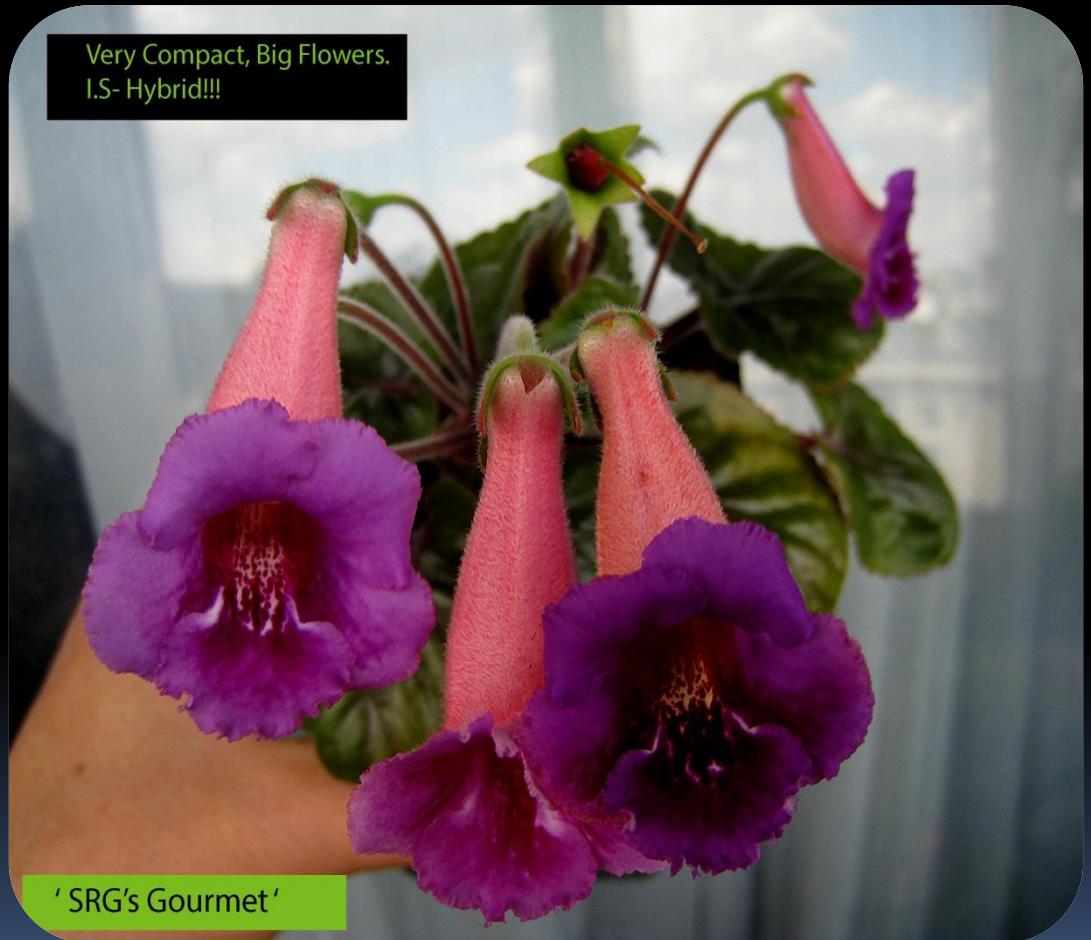

# 'SRG's Gourmet'

I-S -hybrid

Everybody liked SRG's AGNES', Here is a smaller one with the same colors. A hybrid from a mini and Agnes which gave a mini size plant with big amazing bloom.

A miracle!!!

Price 7 Euros /Pc

Very Compact, Big Flowers.  
I.S- Hybrid!!!

'SRG's Gourmet'

'SRG's Gourmet'